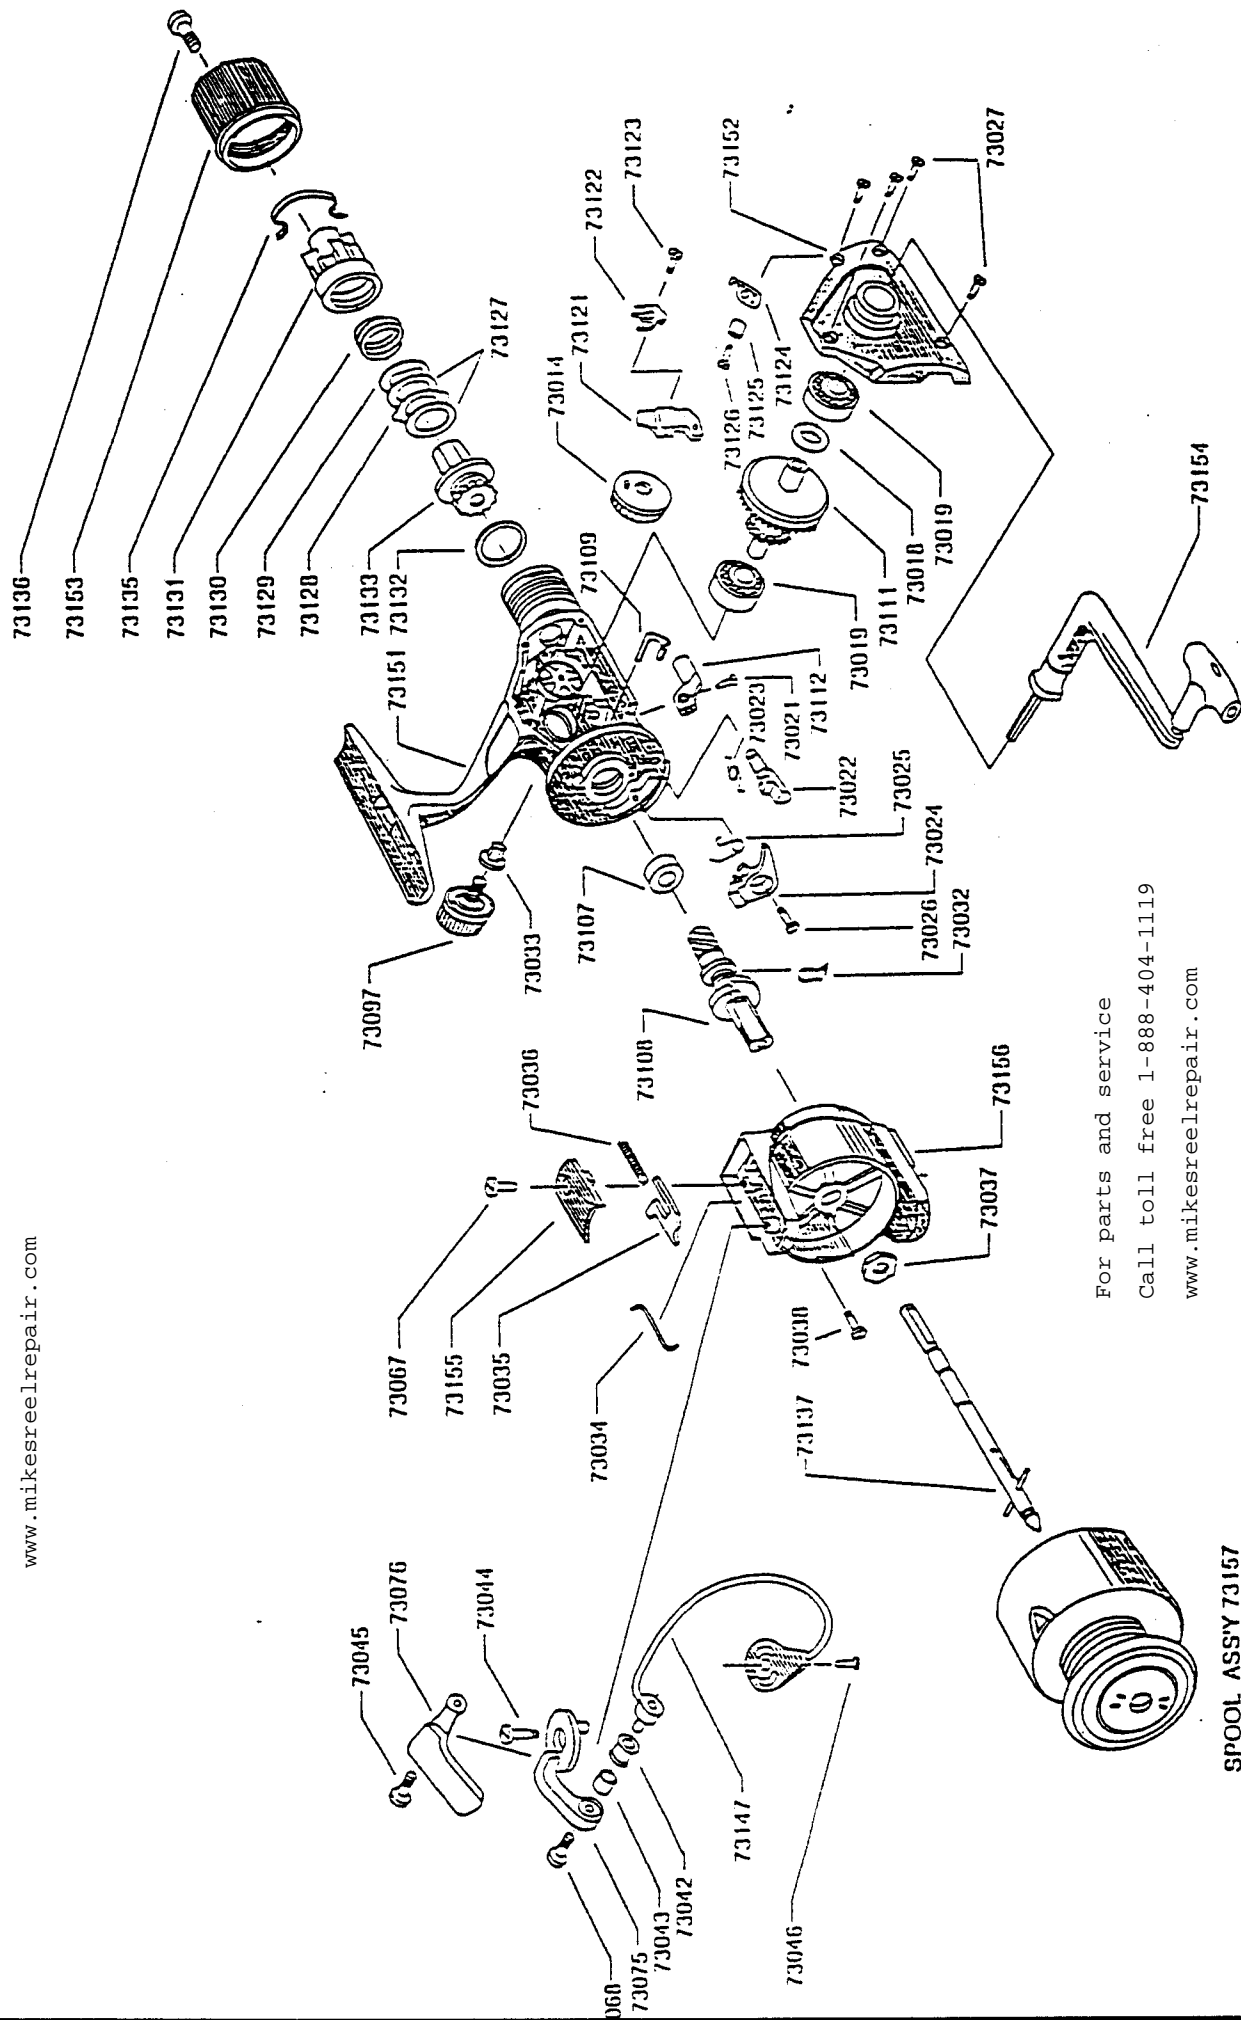

ACCU BALANCE ES 300

For parts and service

Call toll free 1-888-404-1119

www.mikesreelrepair.com

For parts and service
 Call toll free 1-888-404-1119
www.mikesreelrepair.com

SPOOL ASSY 73157

ACCU BALANCE ES 300