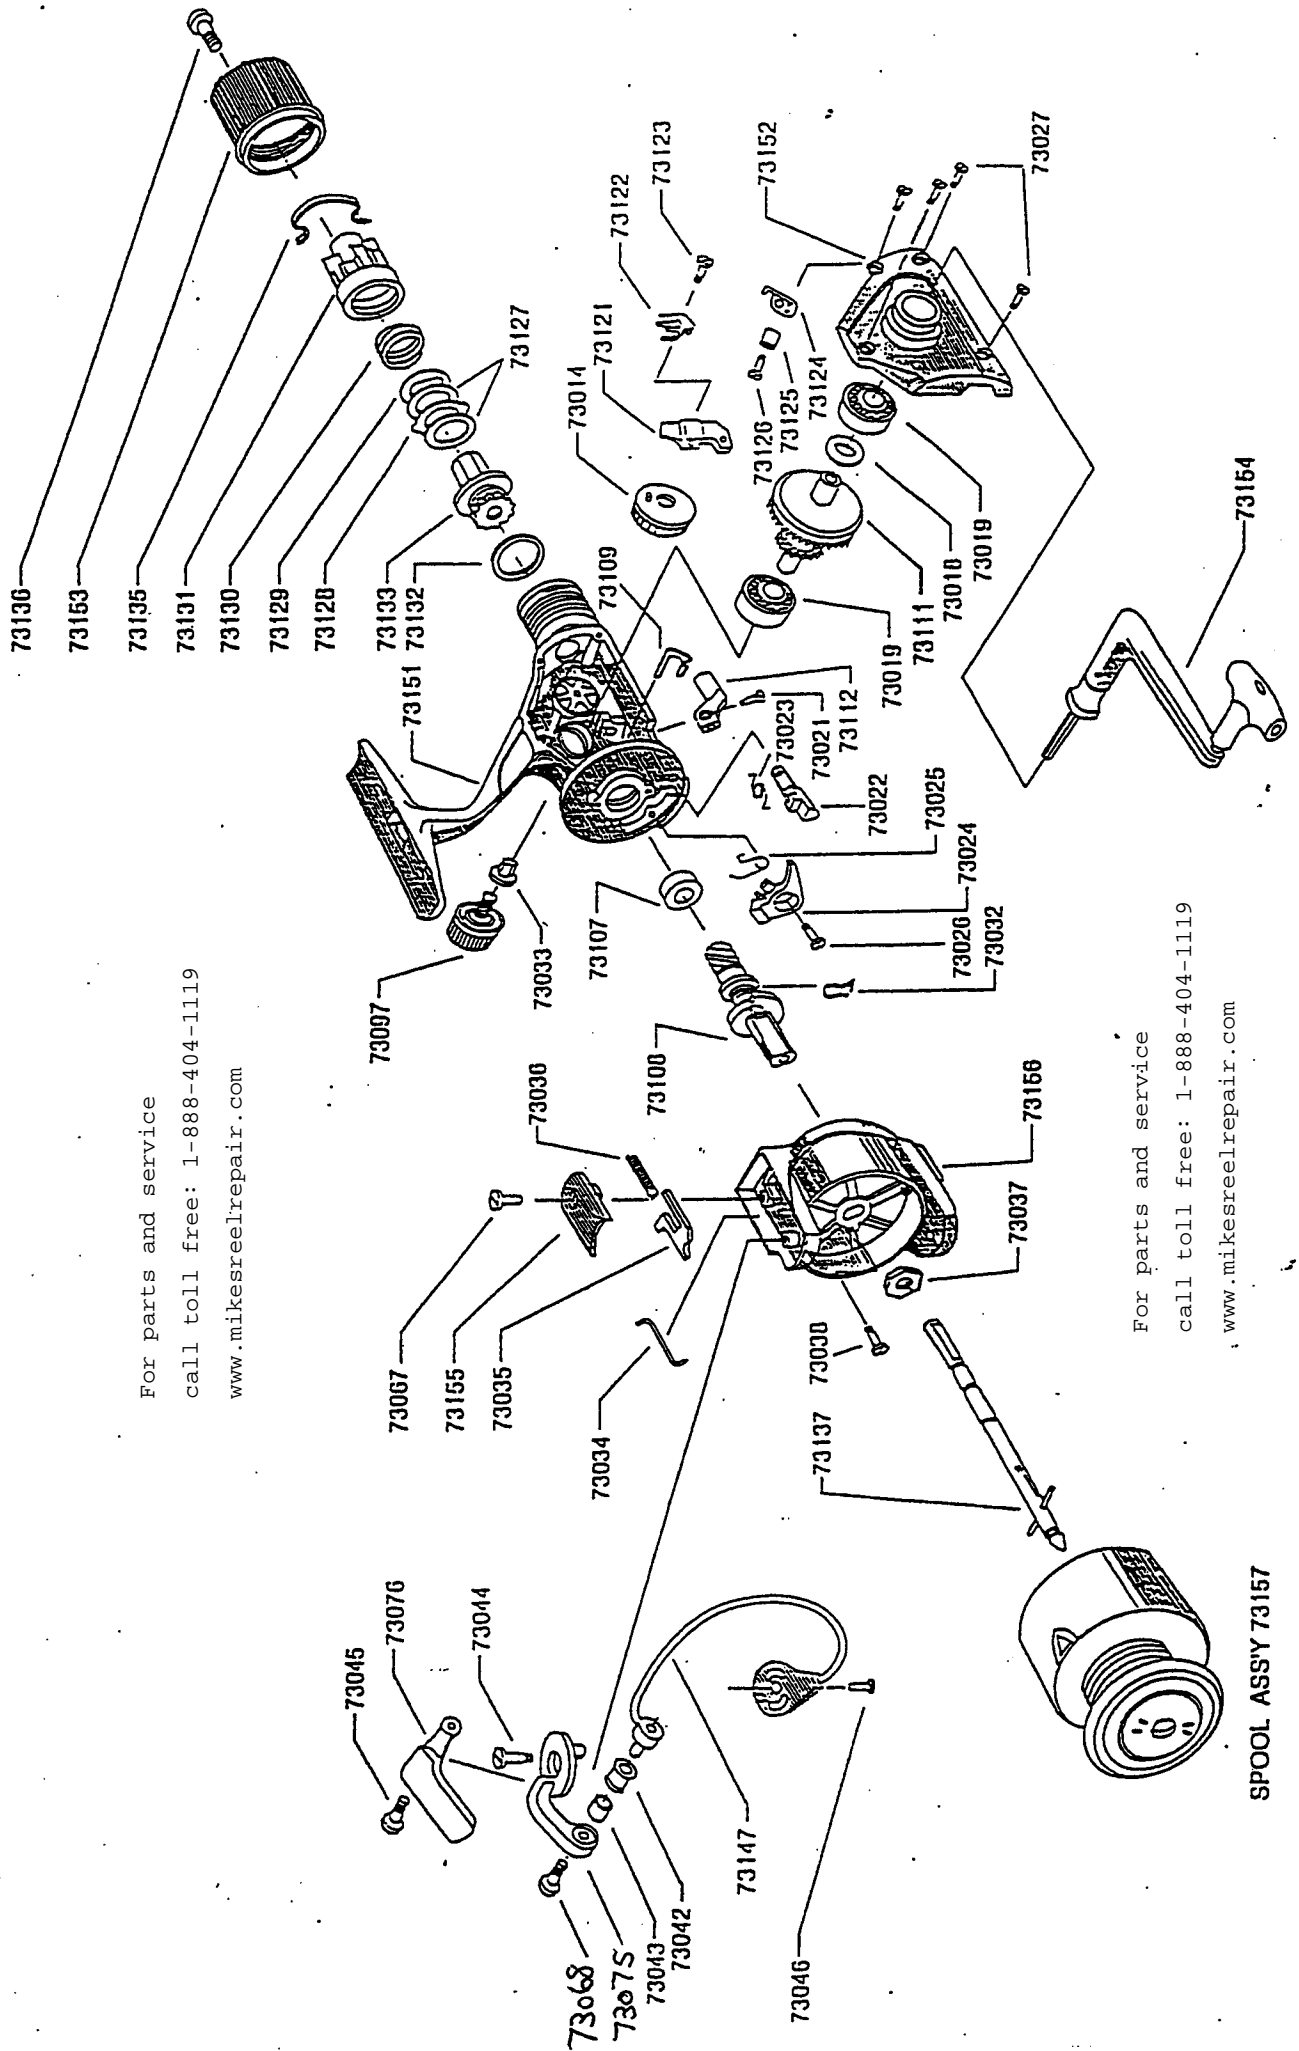

# ACCU BALANCE ES200AD

For parts and service  
 call toll free: 1-888-404-1119  
[www.mikesreelrepair.com](http://www.mikesreelrepair.com)

For parts and service  
 call toll free: 1-888-404-1119  
[www.mikesreelrepair.com](http://www.mikesreelrepair.com)

SPOOL ASS'Y 73157