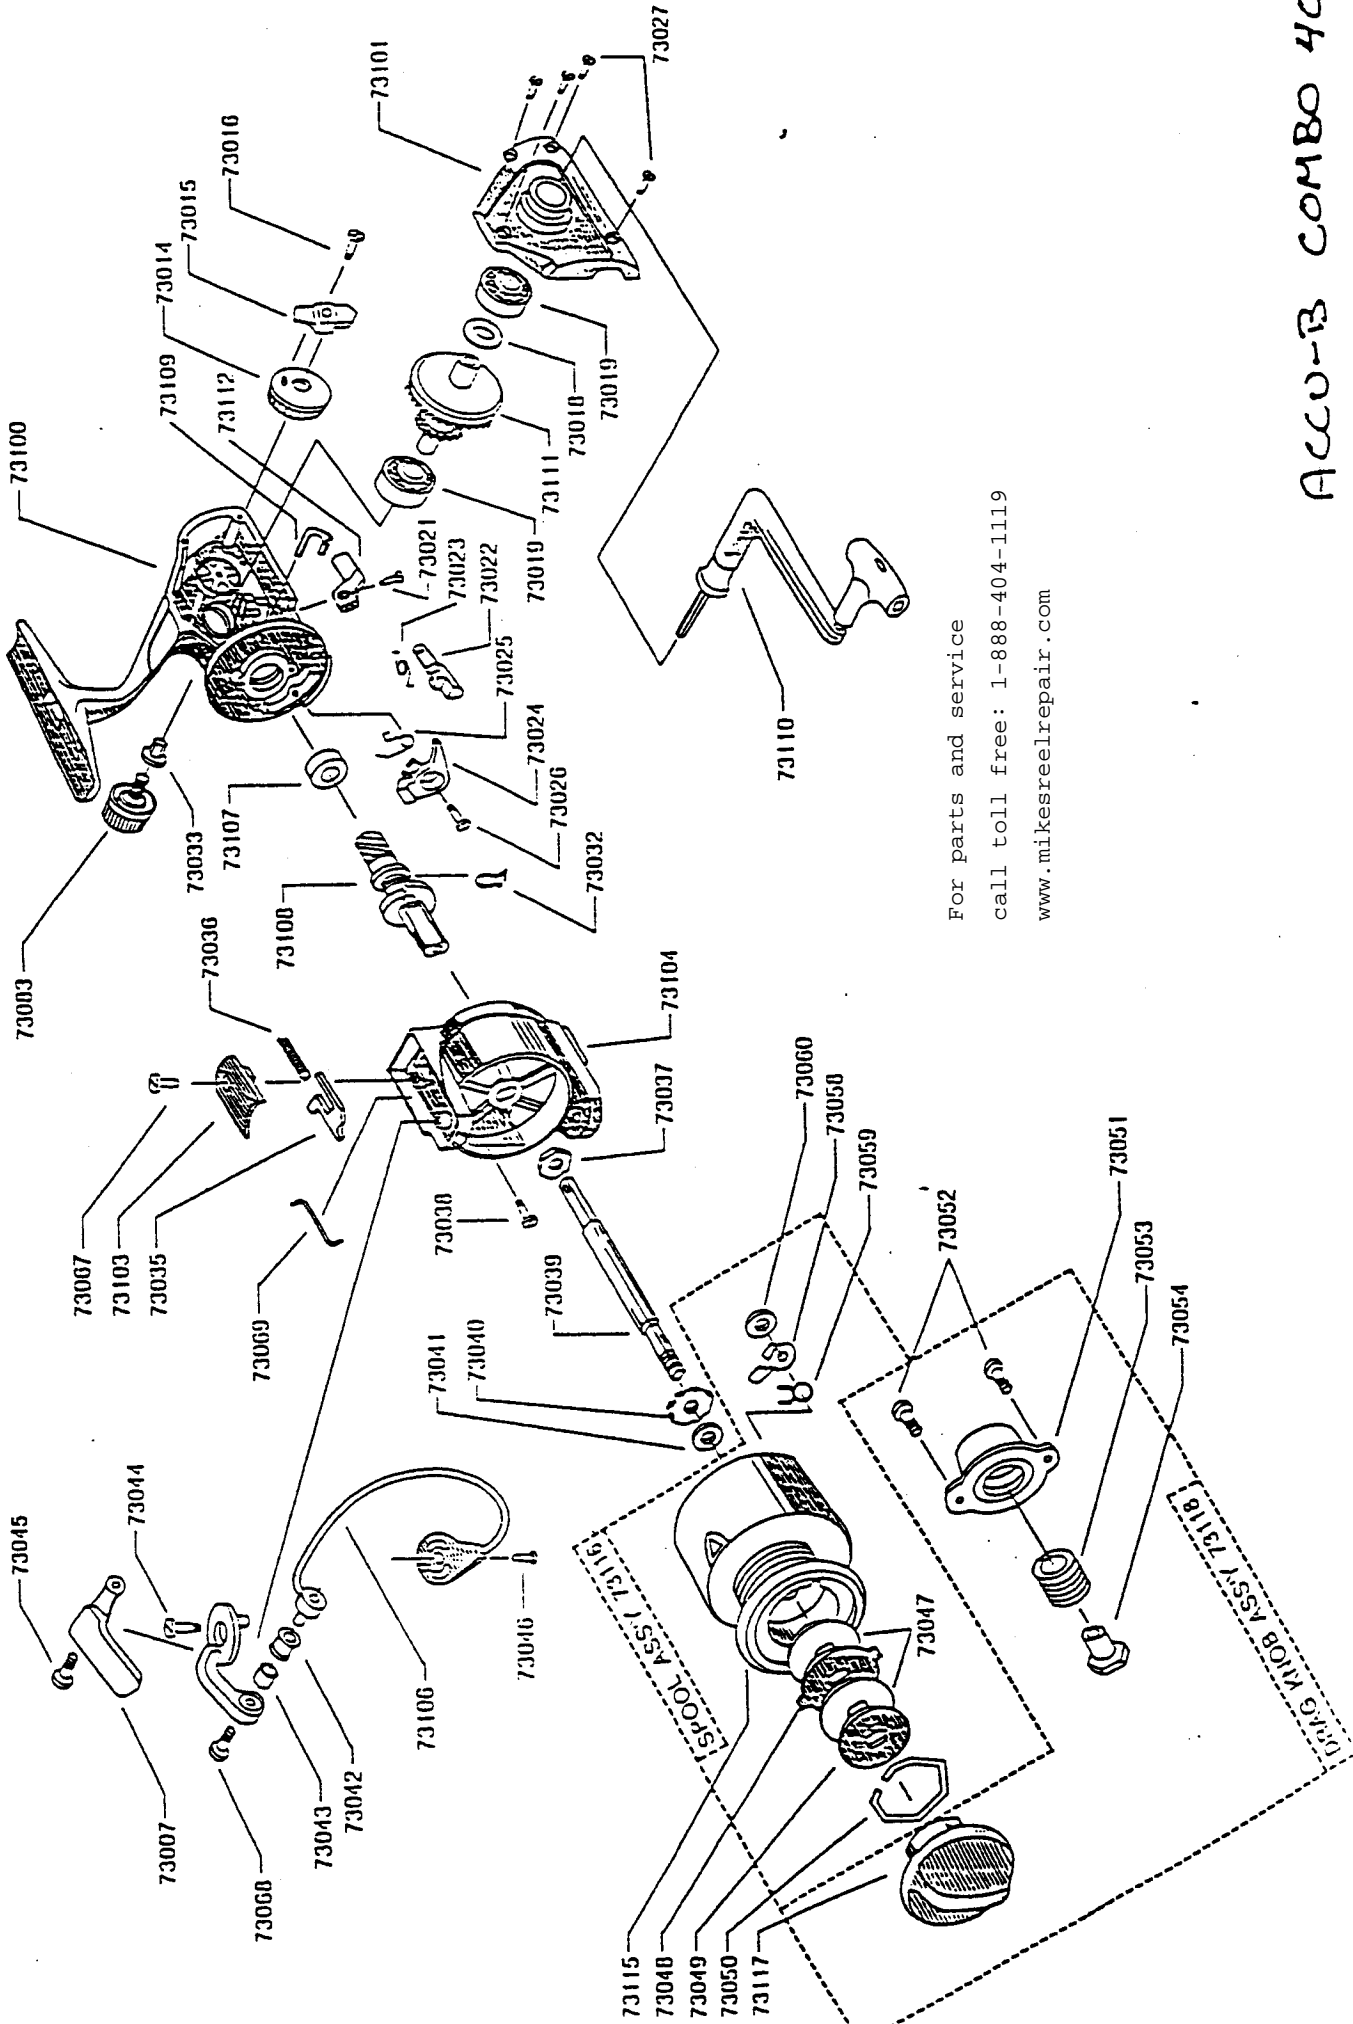

ACCU-B COMBO 400

For parts and service
 call toll free: 1-888-404-1119
www.mikesreelrepair.com

For parts and service
 call toll free: 1-888-404-1119
www.mikesreelrepair.com

ACCU-B COMBO 400