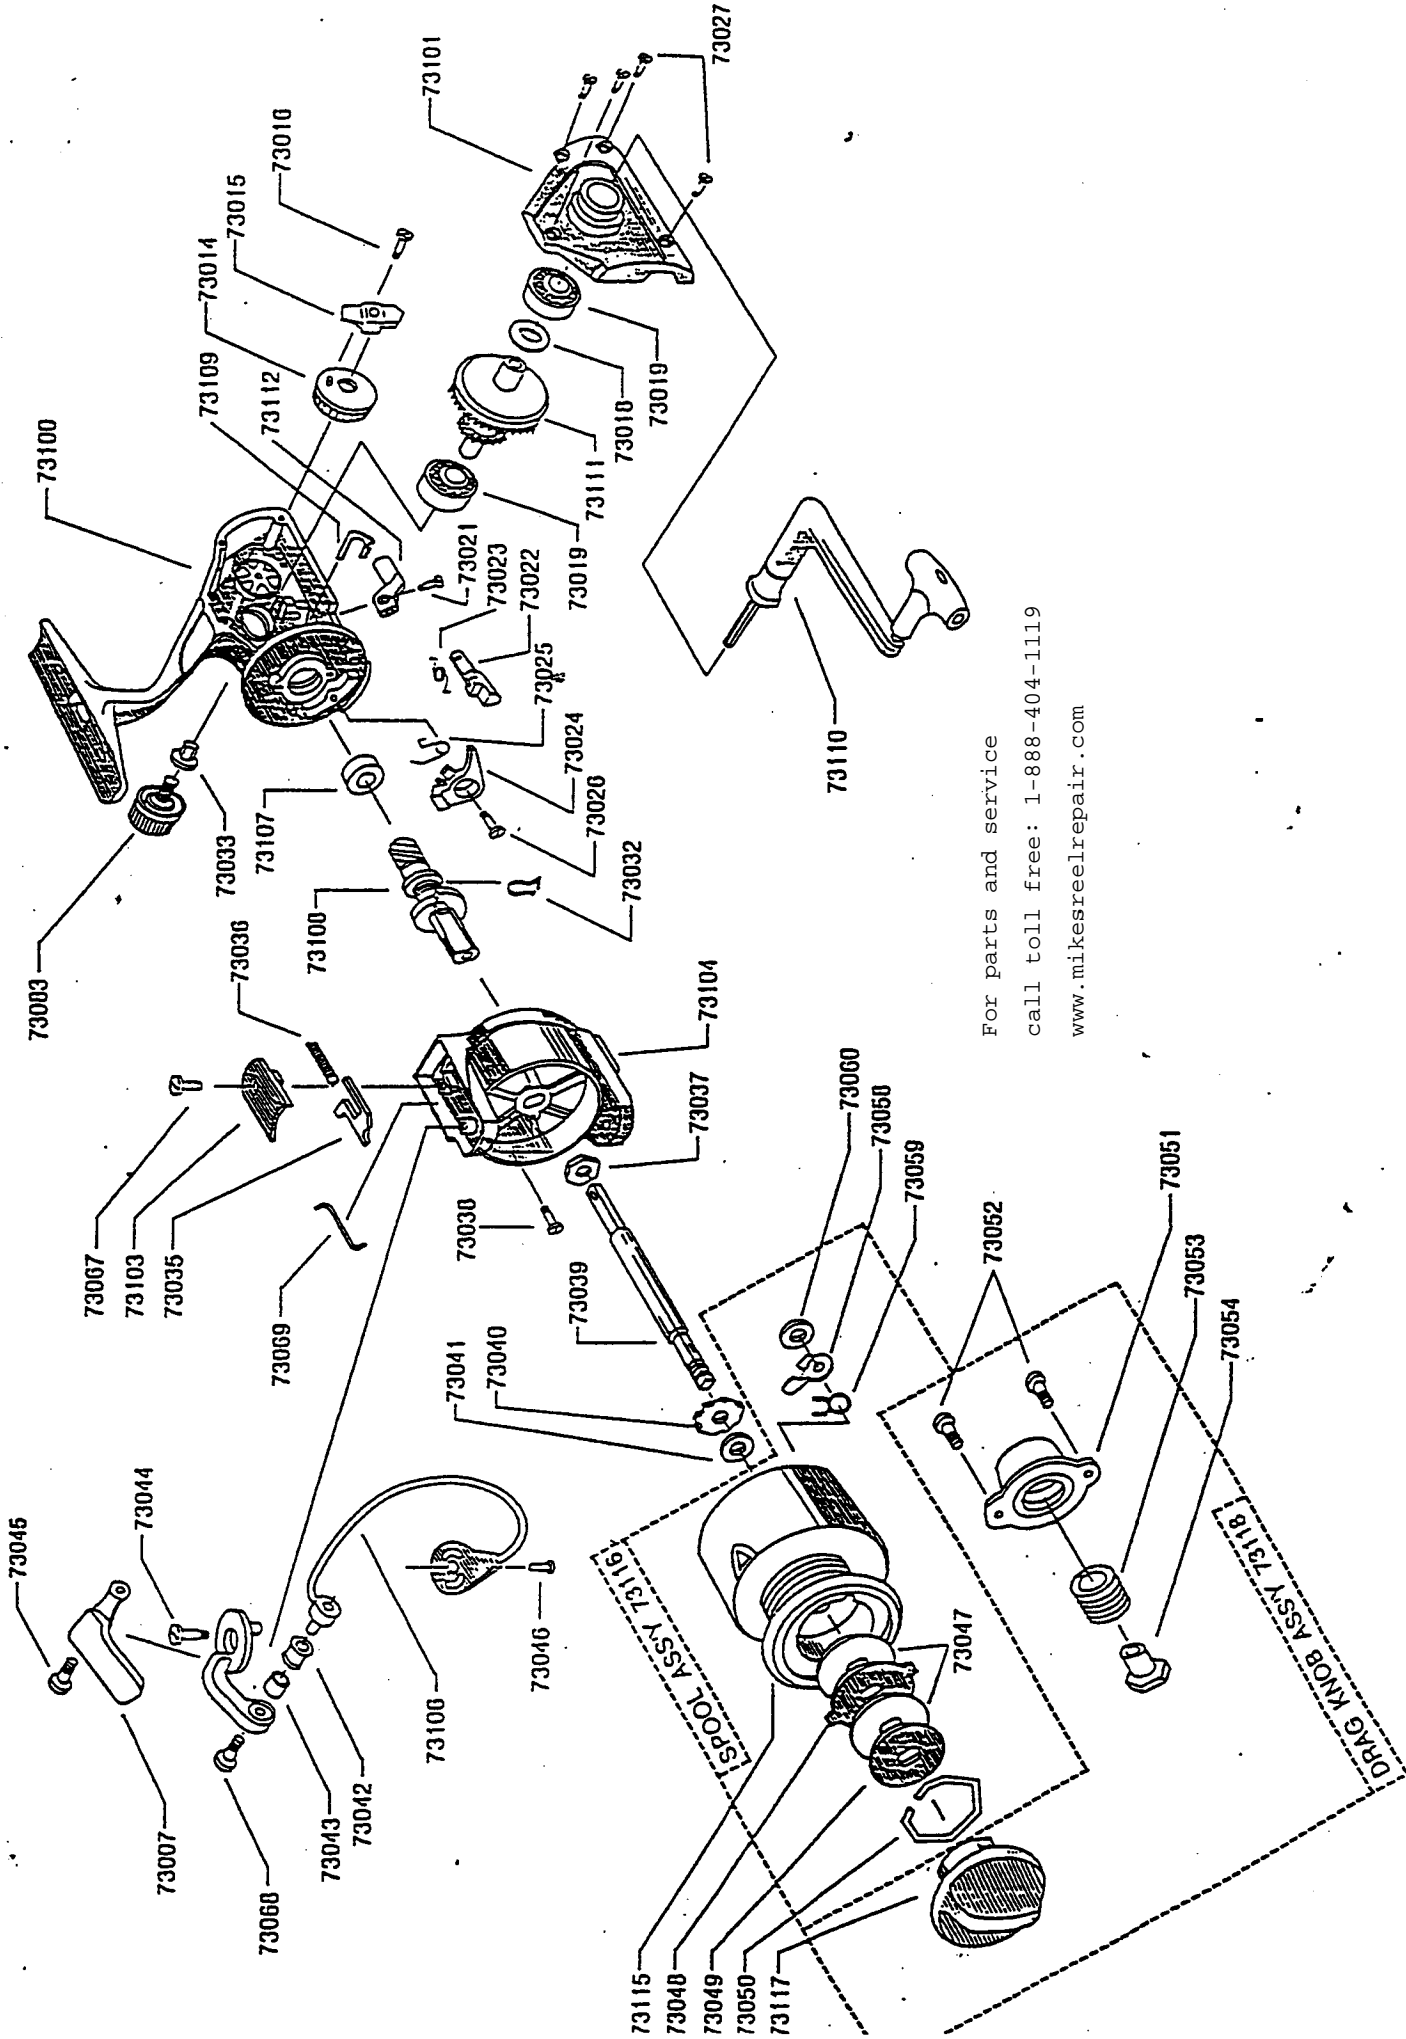

For parts and service  
call toll free: 1-888-404-1119  
www.mikesreelrepair.com

# ACCU-BALANCE COMBO 300FD

For parts and service  
call toll free: 1-888-404-1119  
www.mikesreelrepair.com