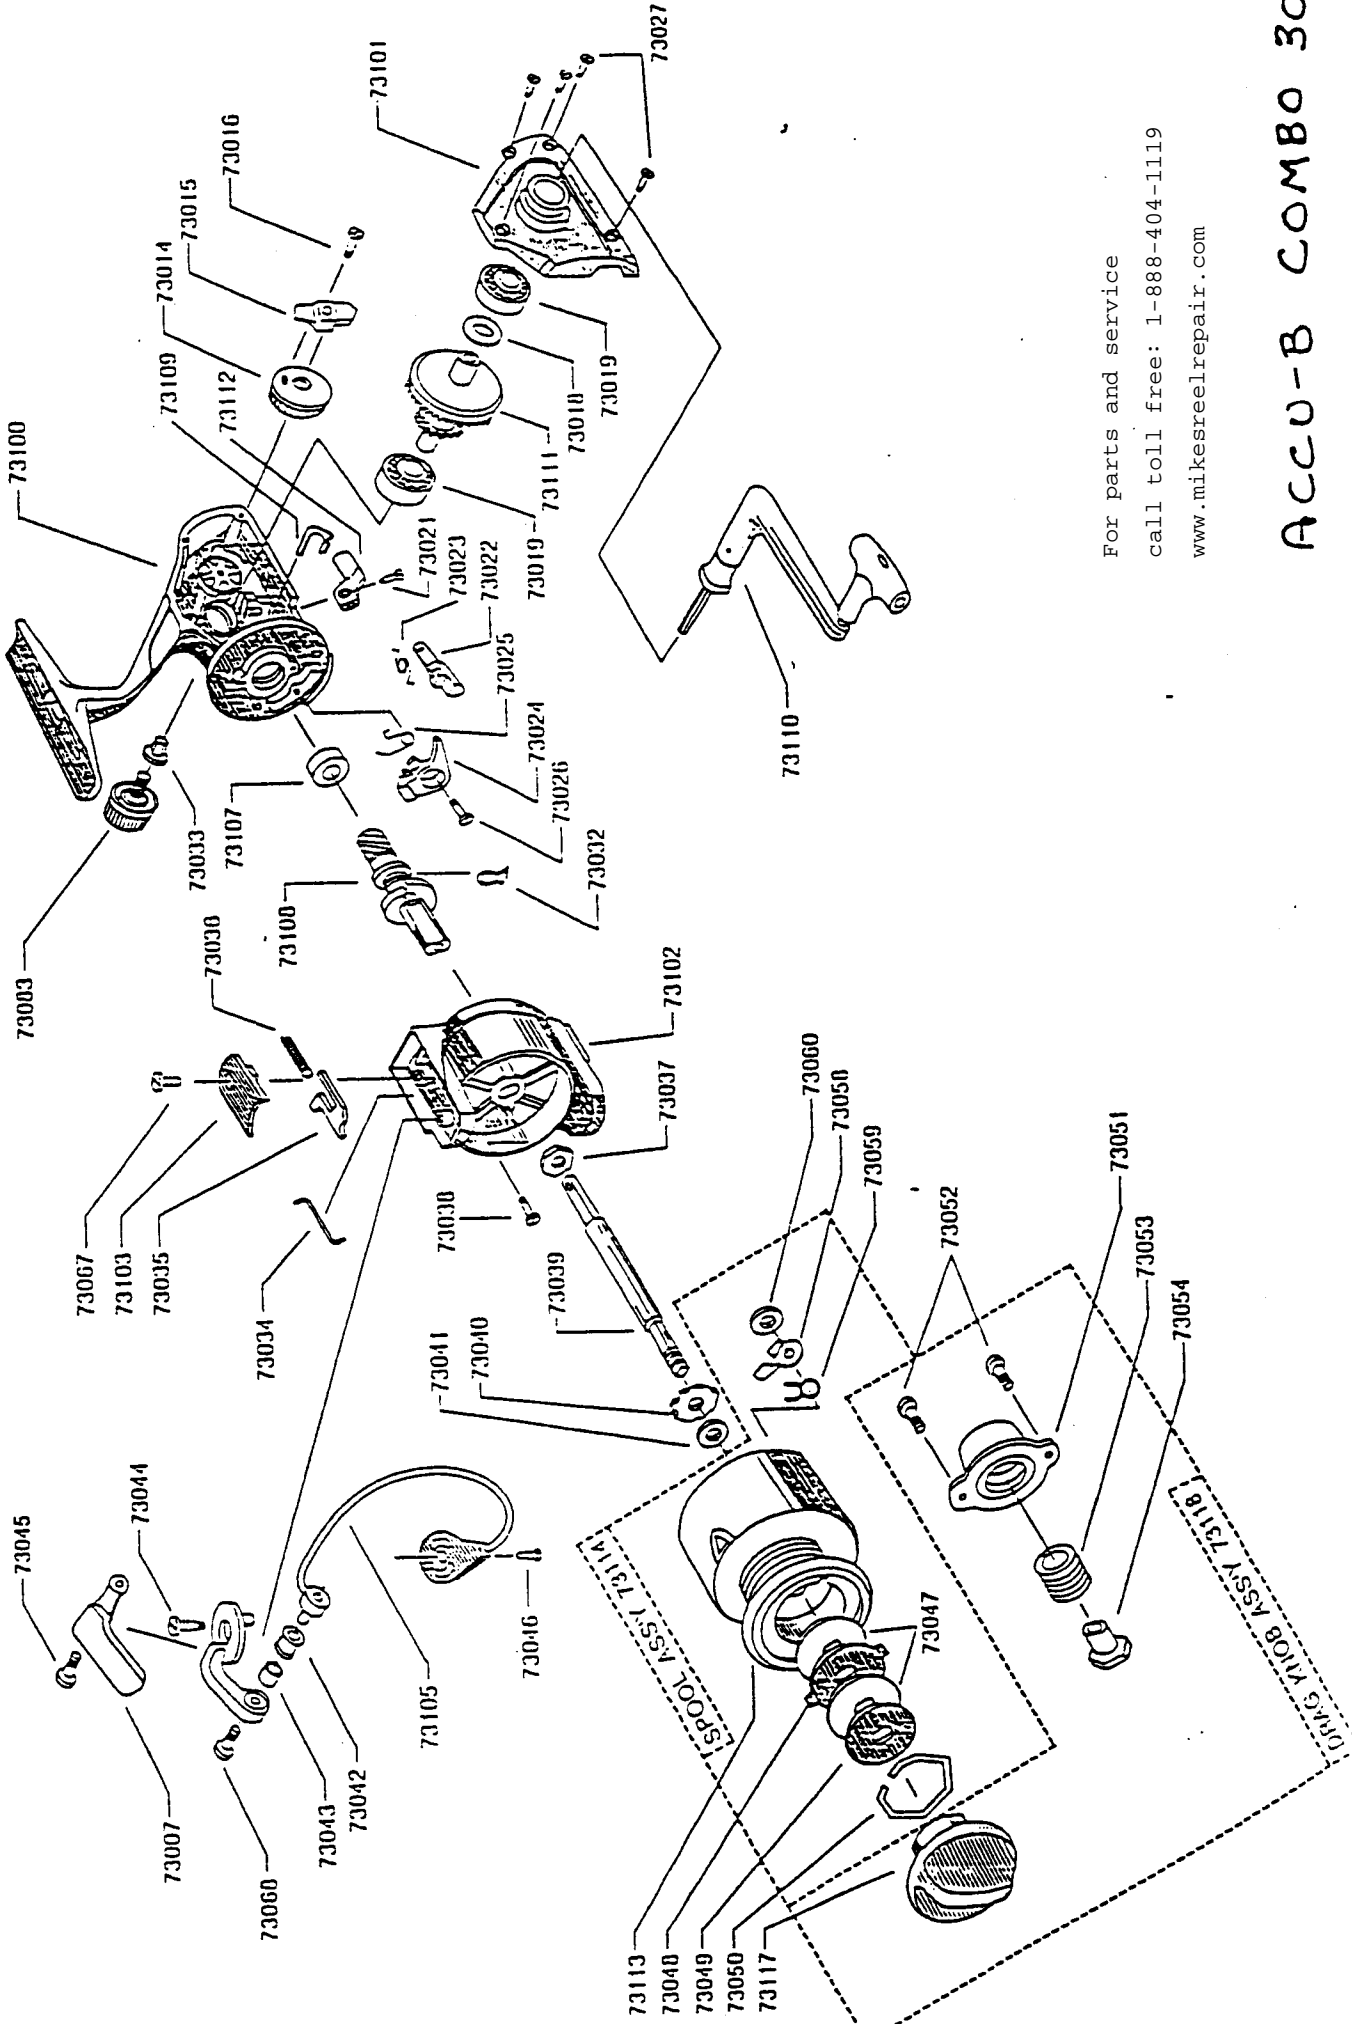

For parts and service
call toll free: 1-888-404-1119
www.mikesreelrepair.com

ACCU-B COMBO 300

For parts and service
call toll free: 1-888-404-1119
www.mikesreelrepair.com

ACCU-B COMBO 300