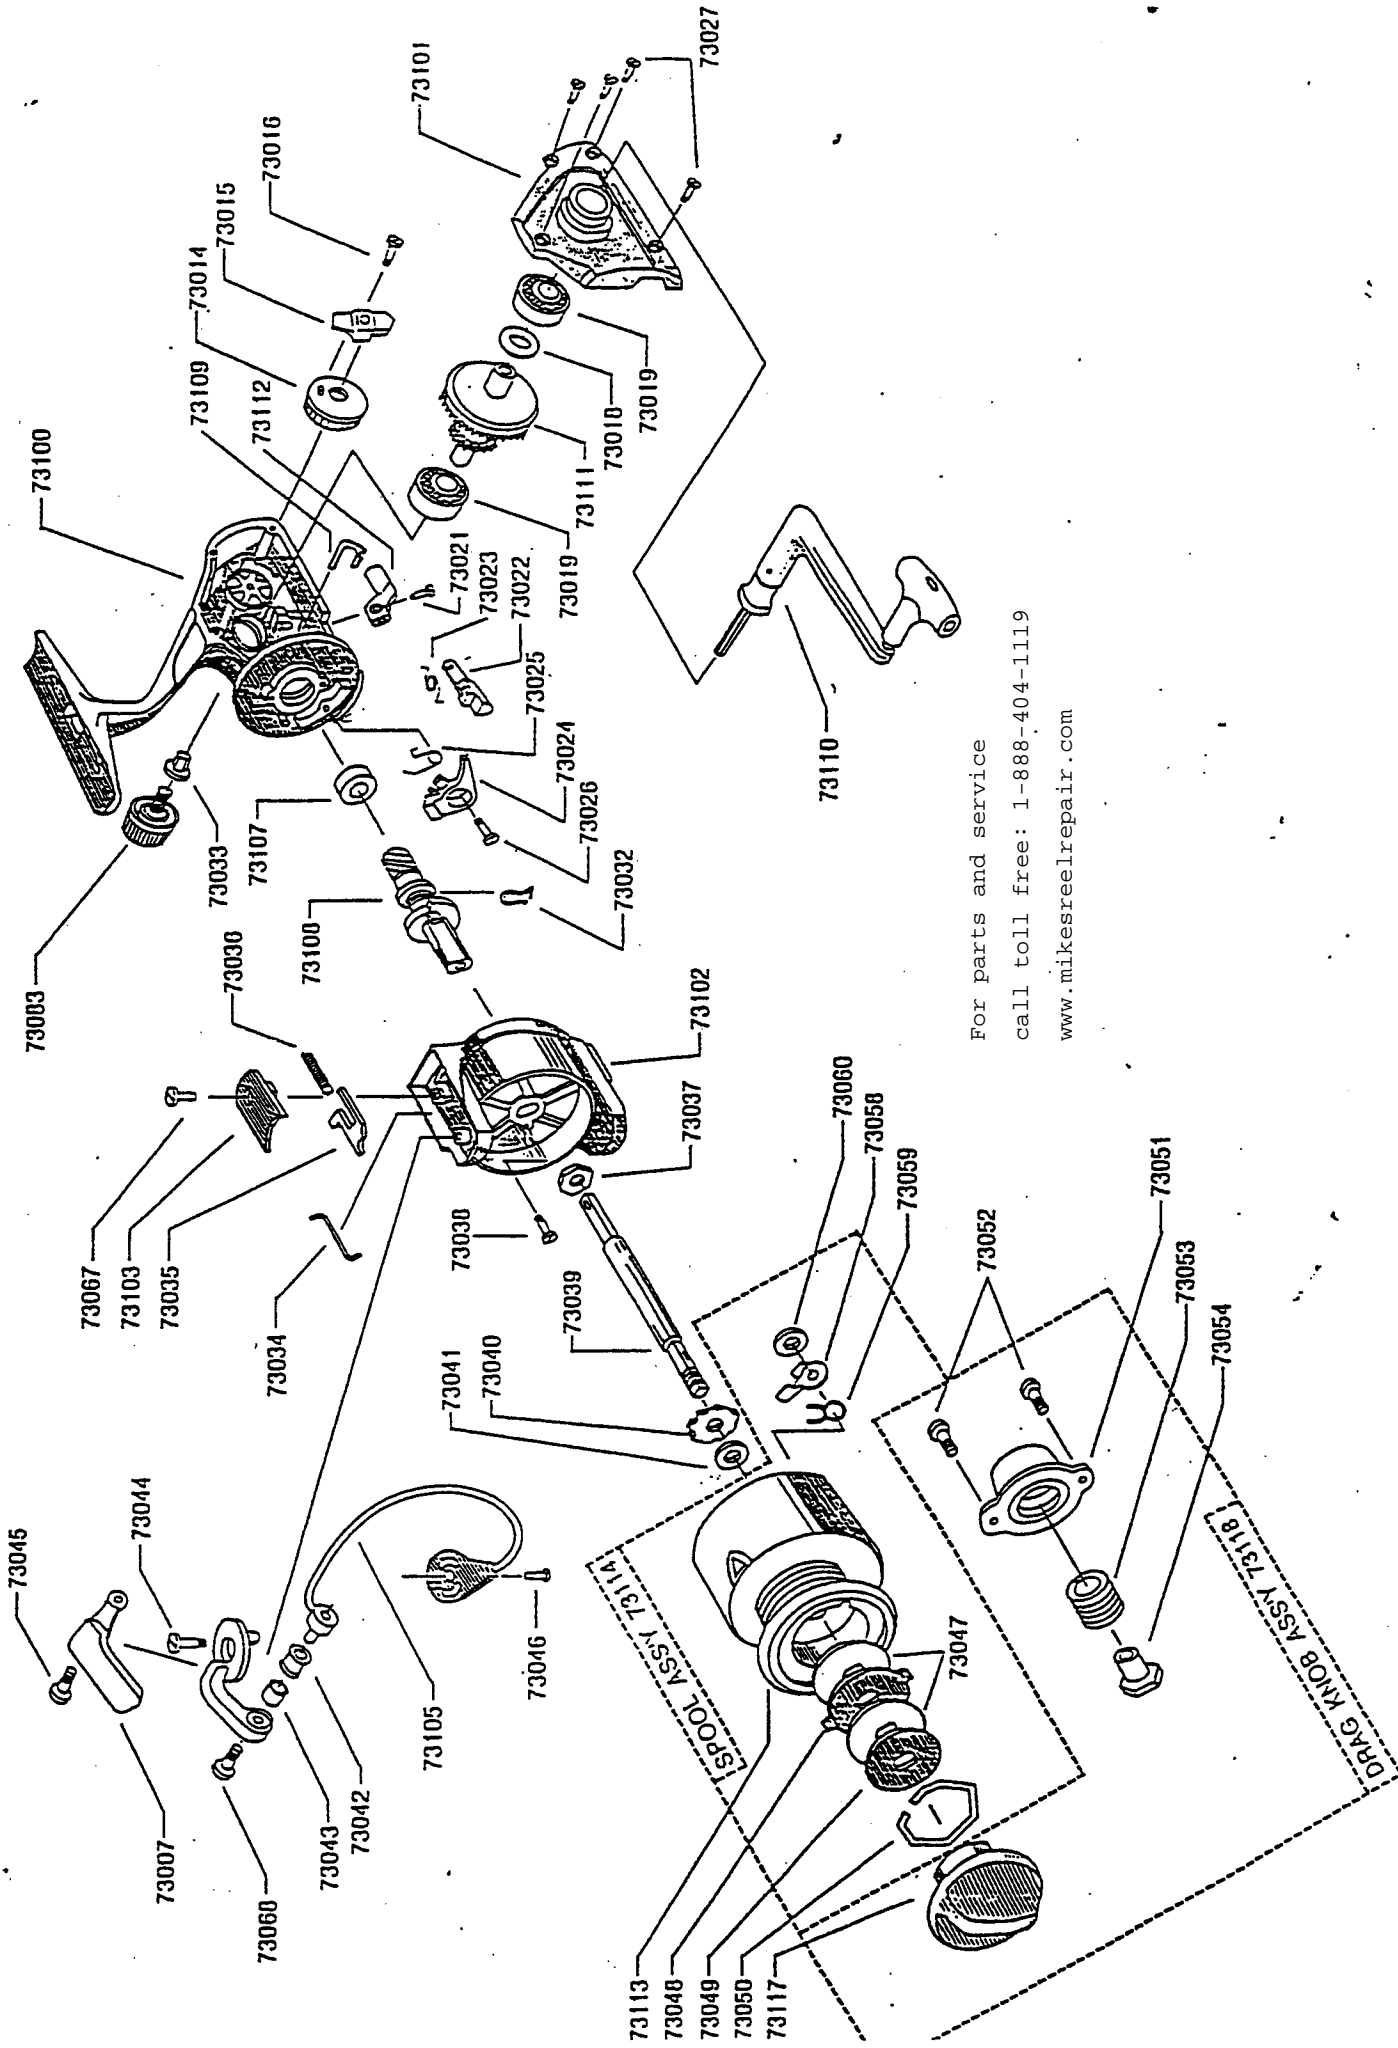

ACCU-BALANCE COMBO 200FD

For parts and service
call toll free: 1-888-404-1119
www.mikesreelrepair.com

For parts and service
call toll free: 1-888-404-1119
www.mikesreelrepair.com