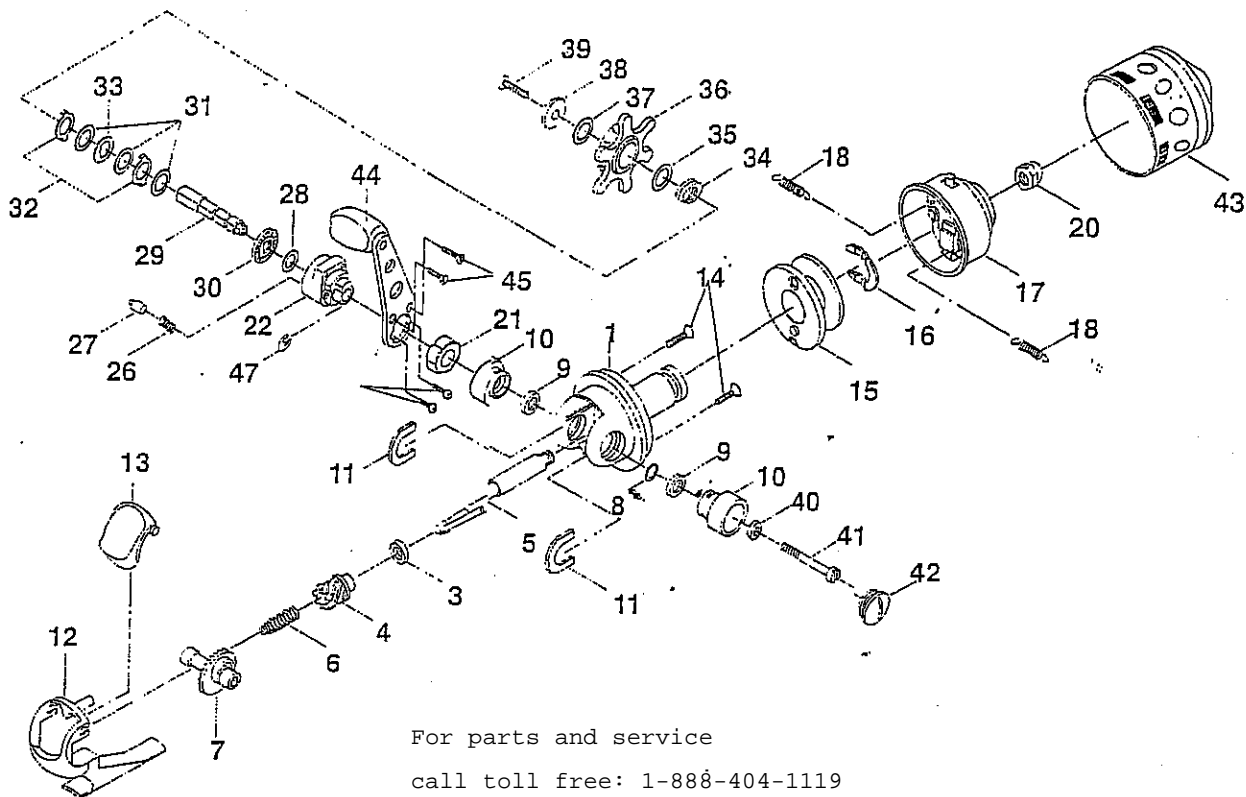

abumatic 275

◆ PARTS LIST

For parts and service

call toll free: 1-888-404-1119

www.mikesreelrepair.com

For parts and service

call toll free: 1-888-404-1119

www.mikesreelrepair.com

No.	Part Name	Part Number
1	Body	1068232
3	Pinion Bushing	1068253
4	Pinion	1068255
5	Main Shaft	1068256
6	Main Shaft Spring	1068257
7	Drive Gear	51218
8	Drive Gear Washer	51219
9	Drive Gear Bushing	51221
10	Drive Gear Holder	1068233
11	Drive Gear Holder Washer	51226
12	Plastic Foot	1068001
13	Thumb Lever	51228
14	Plastic Foot Screw	1068002
15	Spool	1068003
16	Spool Clip	1068004
17	Pick-Up Housing Assy.	1068005
18	Pick-Up Arm Spring	1068006
20	Pick-Up Housing Nut	1068007
21	One Way Clutch Bearing	51240
22	Crank Arm Holder Assy.	51241
26	Click Piston Spring	51242

No.	Part Name	Part Number
27	Click Piston	51243
28	Front Drag Washer	51244
29	Crank Mtg. Stem	51245
30	Click Ratchet	51246
31	Drag Washer	51247
32	Eared Drag Washer	51248
33	Kayed Drag Washer	51249
34	Drag Spring	51250
35	Drag Spring Washer	1068258
36	Drag Star Assy.	1068234
37	Drag Washer	51254
38	Drag Retainer	51255
39	Drag Screw	51256
40	Crank Mtg. Washer	51257
41	Crank Mtg. Insert	51258
42	Side Cap	51259
43	Front Cone Assy.	1068235
44	Crank Assy.	1068250
45	Crank Arm Screw	51265
46	Crank Arm Screw	51266
47	Crank Mtg. Stem Washer	51267

Please specify reel model and part number when ordering parts.