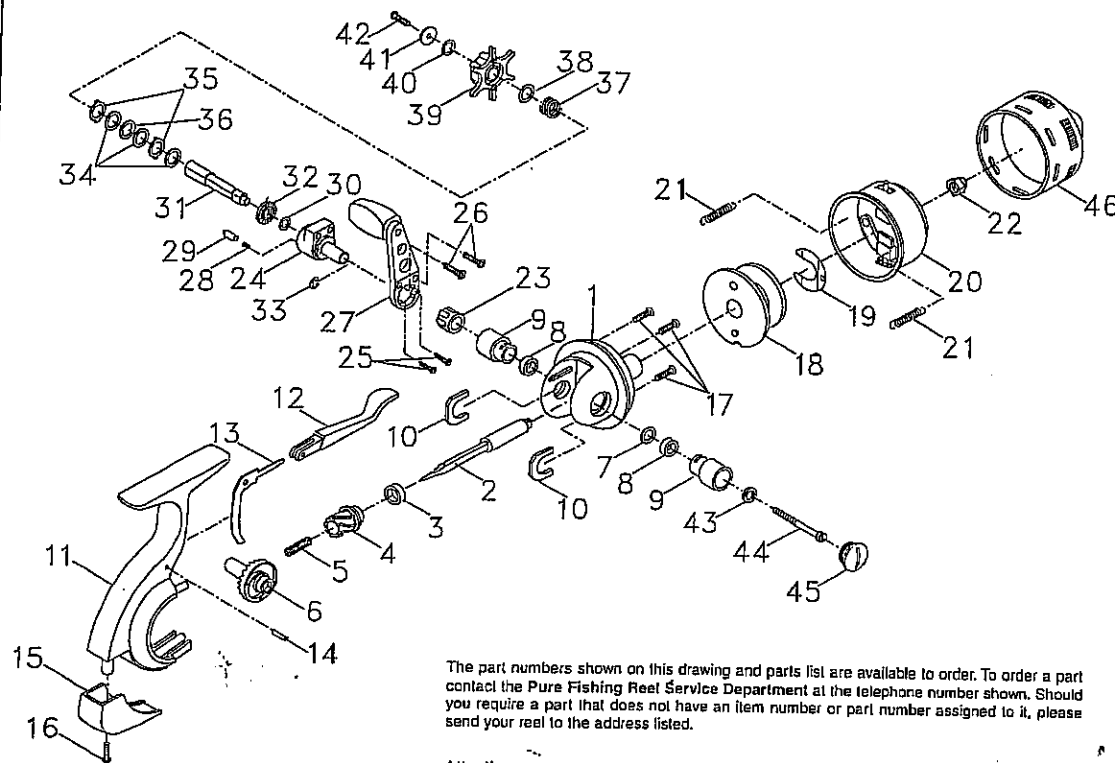

Abu Garcia

abumatic 275U

Model	275 U
Bearings	2
Gear Ratio	4.1:1
Line Capacity	8 lb./110 yd. 10 lb./100 yd. 0.25 mm/100 M 0.38 mm/ 90 M
Anti-Reverse	IAR
Reel Wt.	8.5 Oz. 245 Grams

For parts and service
call toll free: 1-888-404-1119
www.mikesreelrepair.com

See us on the web: www.purefishing.com

PRINTED IN CHINA

P/N 8003140

02-2001

The part numbers shown on this drawing and parts list are available to order. To order a part contact the Pure Fishing Reel Service Department at the telephone number shown. Should you require a part that does not have an item number or part number assigned to it, please send your reel to the address listed.

Attention:
Pure Fishing Reel Service Dept.
1900 18th Street
Spirit Lake, Iowa 51360
1-877-508-3474

No.	PART NAME	275U	No.	PART NAME	275U	No.	PART NAME	275U
1	BODY	1068232	21	PICK-UP ARM SPRING	1068006	40	DRAG WASHER	51254
2	MAIN SHAFT	1068256	22	PICK-UP HOUSING NUT	1068007	41	DRAG RETAINER	51255
3	PINION BUSHING	1068253	23	ONE WAY CLUTCH BEARING	51240	42	DRAG SCREW	51256
4	PINION	1068255	24	CRANK ARM HOLDER ASSY.	51241	43	CRANK MTG. WASHER	51257
5	MAIN SHAFT SPRING	1068257	25	CRANK ARM SCREW	51265	44	CRANK MTG. INSERT	51258
6	DRIVE GEAR	51218	26	CRANK ARM SCREW	51266	45	SIDE CAP	51259
7	DRIVE GEAR WASHER	51219	27	CRANK ASSY.	1068250	46	FRONT CONE ASSY.	1071960
8	DRIVE GEAR BUSHING	51221	28	CLICK PISTON SPRING	51242			
9	DRIVE GEAR HOLDER	1068233	29	CLICK PISTON	51243			
10	DRIVE GEAR HOLDER WASHER	51226	30	FRONT DRAG WASHER	51244			
11	GRAPHITE FOOT	1071953	31	CRANK MTG. STEM	51245			
12	TRIGGER	1071954	32	CLICK RATCHET	51246			
13	TRIGGER INSERT	1071956	33	CRANK MTG. STEM WASHER	51267			
14	TRIGGER PIN	1071957	34	DRAG WASHER	51247			
15	BODY COVER	1071958	35	EARED DRAG WASHER	51248			
16	COVER SCREW	1071959	36	KEYED DRAG WASHER	51249			
17	PLASTIC FOOT SCREW	1068002	37	DRAG SPRING	51250			
18	SPOOL	1068003	38	DRAG SPRING WASHER	1068258			
19	SPOOL CLIP	1068004	39	DRAG STAR ASSY.	1068234			
20	PICK-UP HOUSING ASSY.	1068005						