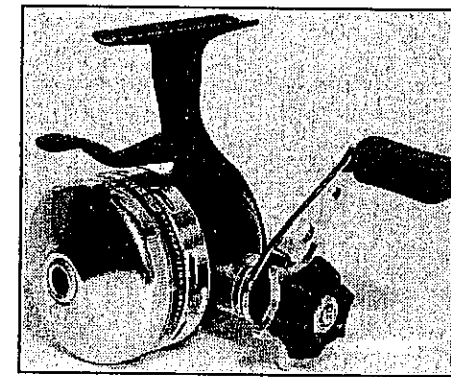

Abu Garcia

abumatic 275U

Model	275 U
Bearings	2
Gear Ratio	4.1:1
Line Capacity	8 lb./110 yd. 10 lb./100 yd. 0.25 mm/100 M 0.38 mm/ 90 M
Anti-Reverse	IAR
Reel Wt.	8.5 Oz. 245 Grams

For parts and service
call toll free: 1-888-404-1119
www.mikesreelrepair.com

Attention:
Pure Fishing Reel Service Dept.
1900 18th Street
Spirit Lake, Iowa 51360
1-877-508-3474

No.	PART NAME	275U	No.	PART NAME	275U	No.	PART NAME	275U
1	BODY	1068232	21	PICK-UP ARM SPRING	1068006	40	DRAG WASHER	51254
2	MAIN SHAFT	1068256	22	PICK-UP HOUSING NUT	1068007	41	DRAG RETAINER	51255
3	PINION BUSHING	1068253	23	ONE WAY CLUTCH BEARING	51240	42	DRAG SCREW	51256
4	PINION	1068255	24	CRANK ARM HOLDER ASSY.	51241	43	CRANK MTG. WASHER	51257
5	MAIN SHAFT SPRING	1068257	25	CRANK ARM SCREW	51265	44	CRANK MTG. INSERT	51258
6	DRIVE GEAR	51218	26	CRANK ARM SCREW	51266	45	SIDE CAP	51259
7	DRIVE GEAR WASHER	51219	27	CRANK ASSY.	1068250	46	FRONT CONE ASSY.	1071960
8	DRIVE GEAR BUSHING	51221	28	CLICK PISTON SPRING	51242			
9	DRIVE GEAR HOLDER	1068233	29	CLICK PISTON	51243			
10	DRIVE GEAR HOLDER WASHER	51226	30	FRONT DRAG WASHER	51244			
11	GRAPHITE FOOT	1071953	31	CRANK MTG. STEM	51245			
12	TRIGGER	1071954	32	CLICK RATCHET	51246			
13	TRIGGER INSERT	1071956	33	CRANK MTG. STEM WASHER	51267			
14	TRIGGER PIN	1071957	34	DRAG WASHER	51247			
15	BODY COVER	1071958	35	EARED DRAG WASHER	51248			
16	COVER SCREW	1071959	36	KEYED DRAG WASHER	51249			
17	PLASTIC FOOT SCREW	1068002	37	DRAG SPRING	51250			
18	SPOOL	1068003	38	DRAG SPRING WASHER	1068258			
19	SPOOL CLIP	1068004	39	DRAG STAR ASSY.	1068234			
20	PICK-UP HOUSING ASSY.	1068005						