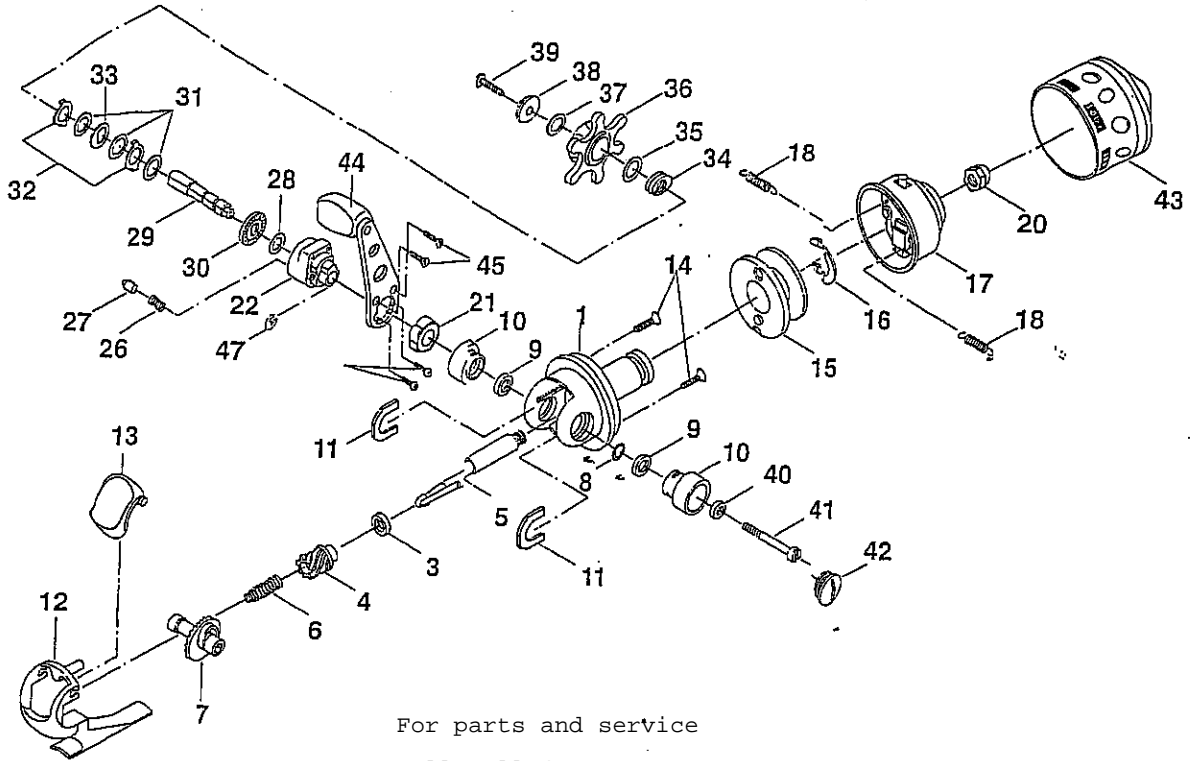

abumatic 274

◆ PARTS LIST

For parts and service

call toll free: 1-888-404-1119

www.mikesreelrepair.com

For parts and service

call toll free: 1-888-404-1119

www.mikesreelrepair.com

No.	Part Name	Part Number
1	Body	1068000
3	Pinion Bushing	1068253
4	Pinion	1068255
5	Main Shaft	1068256
6	Main Shaft Spring	1068257
7	Drive Gear	51218
8	Drive Gear Washer	51219
9	Drive Gear Bushing	51221
10	Drive Gear Holder	1068248
11	Drive Gear Holder Washer	51226
12	Plastic Foot	1068001
13	Thumb Lever	51228
14	Plastic Foot Screw	1068002
15	Spool	1068003
16	Spool Clip	1068004
17	Pick-Up Housing Assy.	1068005
18	Pick-Up Arm Spring	1068006
20	Pick-Up Housing Nut	1068007
21	One Way Clutch Bearing	51240
22	Crank Arm Holder Assy.	51241
26	Click Piston Spring	51242

No.	Part Name	Part Number
27	Click Piston	51243
28	Front Drag Washer	51244
29	Crank Mtg. Stem	51245
30	Click Ratchet	51246
31	Drag Washer	51247
32	Eared Drag Washer	51248
33	Kayed Drag Washer	51249
34	Drag Spring	51250
35	Drag Spring Washer	1068258
36	Drag Star Assy.	1068008
37	Drag Washer	51254
38	Drag Retainer	51255
39	Drag Screw	51256
40	Crank Mtg. Washer	51257
41	Crank Mtg. Insert	51258
42	Side Cap	51259
43	Front Cone Assy.	1068009
44	Crank Assy.	1068249
45	Crank Arm Screw	51265
46	Crank Arm Screw	51266
47	Crank Mtg. Stem Washer	51267

Please specify reel model and part number when ordering parts.

99