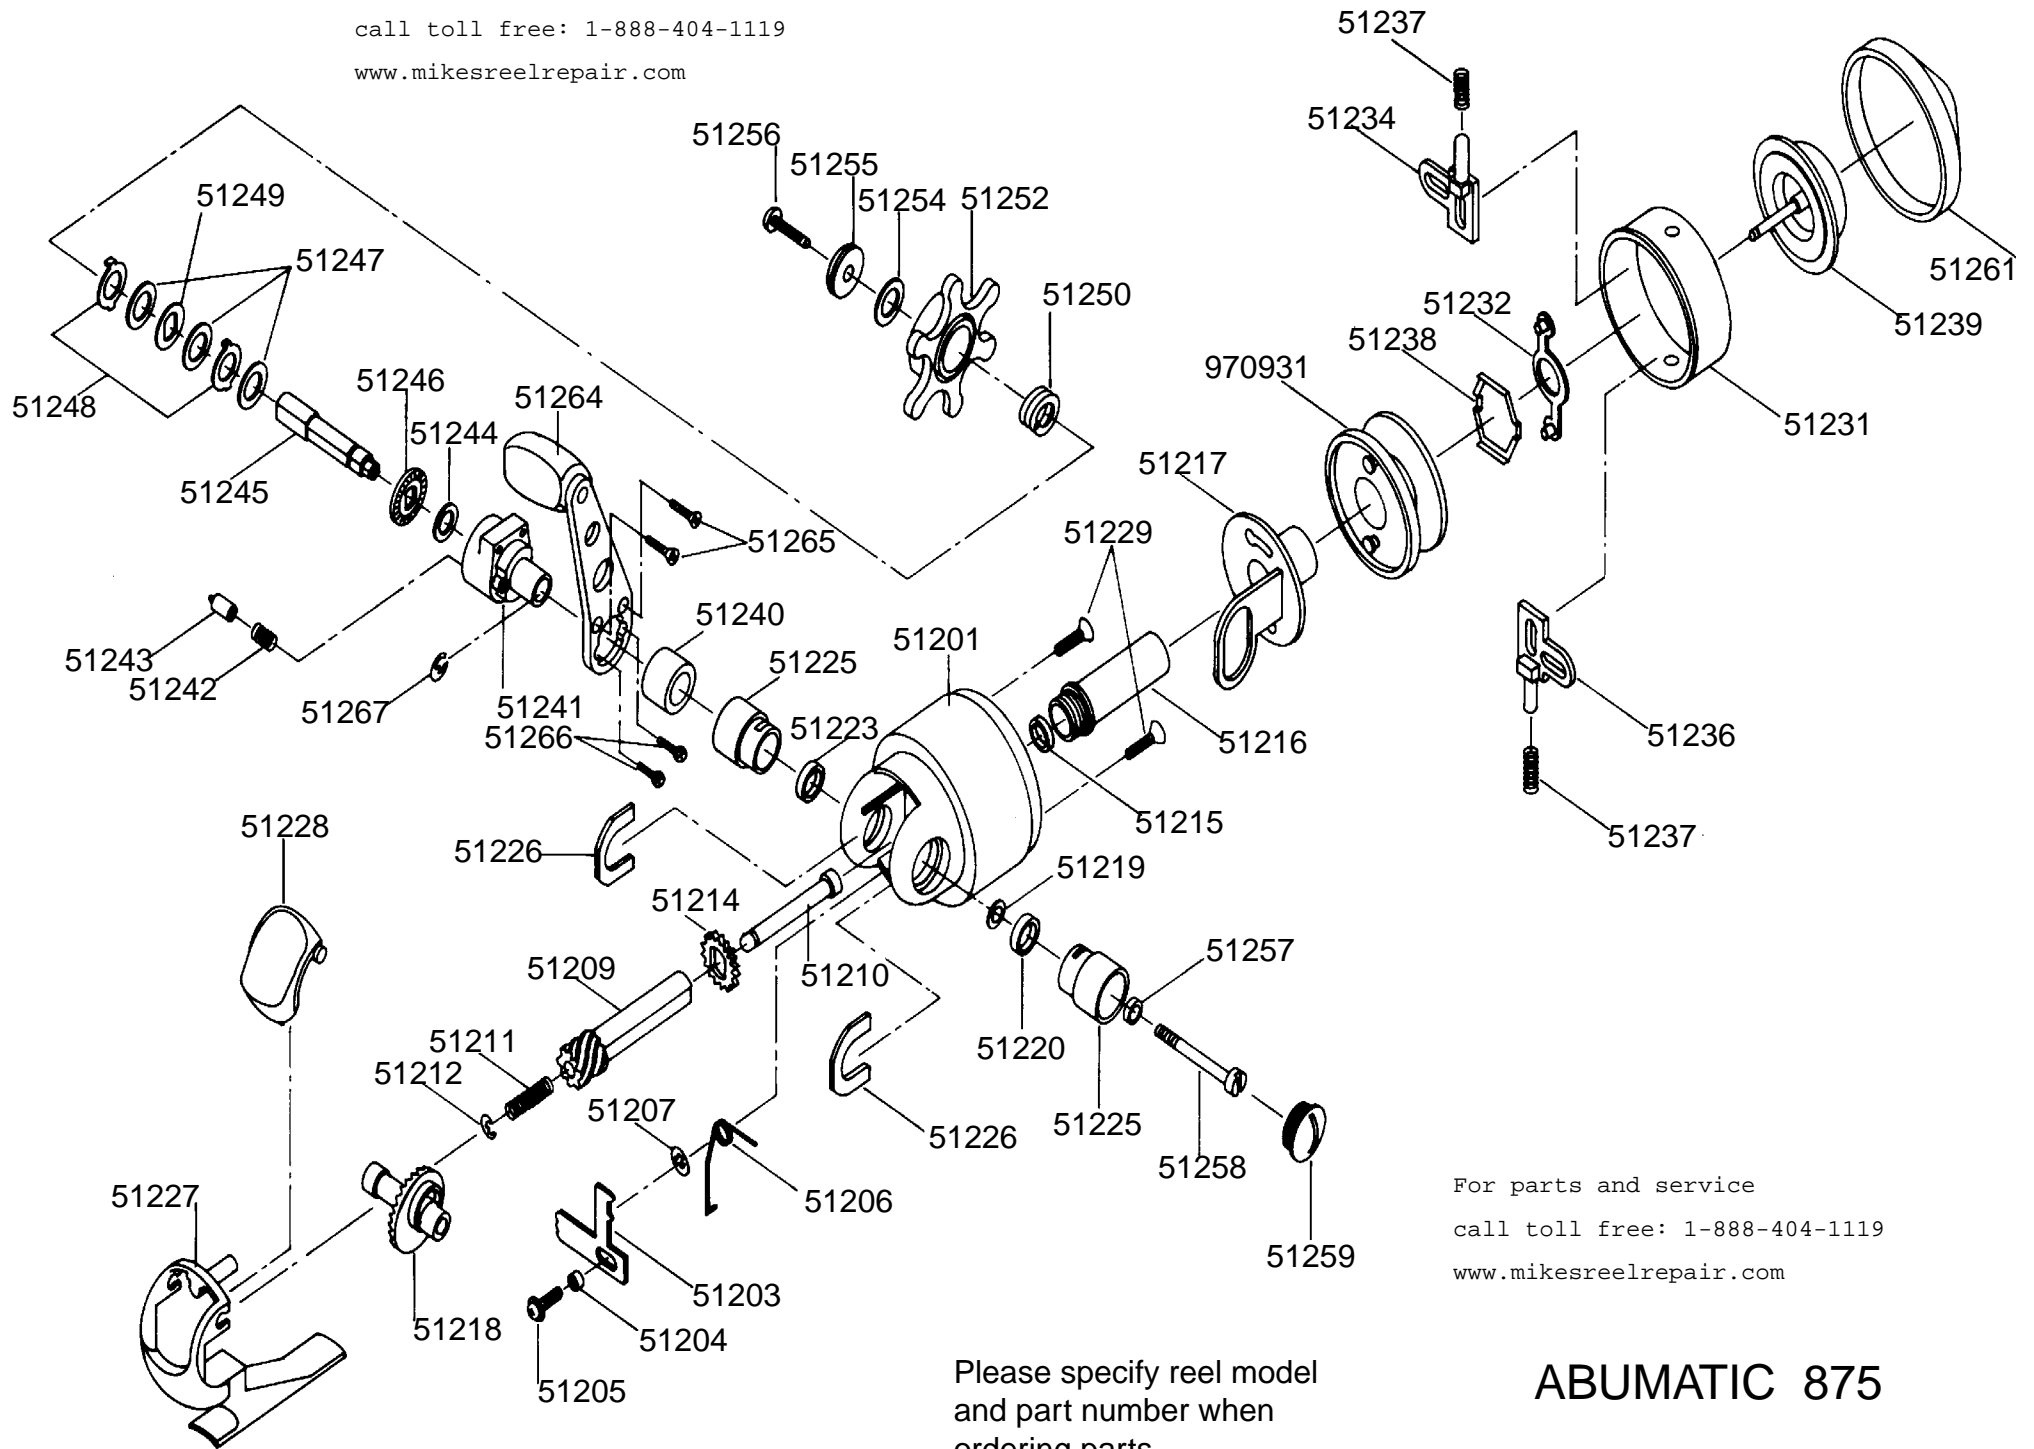

For parts and service
call toll free: 1-888-404-1119
www.mikesreelrepair.com

For parts and service
call toll free: 1-888-404-1119
www.mikesreelrepair.com

Please specify reel model
and part number when
ordering parts.

ABUMATIC 875

8075486

34-15115-0