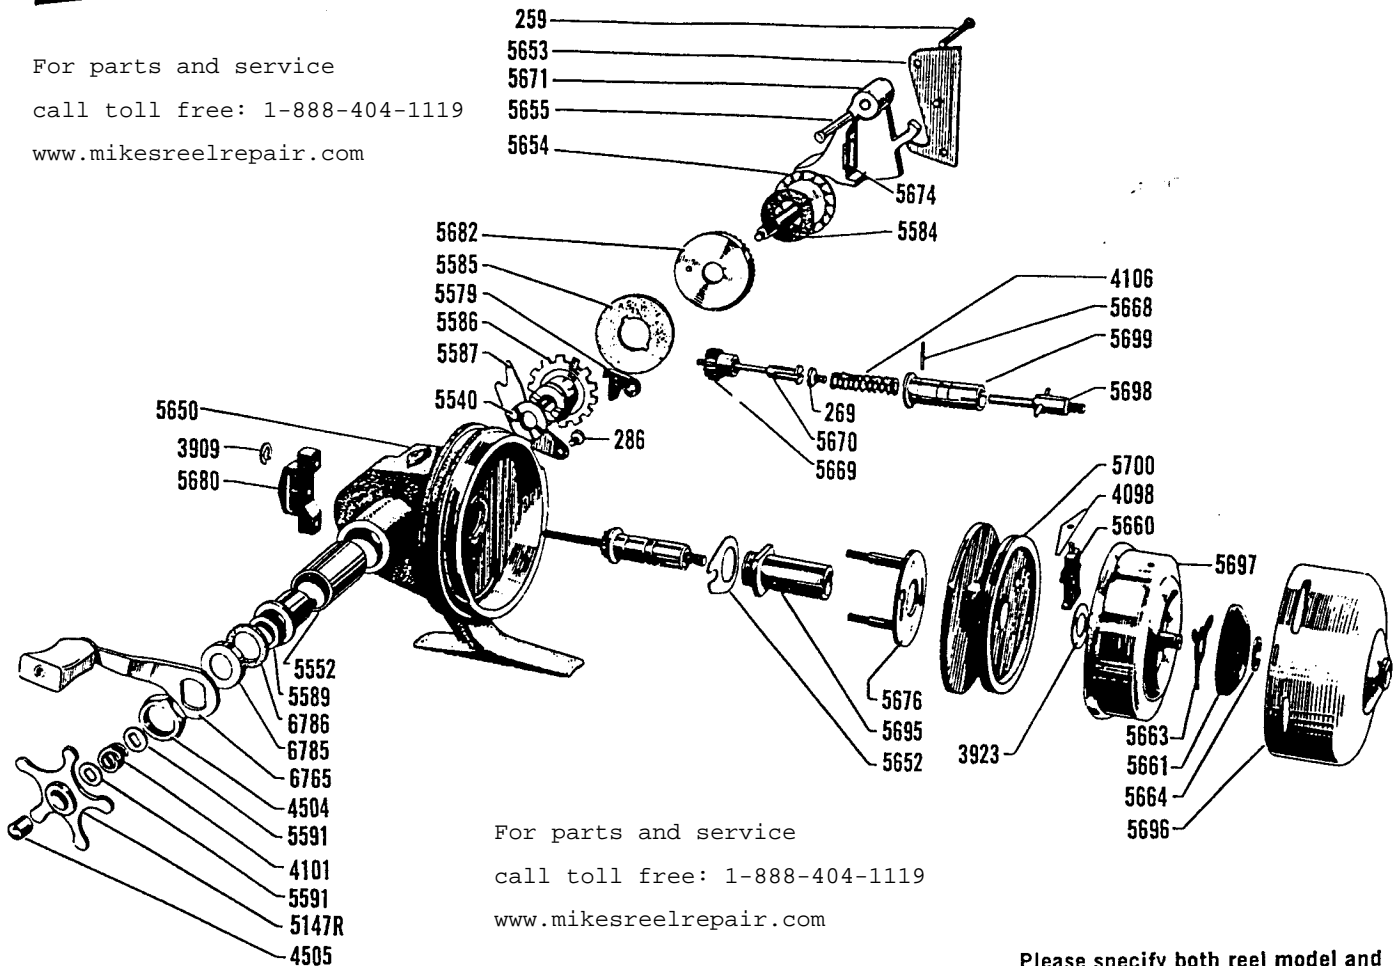

ABU-MATIC 70

For parts and service
call toll free: 1-888-404-1119
www.mikesreelrepair.com

For parts and service
call toll free: 1-888-404-1119
www.mikesreelrepair.com

Prices subject to change without notice

No.	Part Name	Price	No.	Part Name	Price	No.	Part Name	Price
259	Side Plate Screw	(each) .15	5586	Anti Reverse Ratchet	1.00	5670	Throw Out Pin	.50
269	Spool Axle Screw	.10	5587	Ratchet Lock Arm	.25	5671	Line Release Trigger	.75
286	Lock Arm Screw	(each) .10	5589	Handle Bearing	1.00	5674	Release Trigger Plate	.10
3909	"C" Lock	(each) .10	5591	Brake Spring Washer	(each) .10	5676	Spool Mount	1.60
3923	Winding Cup Spacer	(each) .10	5650	Housing	4.75	5680	Oscillation Slide	.25
4098	Line Pick Up Spring	.10	5652	Pinion Bushing Lock	.10	5682	Drive Gear with Click Spring	2.50
4101	Brake Spring	.25	5653	Side Plate	.75	5695	Pinion Gear Bushing	2.10
4106	Main Axle Spring	.15	5654	Drive Shaft with Click Plate	1.25	5696	Bell Cover	3.00
4504	Handle Bearing Lock Nut	.25	5655	Release Trigger Bushing	.10	5697	Winding Cup	5.50
4505	Handle Lock Nut (left hand thread)	.15	5660	Line Pick Up	2.10	5698	Spool Axle	.60
5147R	Star Wheel	1.75	5661	Rubber Cushion	.60	5699	Axle Bearing	2.10
5540	Synchro Slide	.15	5663	Cushion Tension Spring	.10	5700	Spool, with Container	3.00
5552	Oilite Bushing	.50	5664	Cushion "C" Lock	.10	6765	Handle	1.75
5579	Anti Reverse Dog	.75	5668	Axle Bearing Pin	.10	6785	Dust Shield	.25
5584	Base Drag Washer	.10	5669	Pinion Gear	.75	6786	Felt Oil Retainer	.10
5585	Drag Pressure Plate	1.00				9228	Spool Container	.60

Please specify both reel model and part numbers when ordering.

PARTS AND SERVICE AVAILABLE AT THE FOLLOWING REGIONAL FACTORY REPAIR DEPOTS:

FACTORY SERVICE
RODS, REELS AND PARTS

THE GARCIA SERVICE DEPARTMENT
329 ALFRED AVENUE
TEANECK, NEW JERSEY 07666