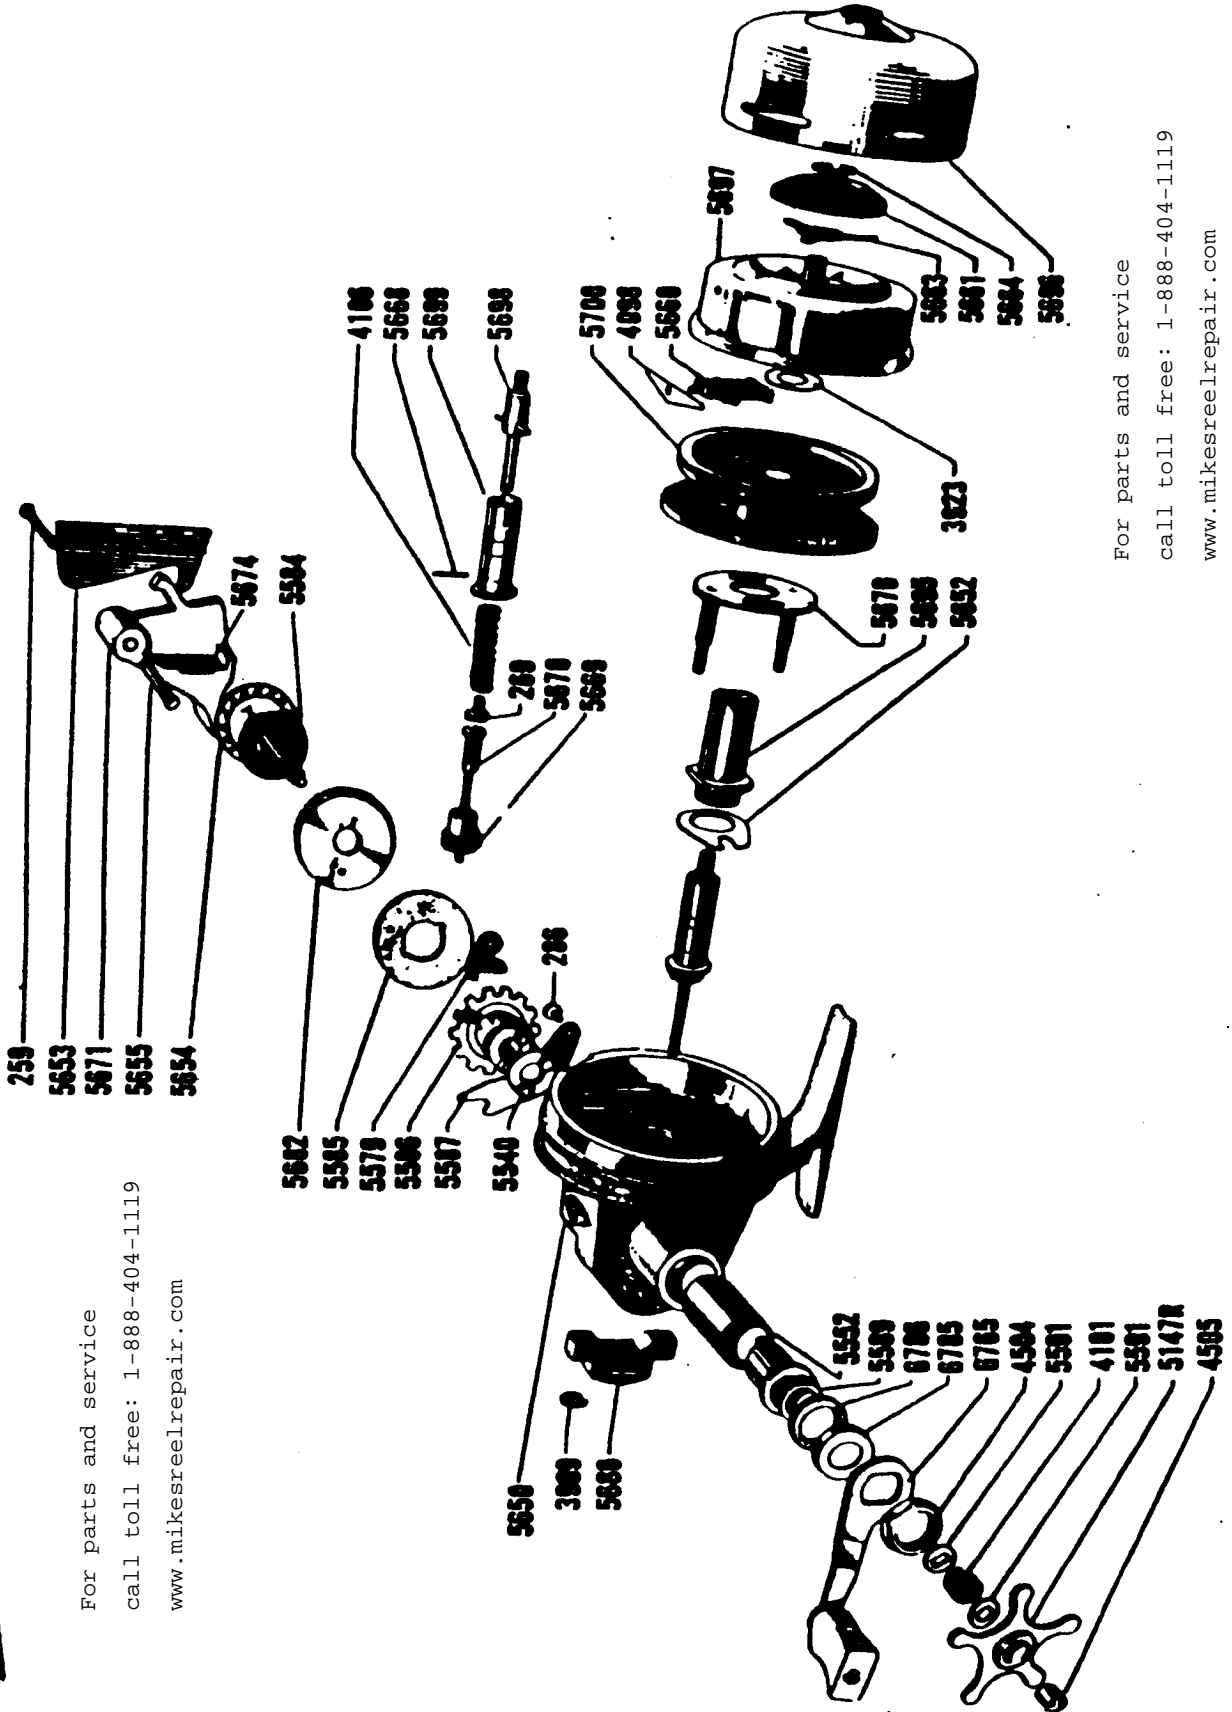

# Garcia

# ABU-MATIC 70

For parts and service

call toll free: 1-888-404-1119

[www.mikesreelrepair.com](http://www.mikesreelrepair.com)

For parts and service  
call toll free: 1-888-404-1119  
[www.mikesreelrepair.com](http://www.mikesreelrepair.com)