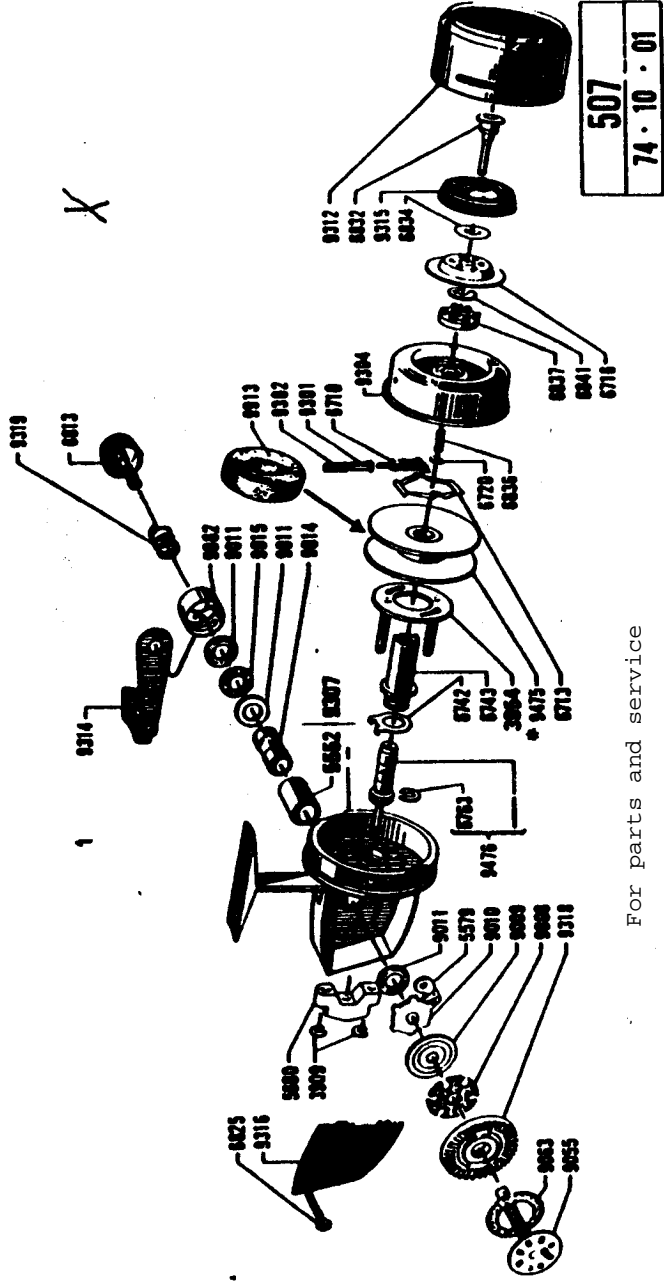

For parts and service
call toll free: 1-888-404-1119
www.mikesreelrepair.com

507

6240(3054)

For parts and service
call toll free: 1-888-404-1119
www.mikesreelrepair.com

507
74 · 10 · 01