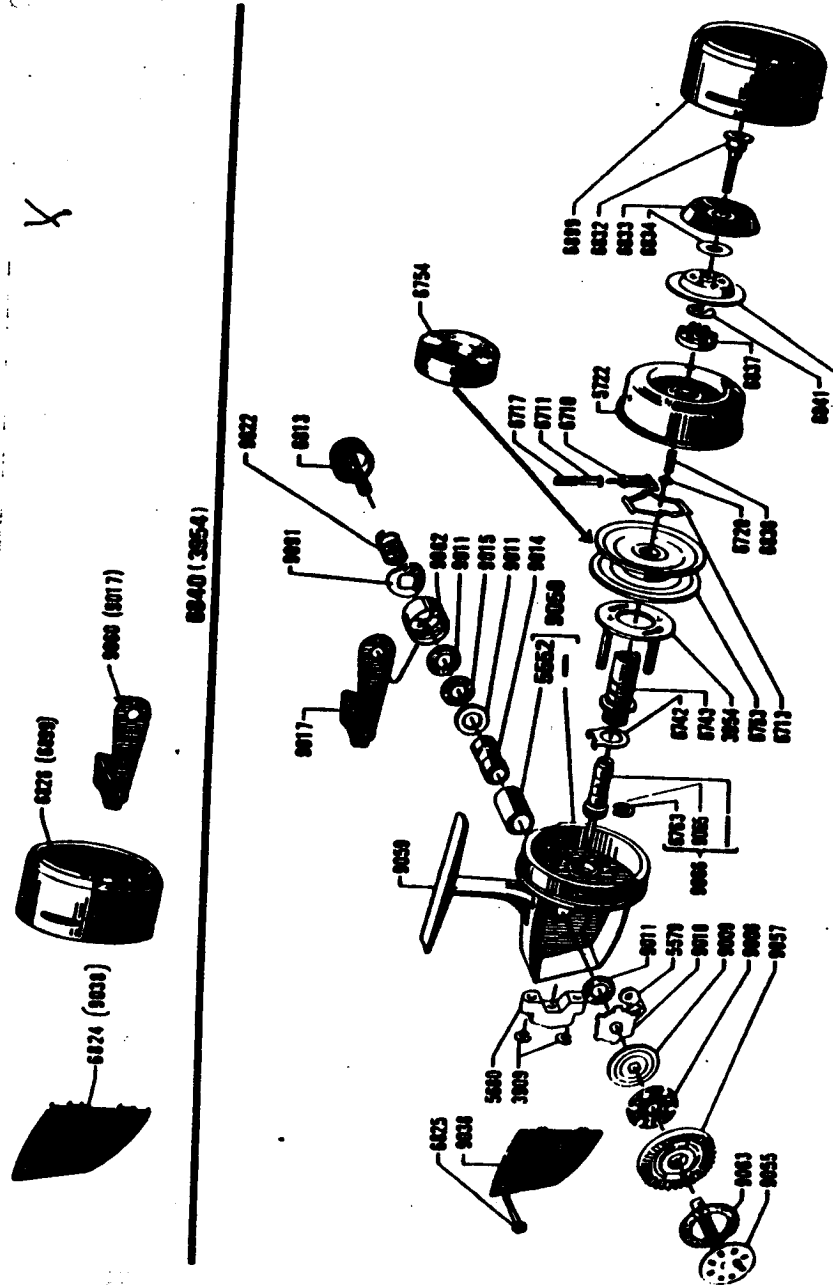

For parts and service
 call toll free: 1-888-404-1119
 www.mikesreelrepair.com

506
 74 08 01

For parts and service
 call toll free: 1-888-404-1119
 www.mikesreelrepair.com

31-11172