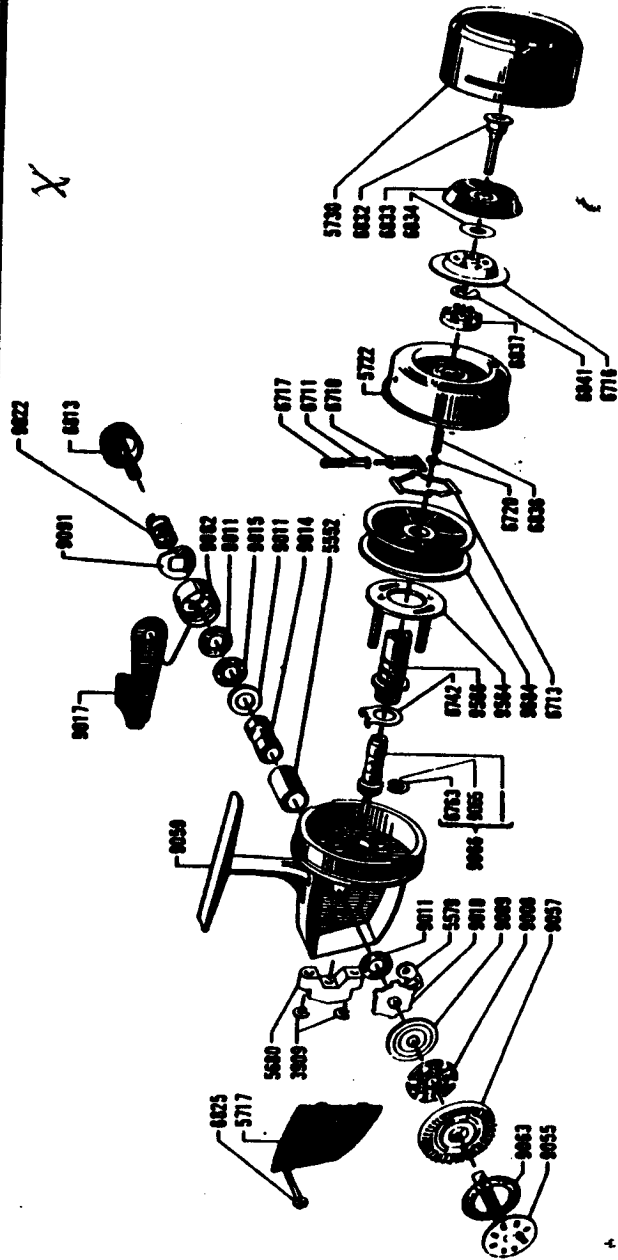

For parts and service
call toll free: 1-888-404-1119
www.mikesreelrepair.com

31-11255

For parts and service
call toll free: 1-888-404-1119
www.mikesreelrepair.com

| |
|--------------|
| 506 M |
| 78 11 00 |