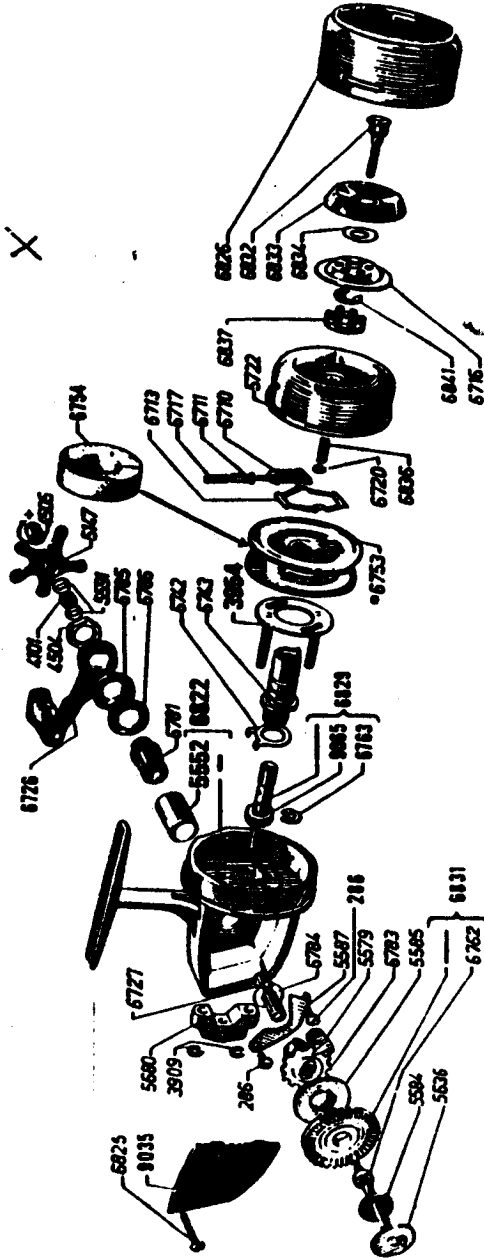

For parts and service

call toll free: 1-888-404-1119

[www.mikesreelrepair.com](http://www.mikesreelrepair.com)

6840 (3854)

505  
67 · 11 · 03

For parts and service

call toll free: 1-888-404-1119

[www.mikesreelrepair.com](http://www.mikesreelrepair.com)