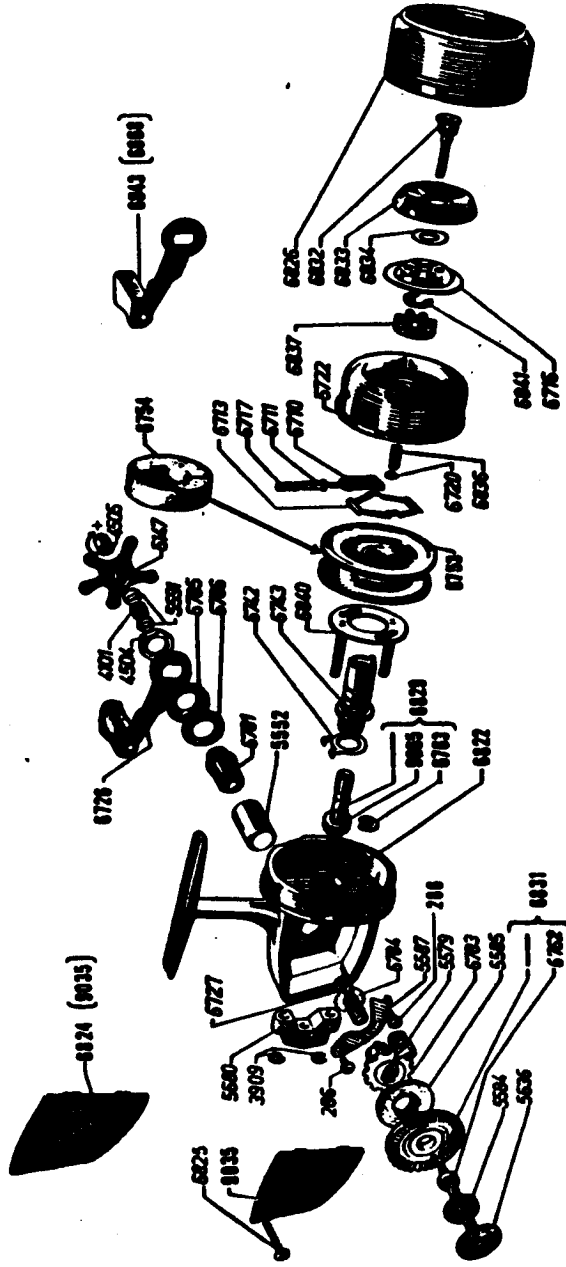

For parts and service
call toll free: 1-888-404-1119
www.mikesreelrepair.com

X

For parts and service
call toll free: 1-888-404-1119
www.mikesreelrepair.com

Garcia ABU MATIC 505

X