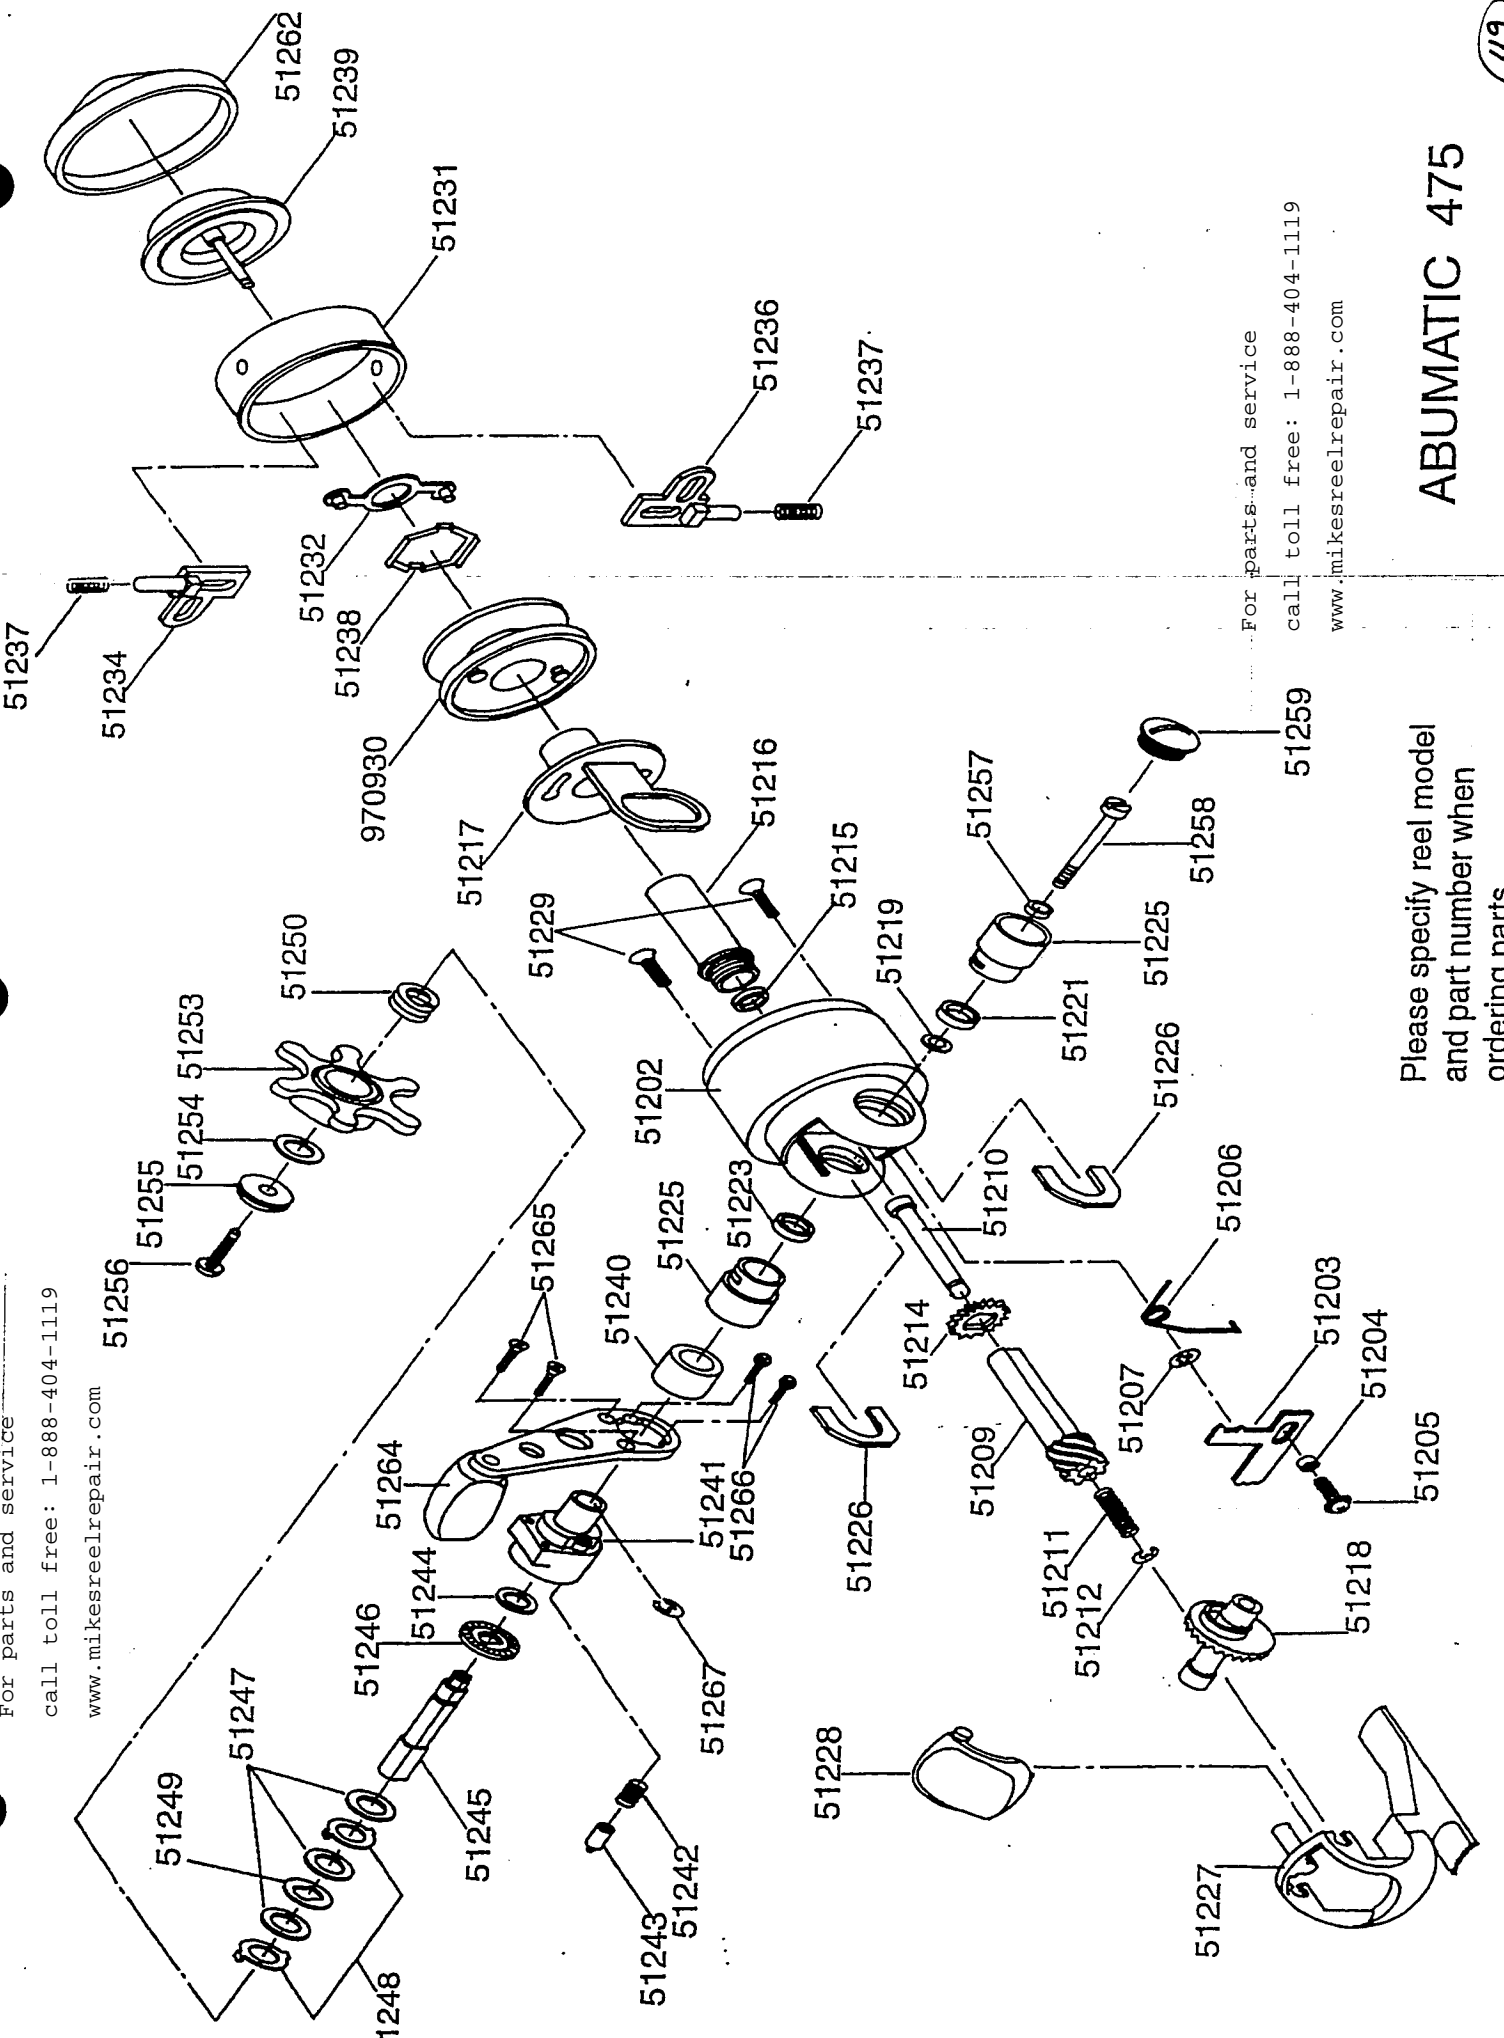

For parts and service
call toll free: 1-888-404-1119
www.mikesreelrepair.com

For parts and service
call toll free: 1-888-404-1119
www.mikesreelrepair.com

Please specify reel model
and part number when
ordering parts.

ABUMATIC 475