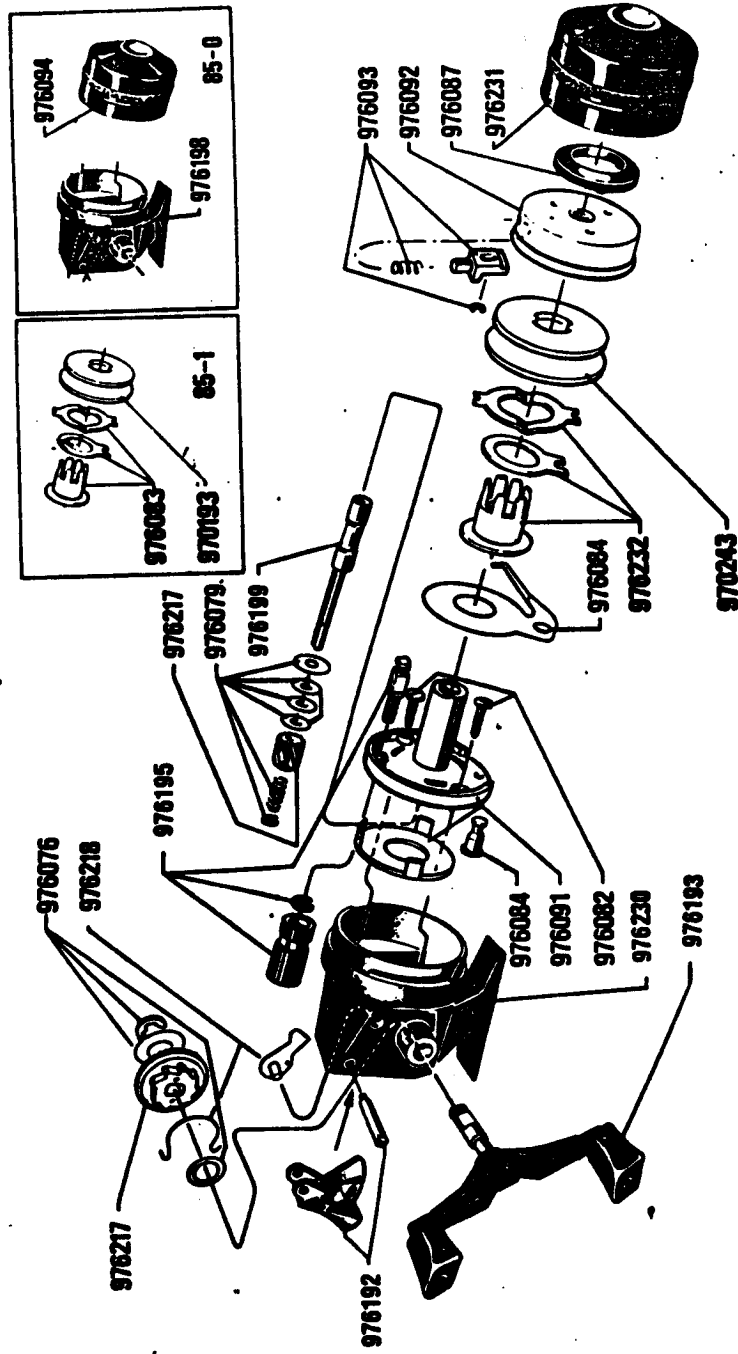

For parts and service
call toll free: 1-888-404-1119
www.mikesreelrepair.com

X

ABUMATIC 460
85-2

For parts and service
call toll free: 1-888-404-1119
www.mikesreelrepair.com

34-11082-2