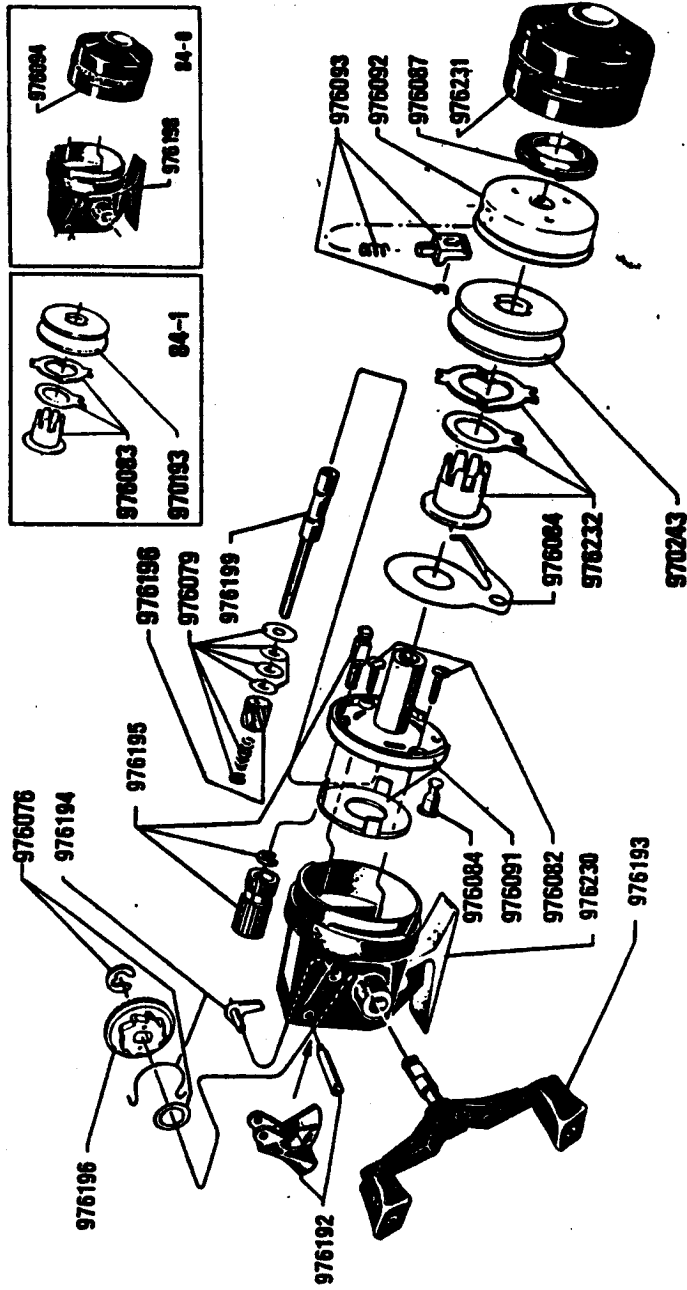

For parts and service
 call toll free: 1-888-404-1119
 www.mikesreelrepair.com

X

For parts and service
 call toll free: 1-888-404-1119
 www.mikesreelrepair.com

ABLUMATIC 460
84-2

34-11071-3