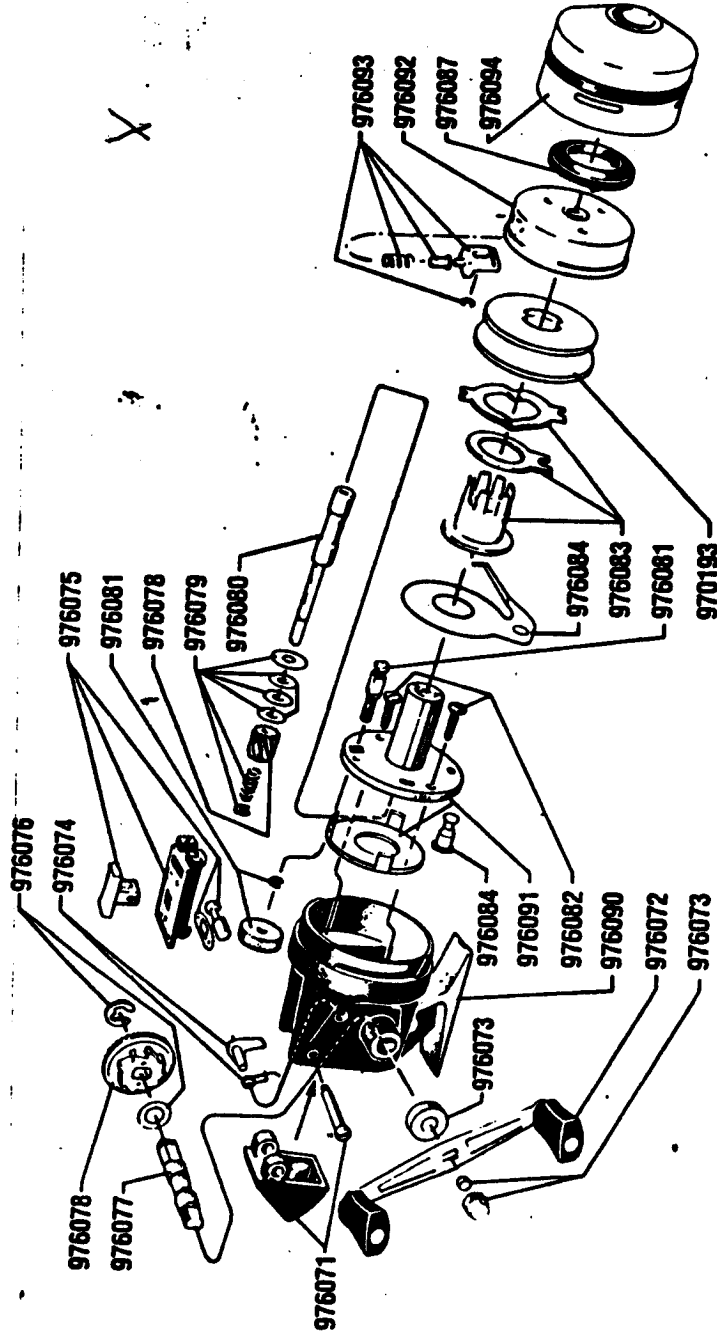

For parts and service
call toll free: 1-888-404-1119
www.mikesreelrepair.com

460
82.08.00

For parts and service
call toll free: 1-888-404-1119
www.mikesreelrepair.com