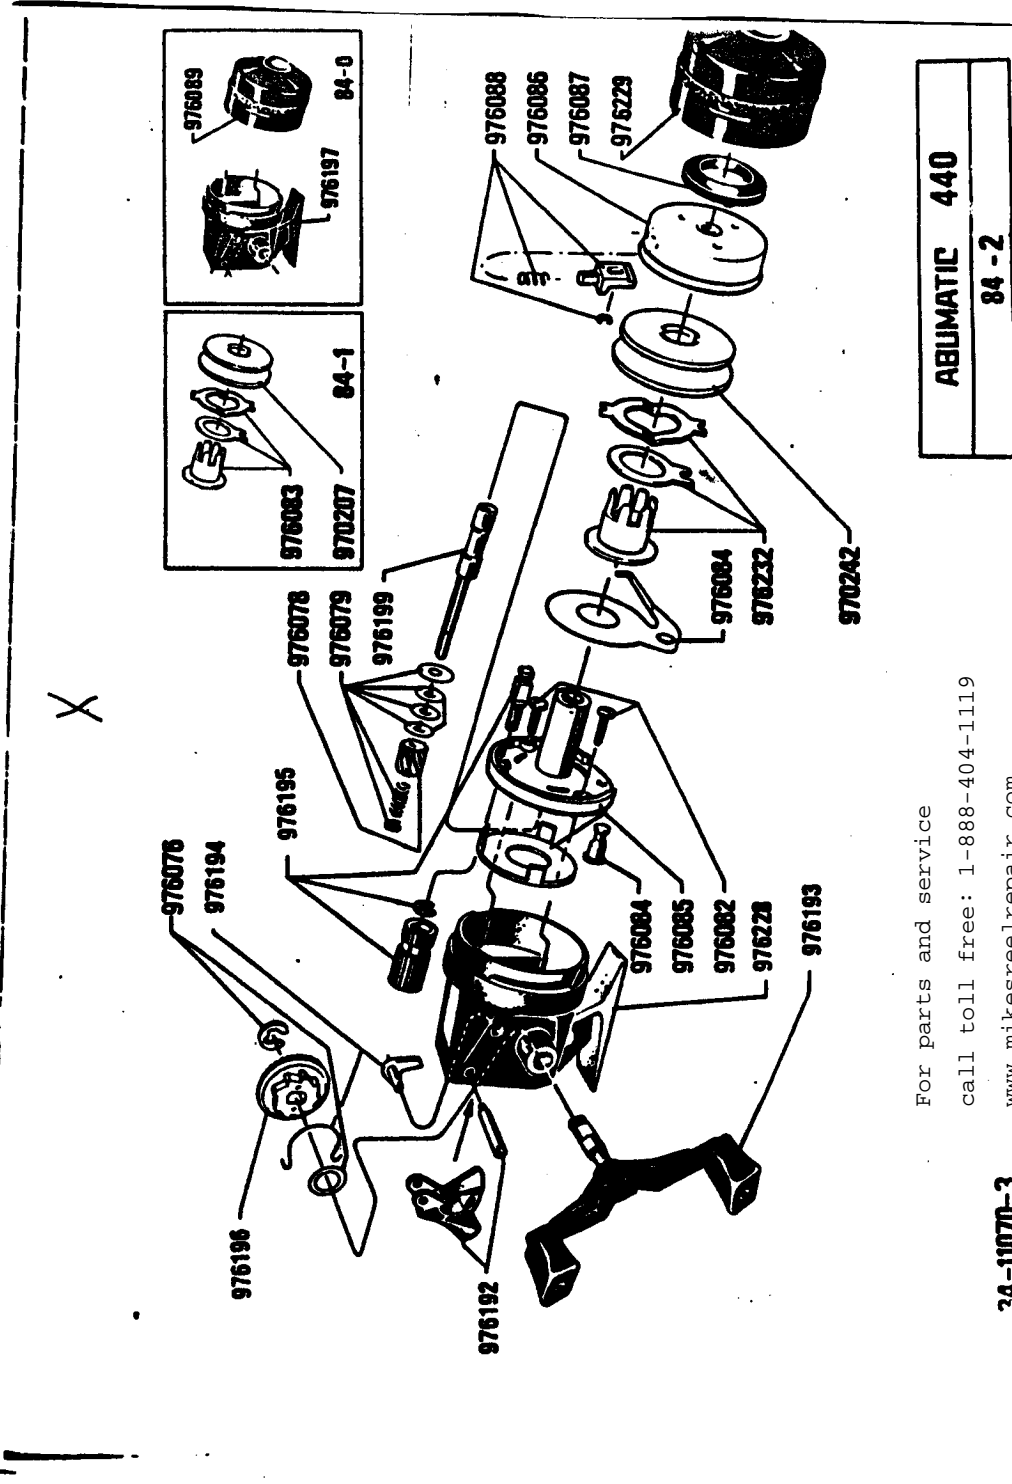

For parts and service
call toll free: 1-888-404-1119
www.mikesreelrepair.com

ABUMATIC 440
84-2

For parts and service
call toll free: 1-888-404-1119
www.mikesreelrepair.com

34-11070-3