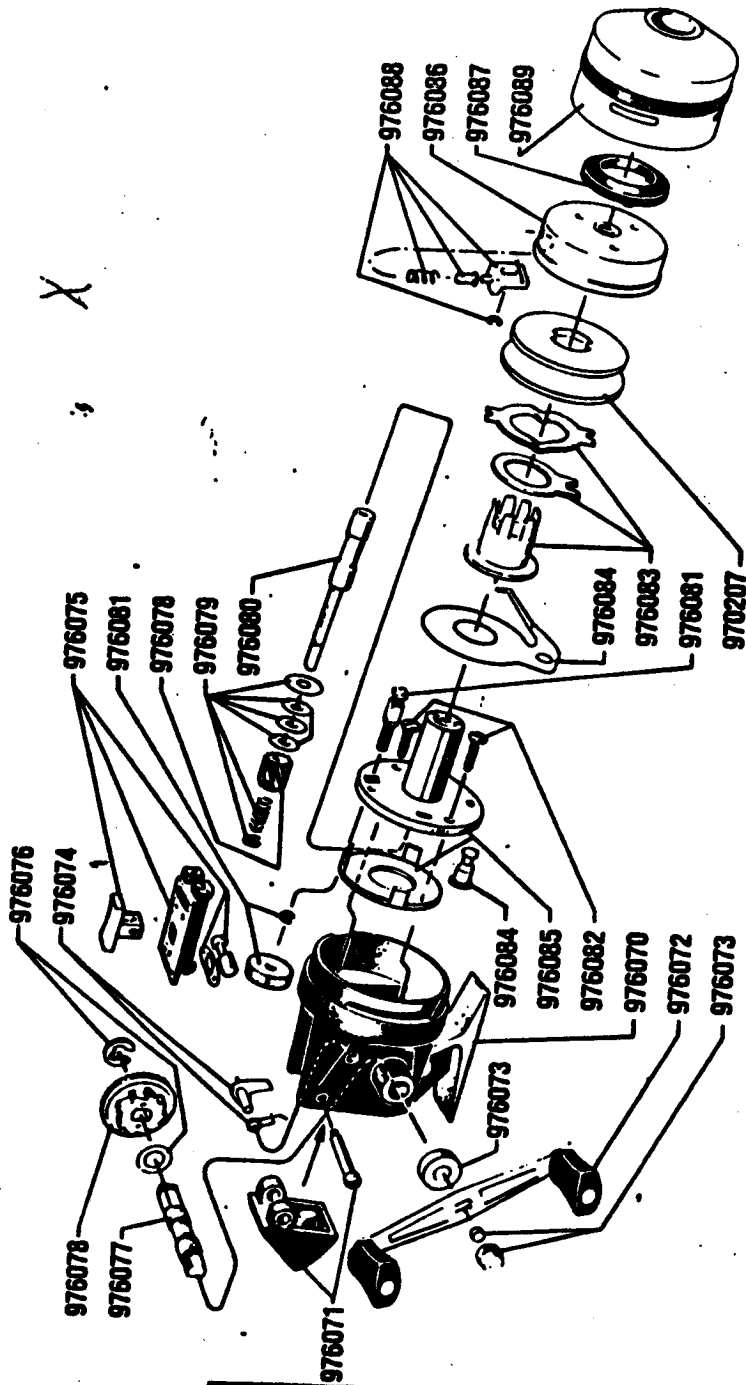

For parts and service
call toll free: 1-888-404-1119
www.mikesreelrepair.com

For parts and service
call toll free: 1-888-404-1119
www.mikesreelrepair.com

440
82.08.01