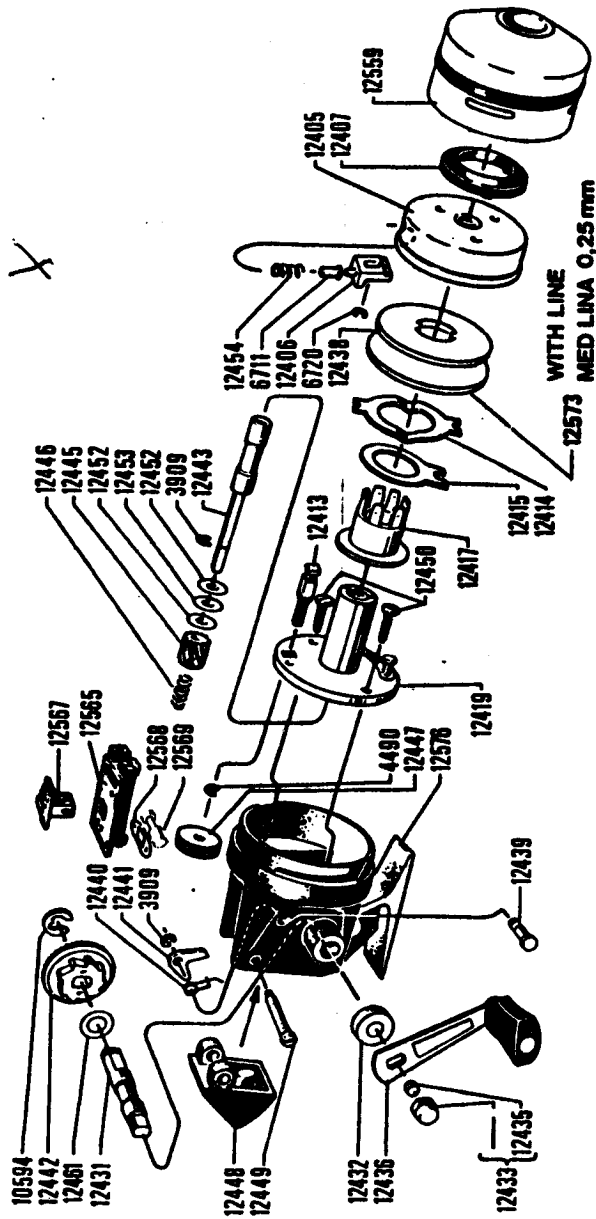

For parts and service
 call toll free: 1-888-404-1119
 www.mikesreelrepair.com

For parts and service
 call toll free: 1-888-404-1119
 www.mikesreelrepair.com

440
80 06 00