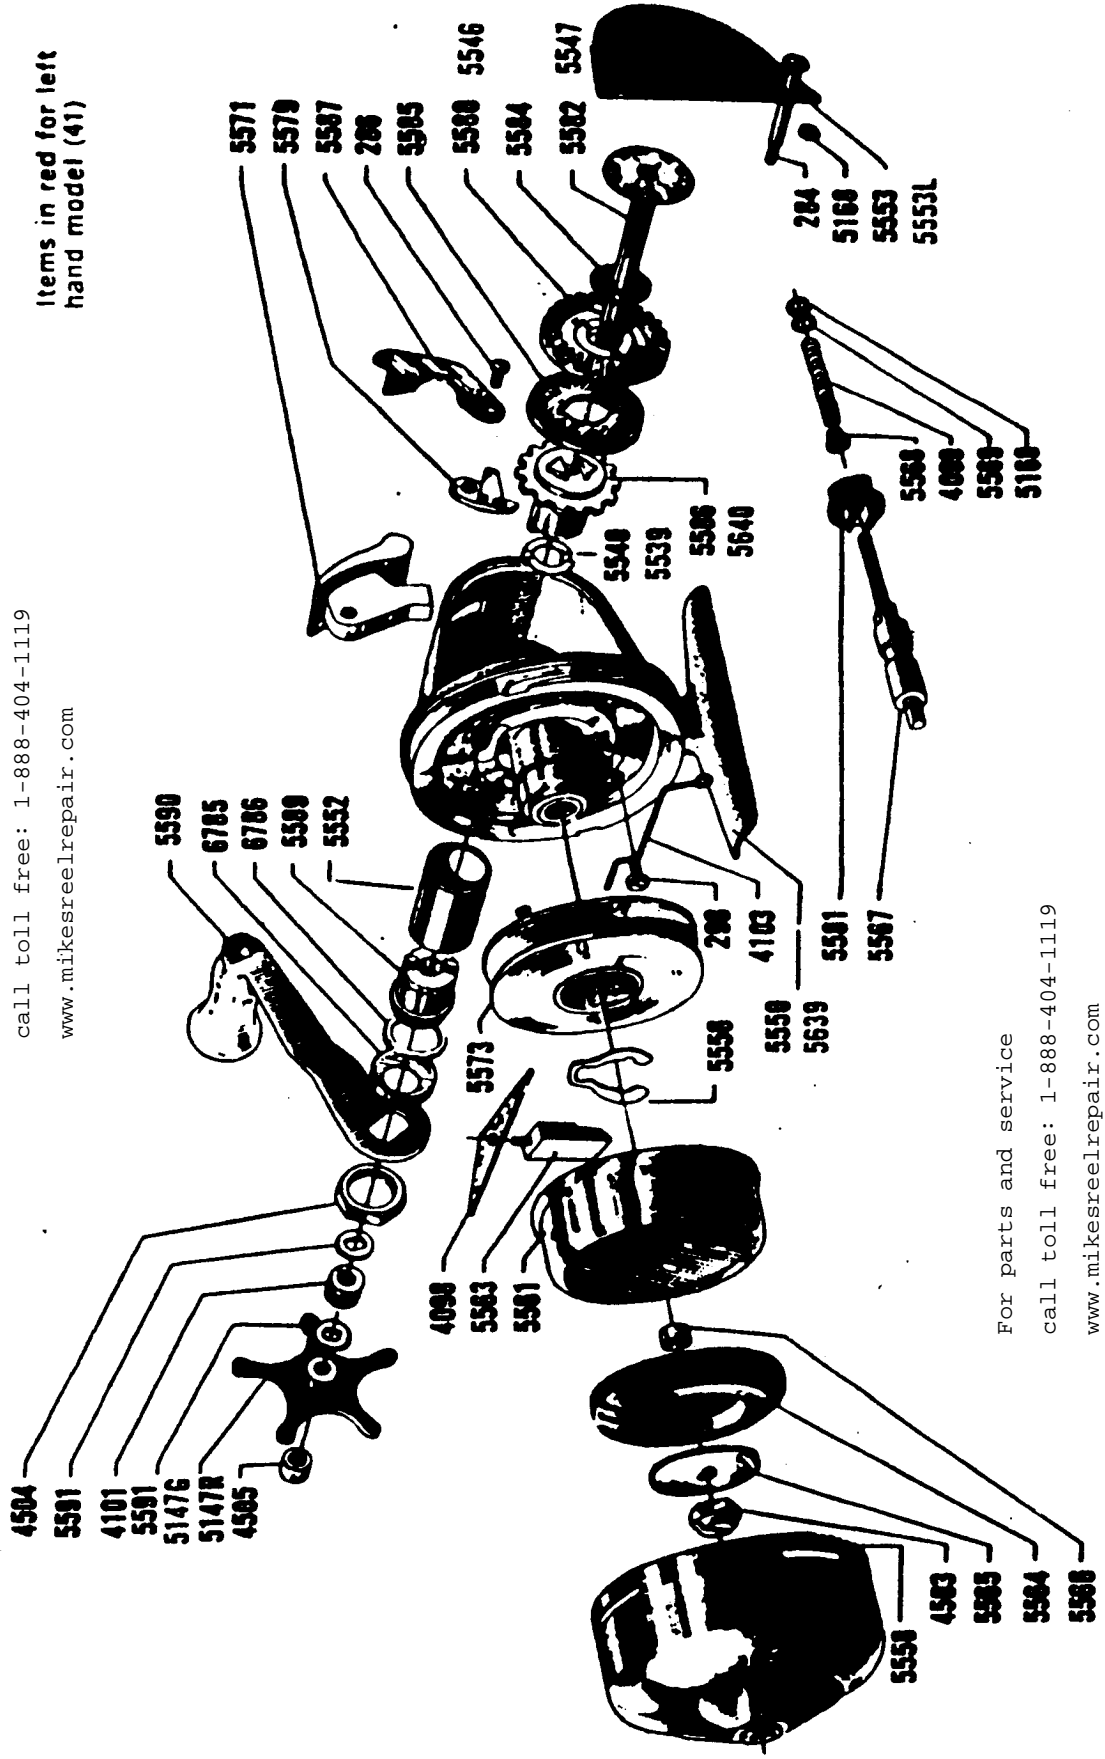

226

Garcia ABU-MATIC 40-41-60

For parts and service

call toll free: 1-888-404-1119

www.mikesreelrepair.com

Items in red for left hand model (41)

For parts and service

call toll free: 1-888-404-1119