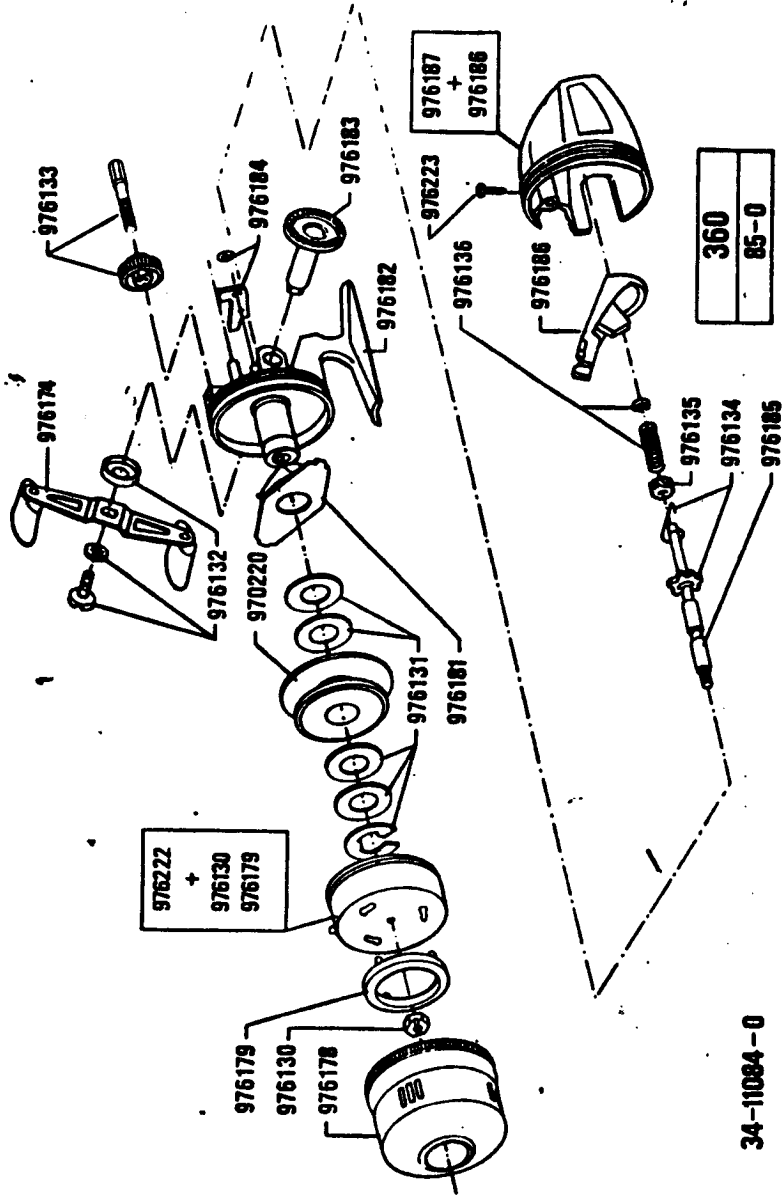

For parts and service
call toll free: 1-888-404-1119
www.mikesreelrepair.com

349

X

34-11084-0

For parts and service
call toll free: 1-888-404-1119
www.mikesreelrepair.com