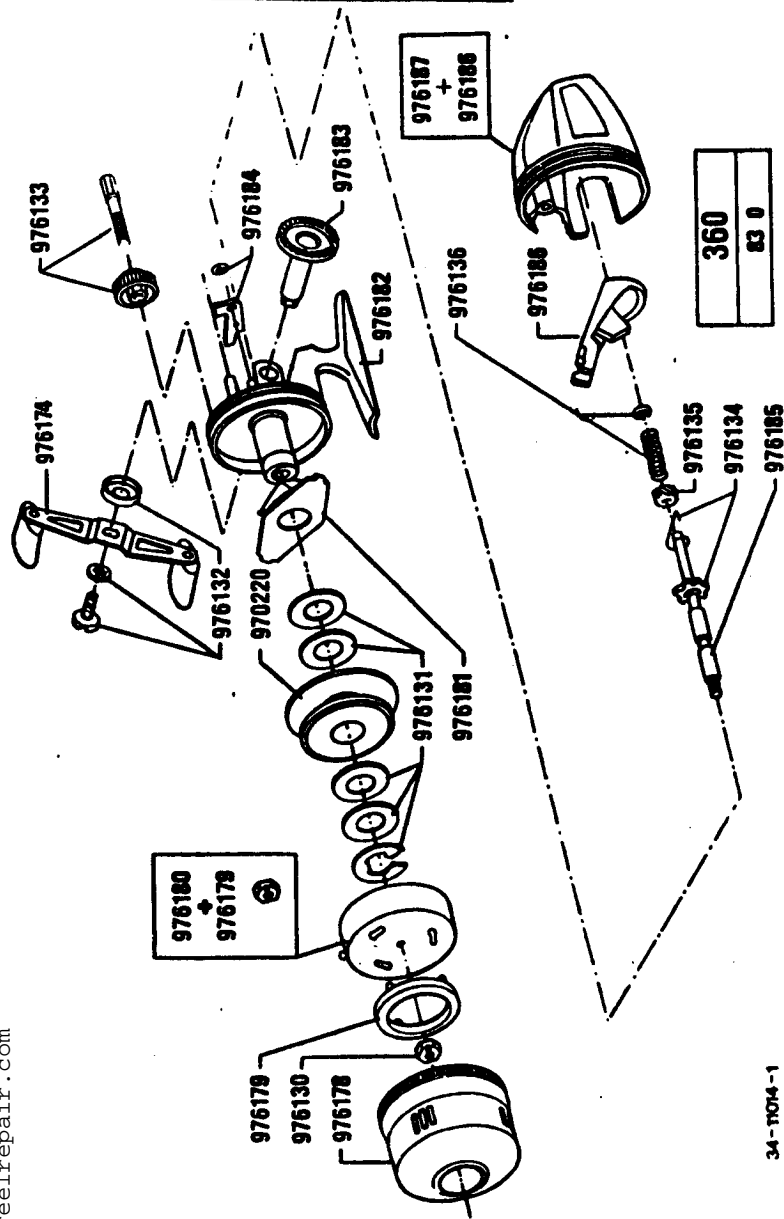

For parts and service
call toll free: 1-888-404-1119
www.mikesreelrepair.com

X

34-11014-1

For parts and service
call toll free: 1-888-404-1119
www.mikesreelrepair.com