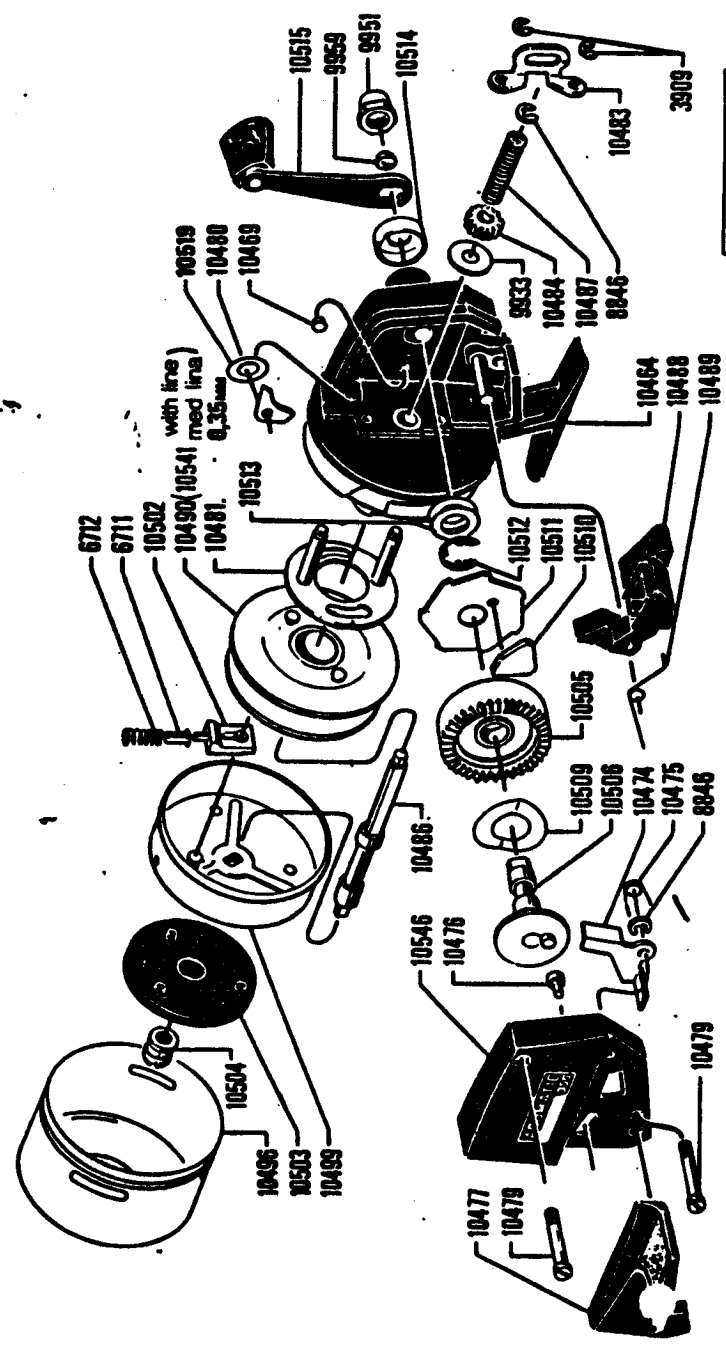

For parts and service
 call toll free: 1-888-404-1119
 www.mikesreelrepair.com

246

X

350
76 08 00

For parts and service
 call toll free: 1-888-404-1119
 www.mikesreelrepair.com