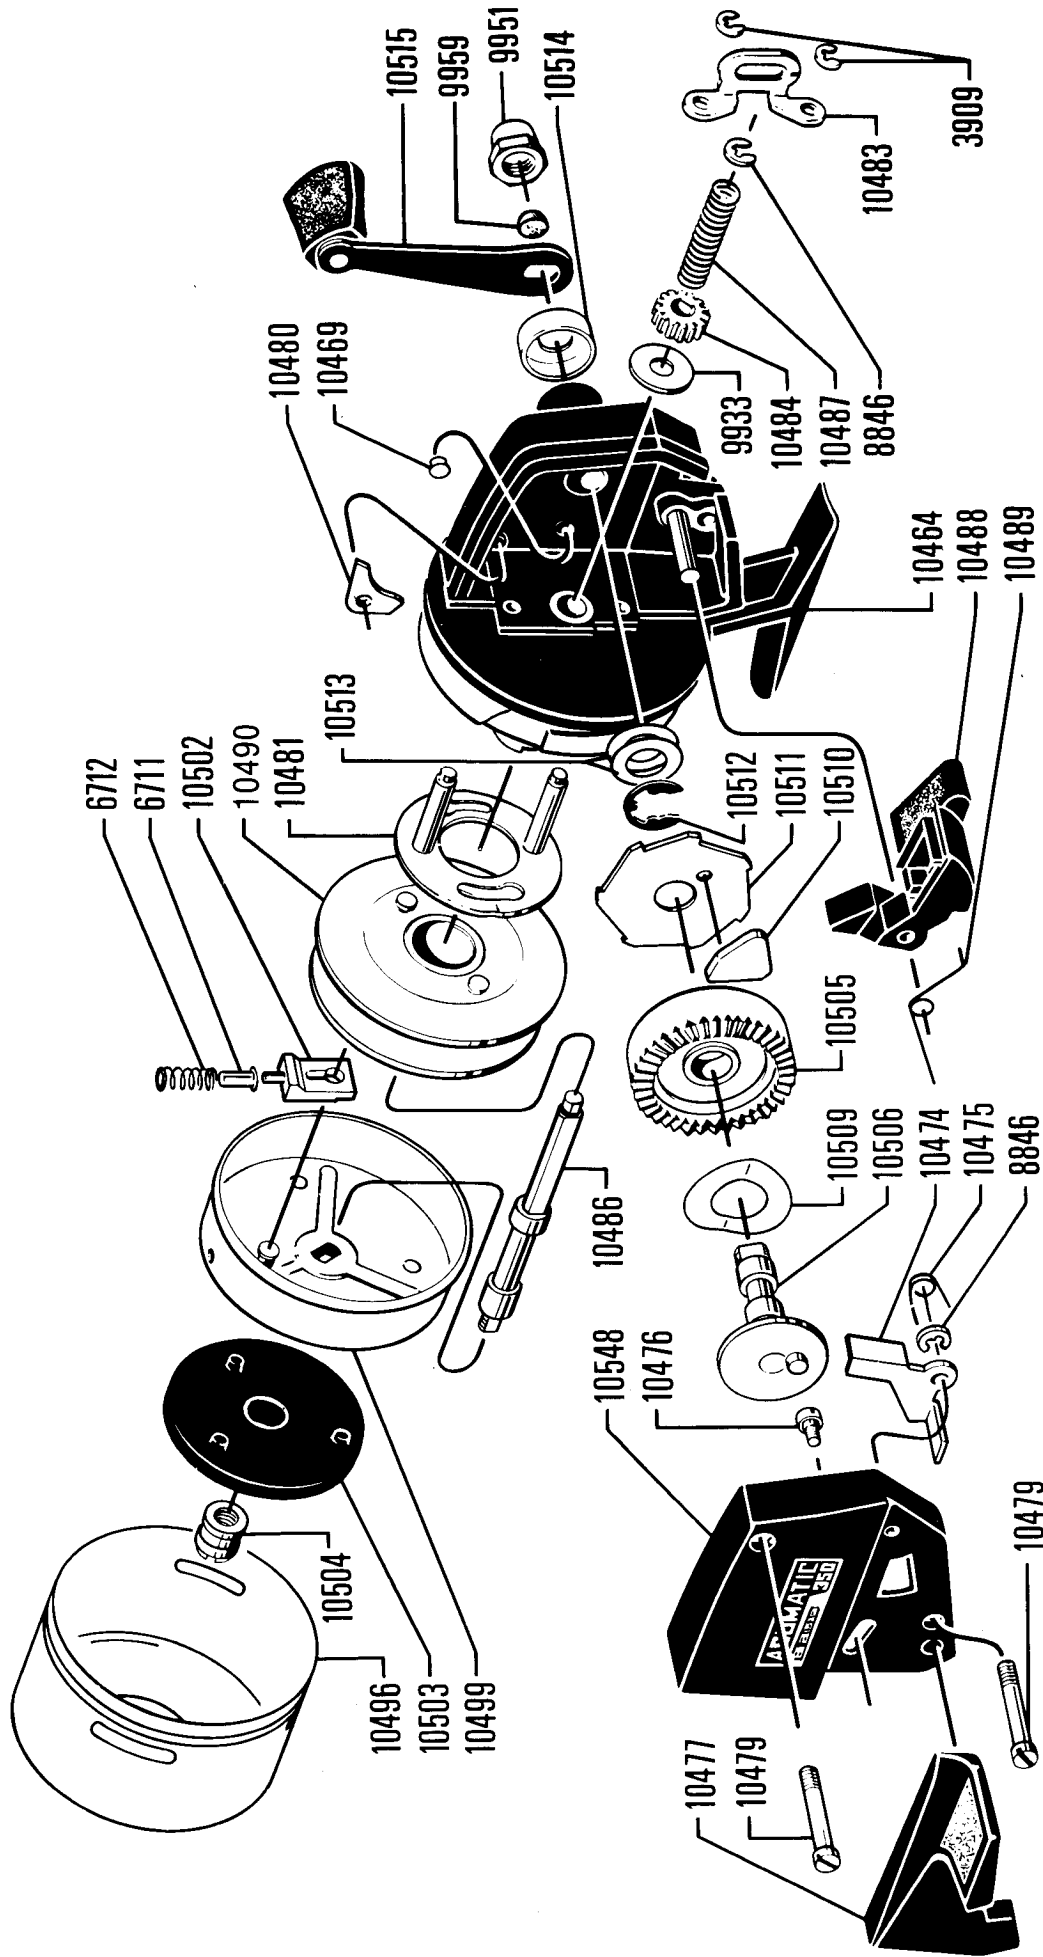

For parts and service  
call toll free: 1-888-404-1119  
www.mikesreelrepair.com

**350**

**ABU-MATIC**

For parts and service  
call toll free: 1-888-404-1119  
www.mikesreelrepair.com