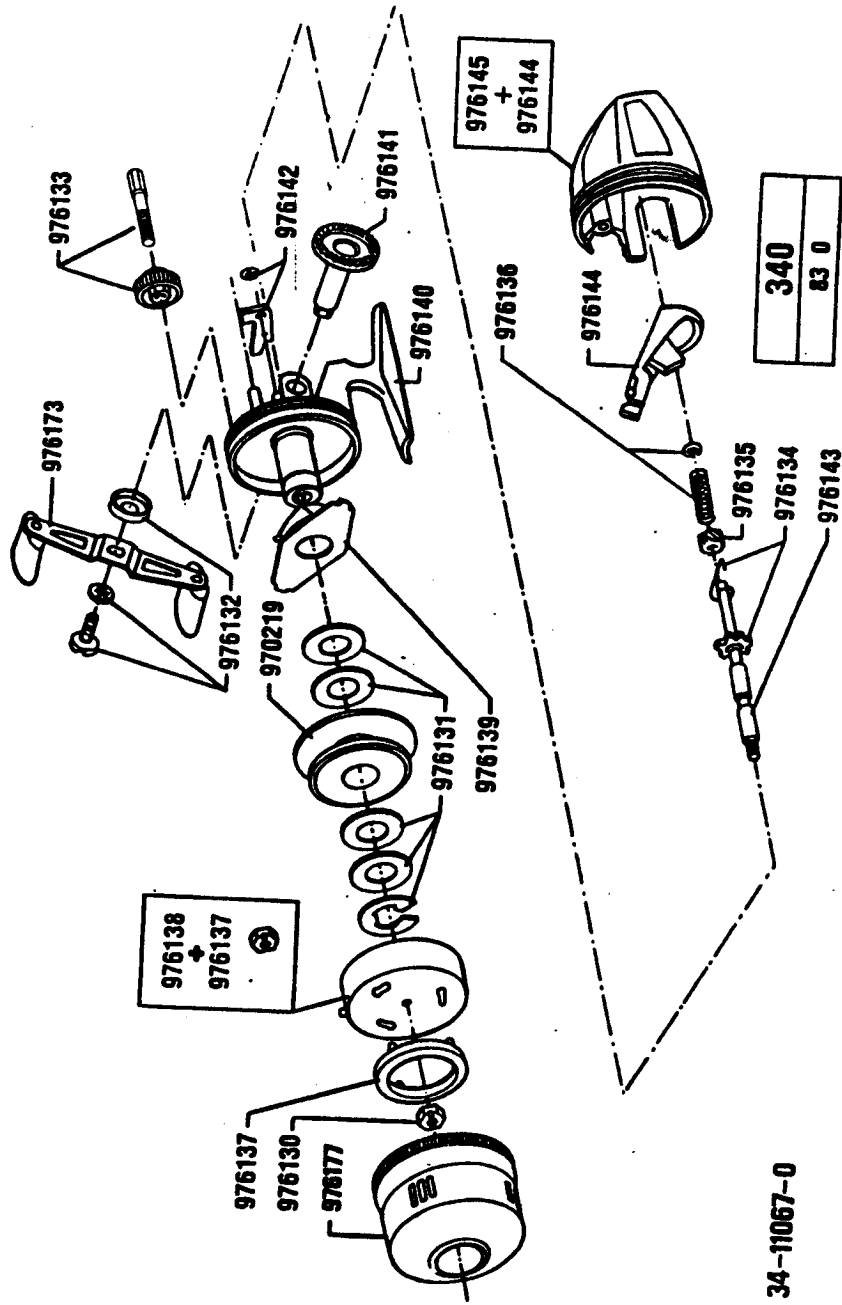

For parts and service

call toll free: 1-888-404-1119

www.mikesreelrepair.com

X

For parts and service

call toll free: 1-888-404-1119

www.mikesreelrepair.com