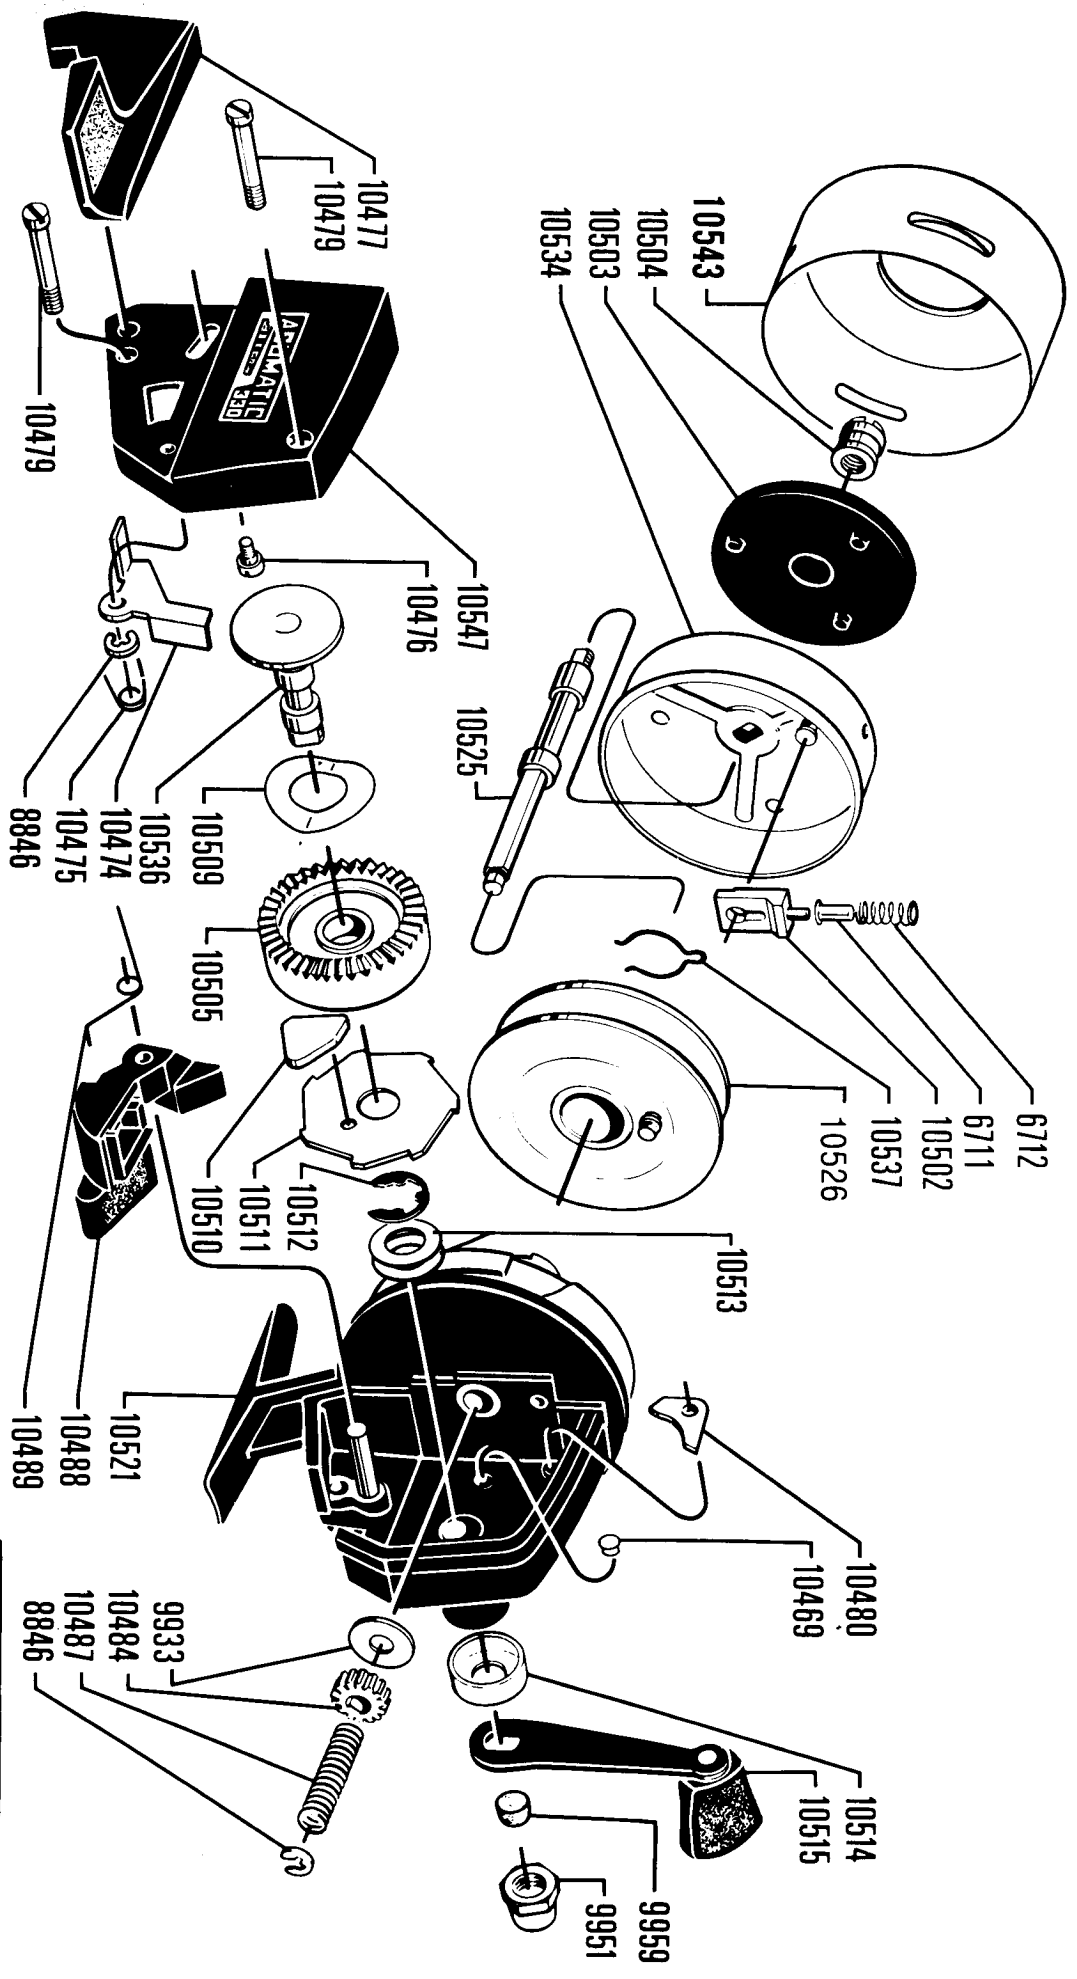

For parts and service  
 call toll free: 1-888-404-1119  
[www.mikesreelrepair.com](http://www.mikesreelrepair.com)

**ABU-MATIC 330**

For parts and service  
 call toll free: 1-888-404-1119  
[www.mikesreelrepair.com](http://www.mikesreelrepair.com)