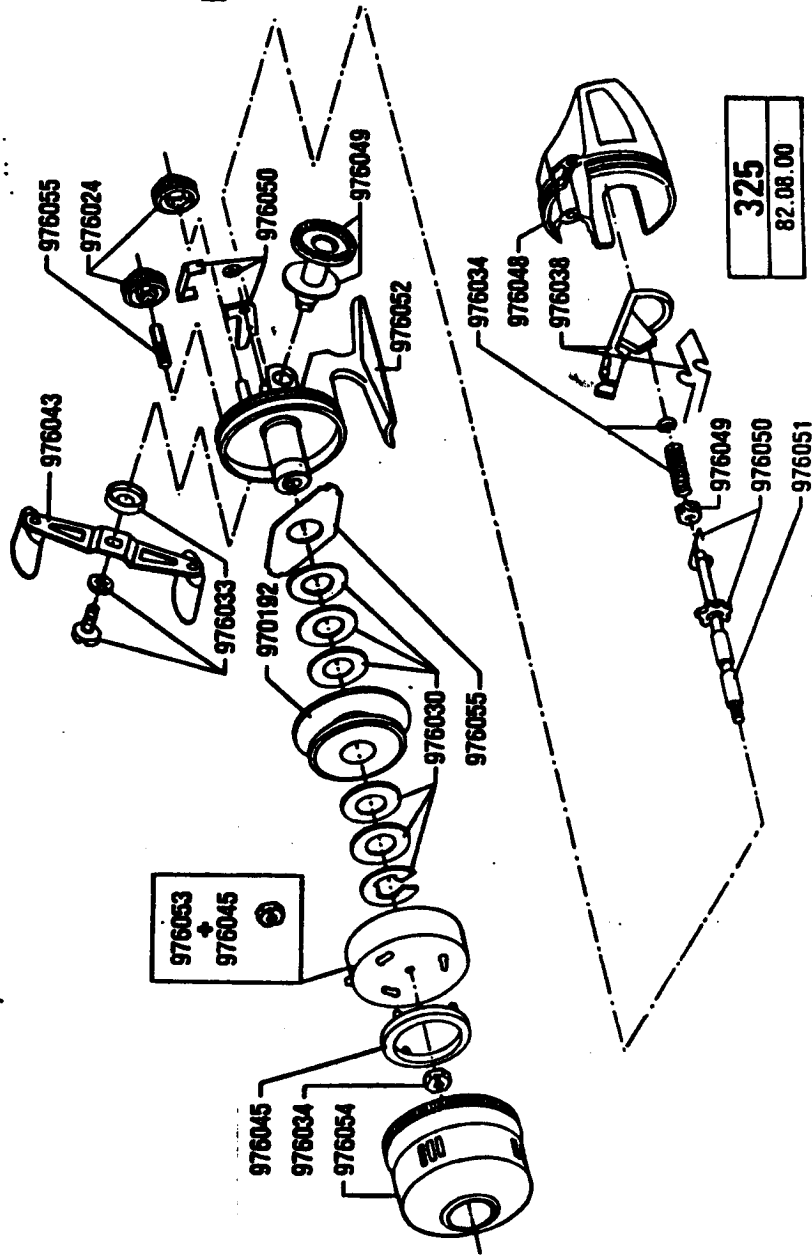

For parts and service
call toll free: 1-888-404-1119
www.mikesreelrepair.com

x

For parts and service
call toll free: 1-888-404-1119
www.mikesreelrepair.com