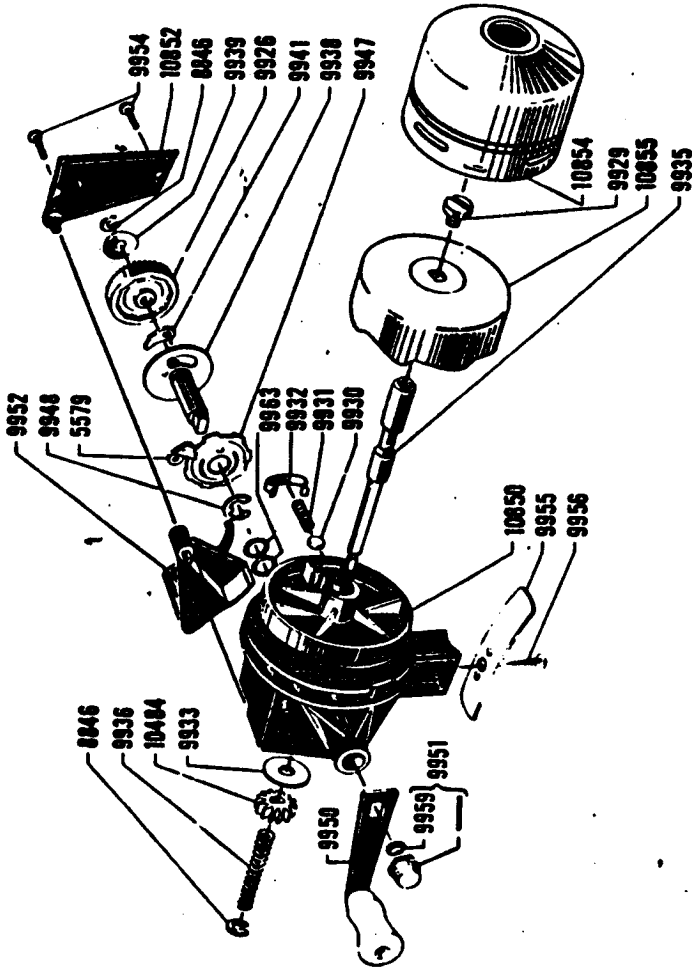

For parts and service  
call toll free: 1-888-404-1119  
www.mikesreelrepair.com

<b>320</b>
77 · 10 · 00

For parts and service  
call toll free: 1-888-404-1119  
www.mikesreelrepair.com