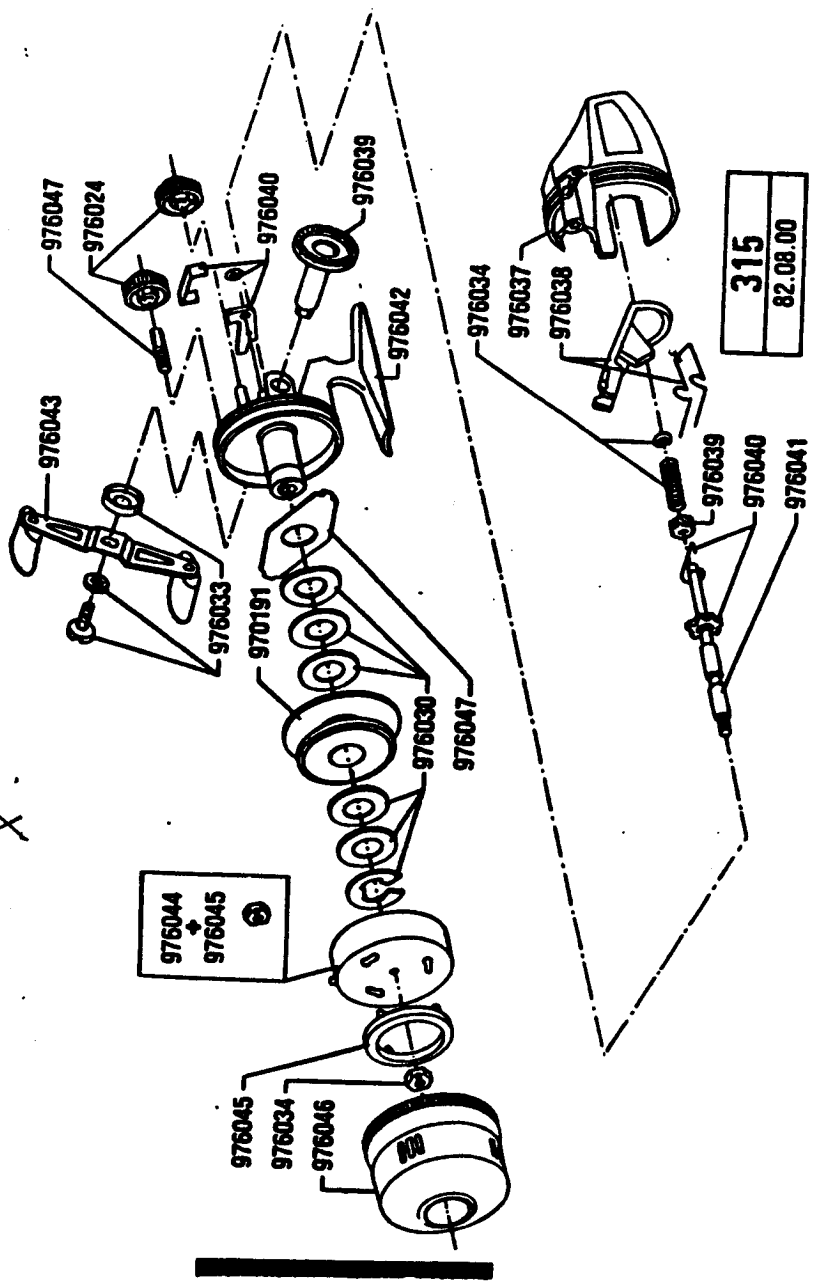

For parts and service

call toll free: 1-888-404-1119

www.mikesreelrepair.com

X

315
82.08.00

For parts and service

call toll free: 1-888-404-1119

www.mikesreelrepair.com