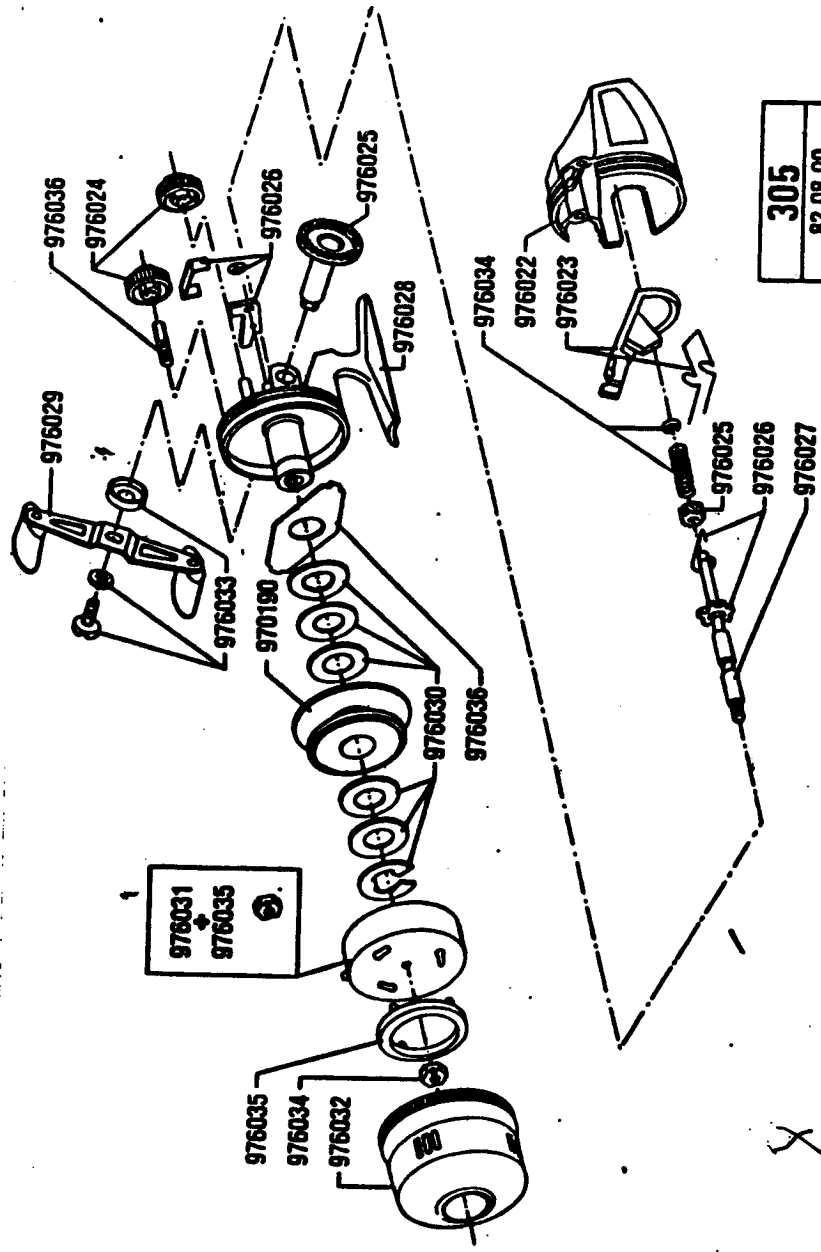

For parts and service

call toll free: 1-888-404-1119

www.mikesreelrepair.com

| |
|----------|
| 305 |
| 82.08.00 |

For parts and service

call toll free: 1-888-404-1119

www.mikesreelrepair.com