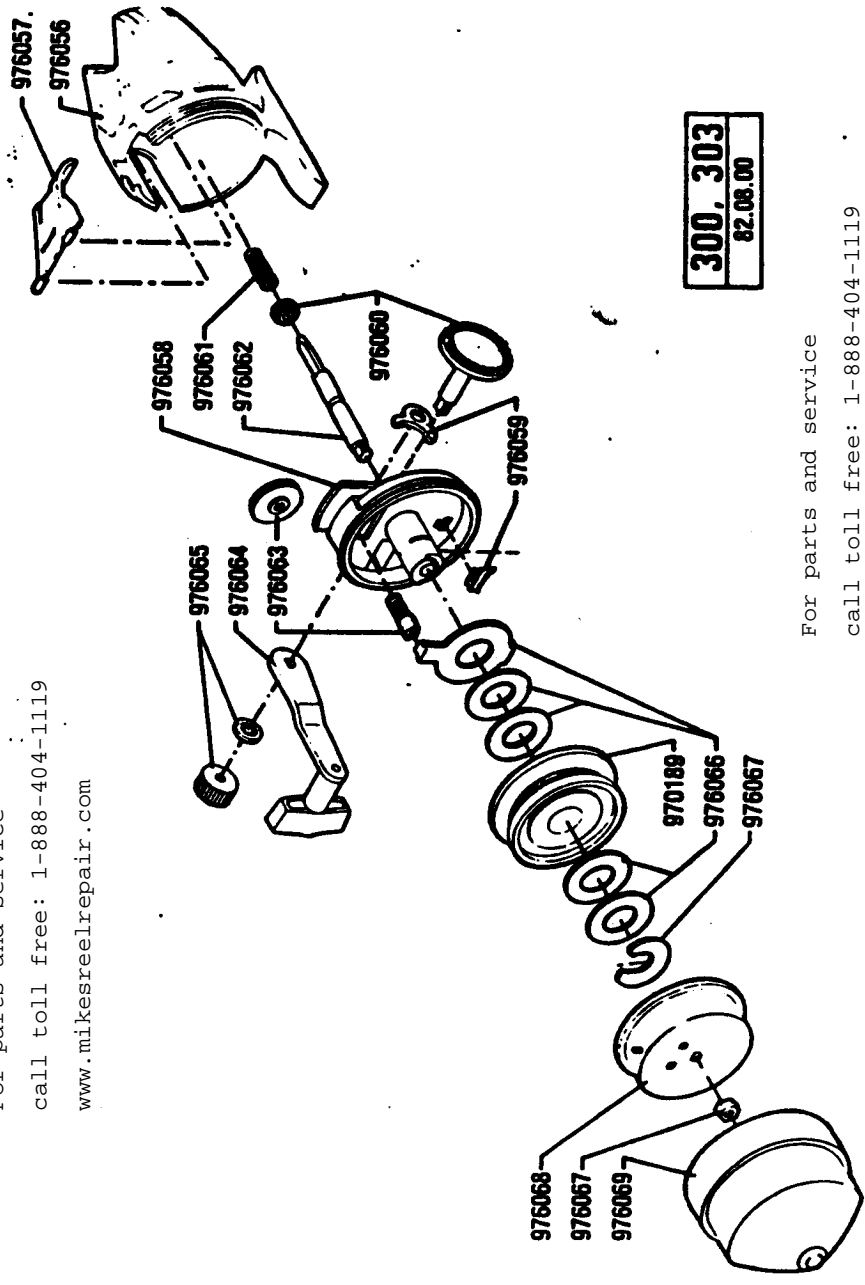

X

For parts and service  
call toll free: 1-888-404-1119  
www.mikesreelrepair.com

<b>300,303</b>
82.08.00

For parts and service  
call toll free: 1-888-404-1119  
www.mikesreelrepair.com