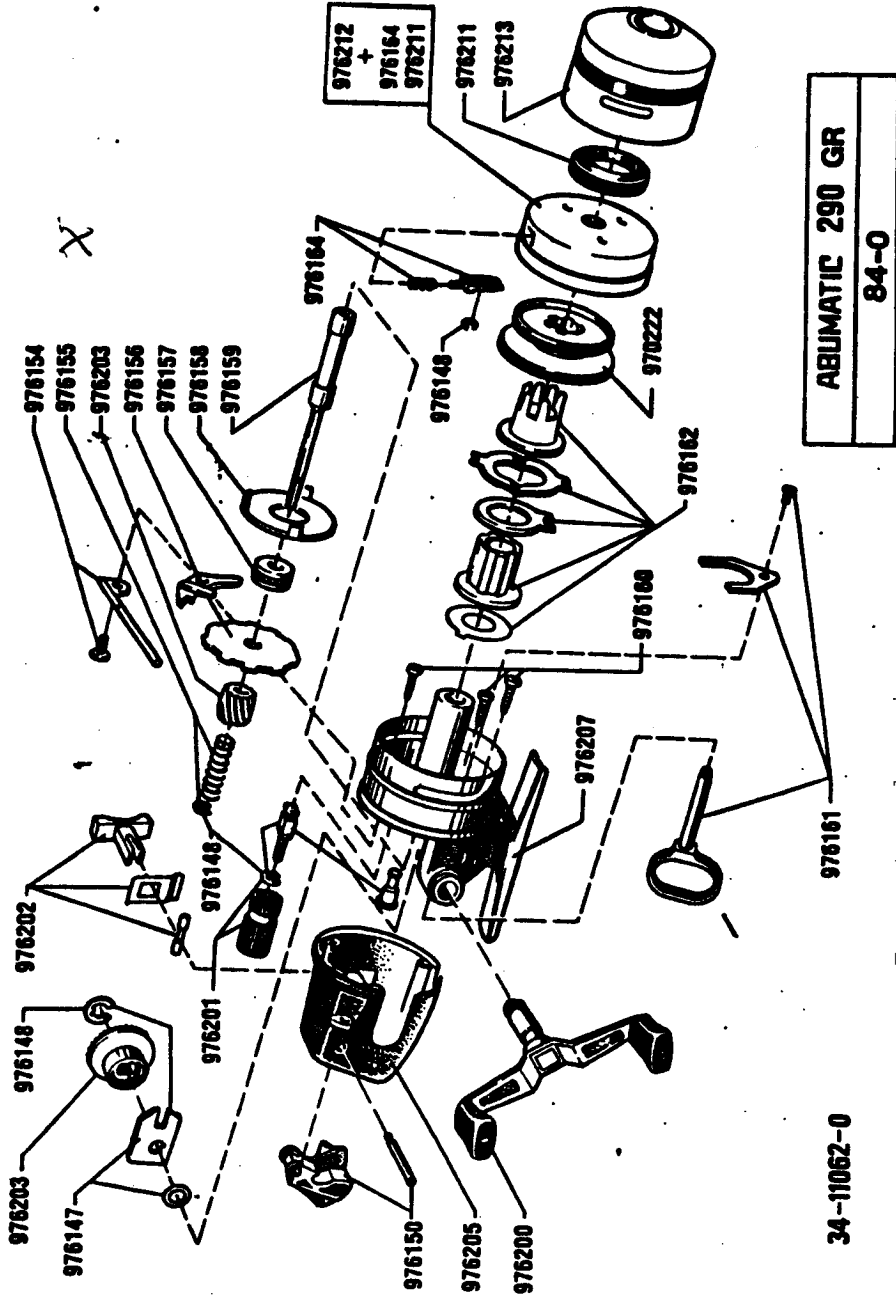

For parts and service
call toll free: 1-888-404-1119
www.mikesreelrepair.com

240

For parts and service
call toll free: 1-888-404-1119
www.mikesreelrepair.com