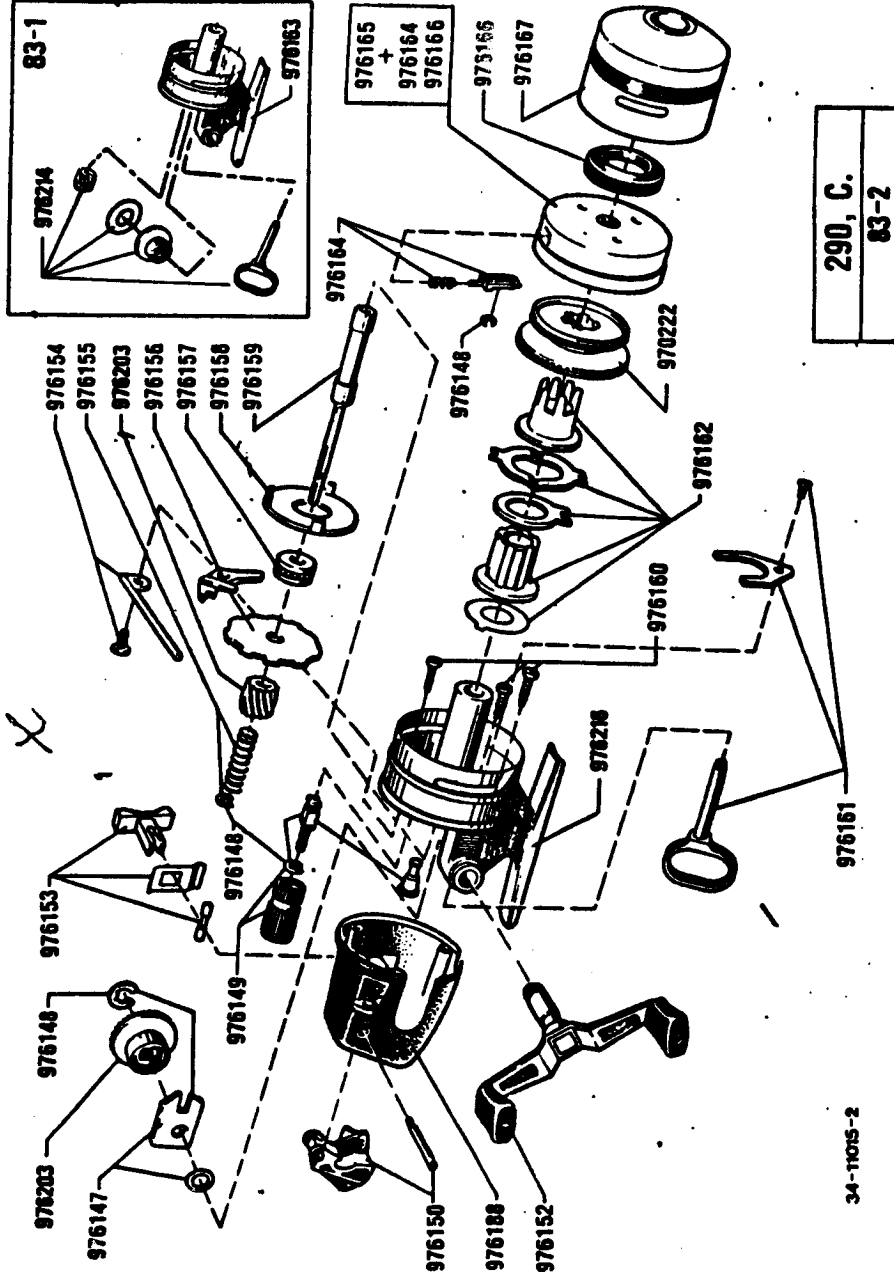

For parts and service
call toll free: 1-888-404-1119
www.mikesreelrepair.com

For parts and service
call toll free: 1-888-404-1119
www.mikesreelrepair.com