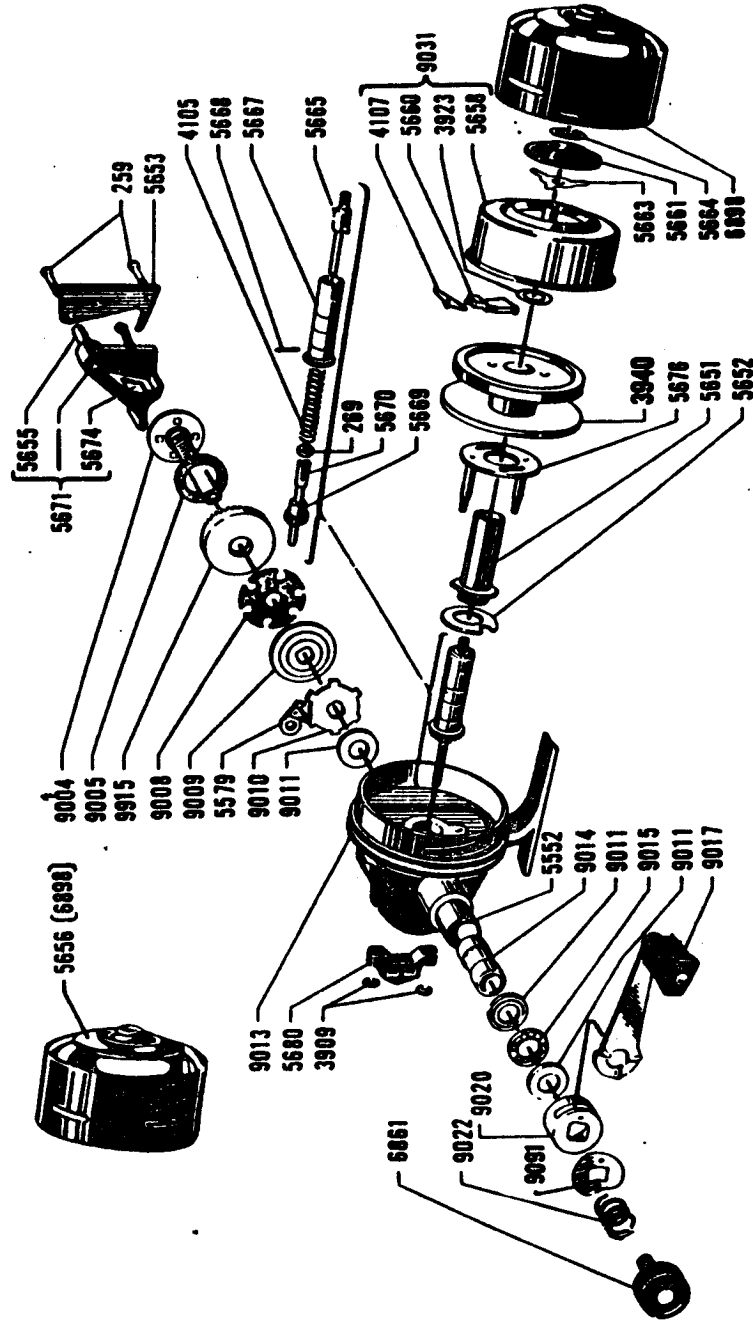

For parts and service
call toll free: 1-888-404-1119
www.mikesreelrepair.com

210

Garrett ABU MATIC 280

For parts and service
call toll free: 1-888-404-1119
www.mikesreelrepair.com