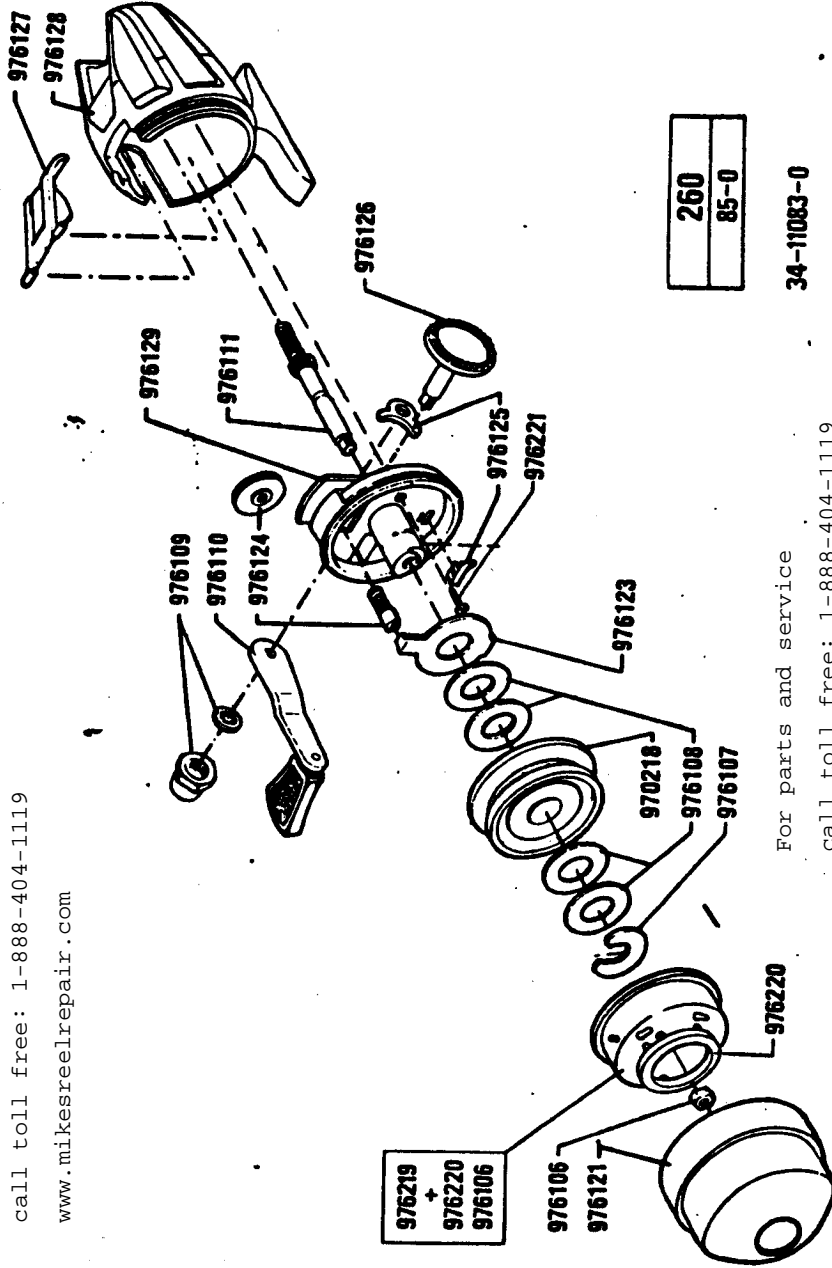

For parts and service

call toll free: 1-888-404-1119

[www.mikesreelrepair.com](http://www.mikesreelrepair.com)

260
85-0

For parts and service

call toll free: 1-888-404-1119

[www.mikesreelrepair.com](http://www.mikesreelrepair.com)

34-11083-0