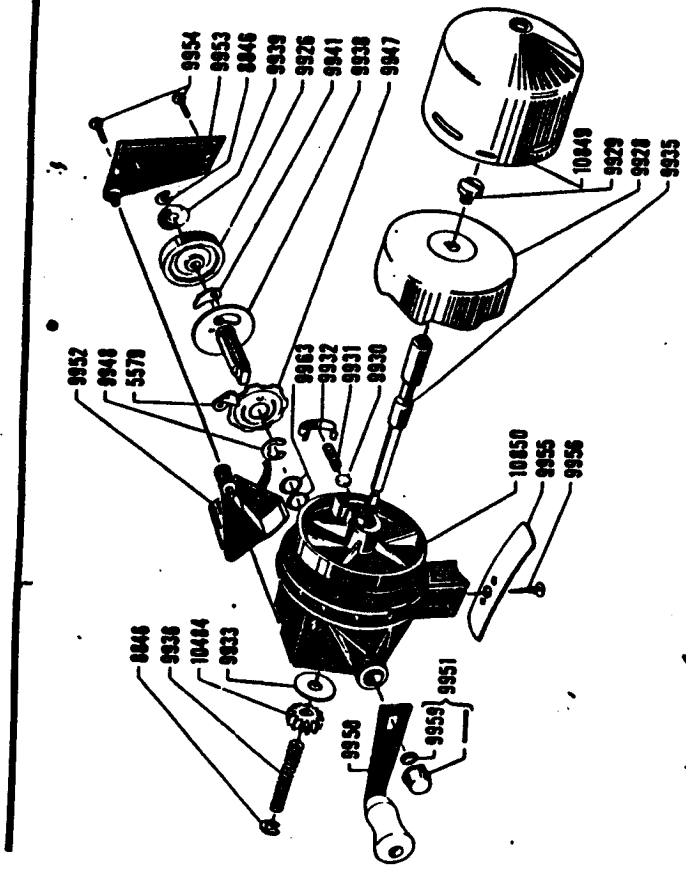

For parts and service
 call toll free: 1-888-404-1119
 www.mikesreelrepair.com

X 2.16

220
77 · 10 · 00

48 For parts and service
 call toll free: 1-888-404-1119
 www.mikesreelrepair.com