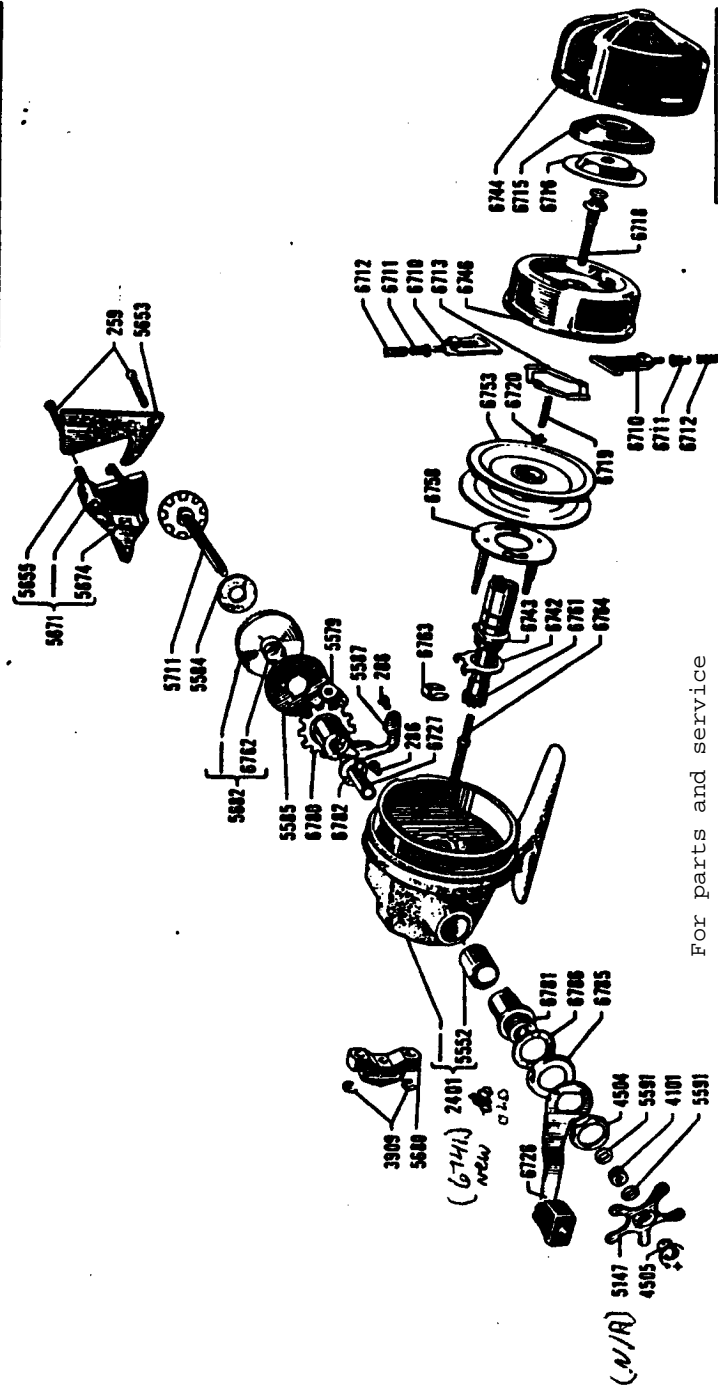

For parts and service  
 call toll free: 1-888-404-1119  
 www.mikesreelrepair.com

*OLD NEW (BLACK)*  
 6715 (6776)

*NEW OLD*  
 6741 (2401)

For parts and service  
 call toll free: 1-888-404-1119  
 www.mikesreelrepair.com

170  
 74 . 09 . 01