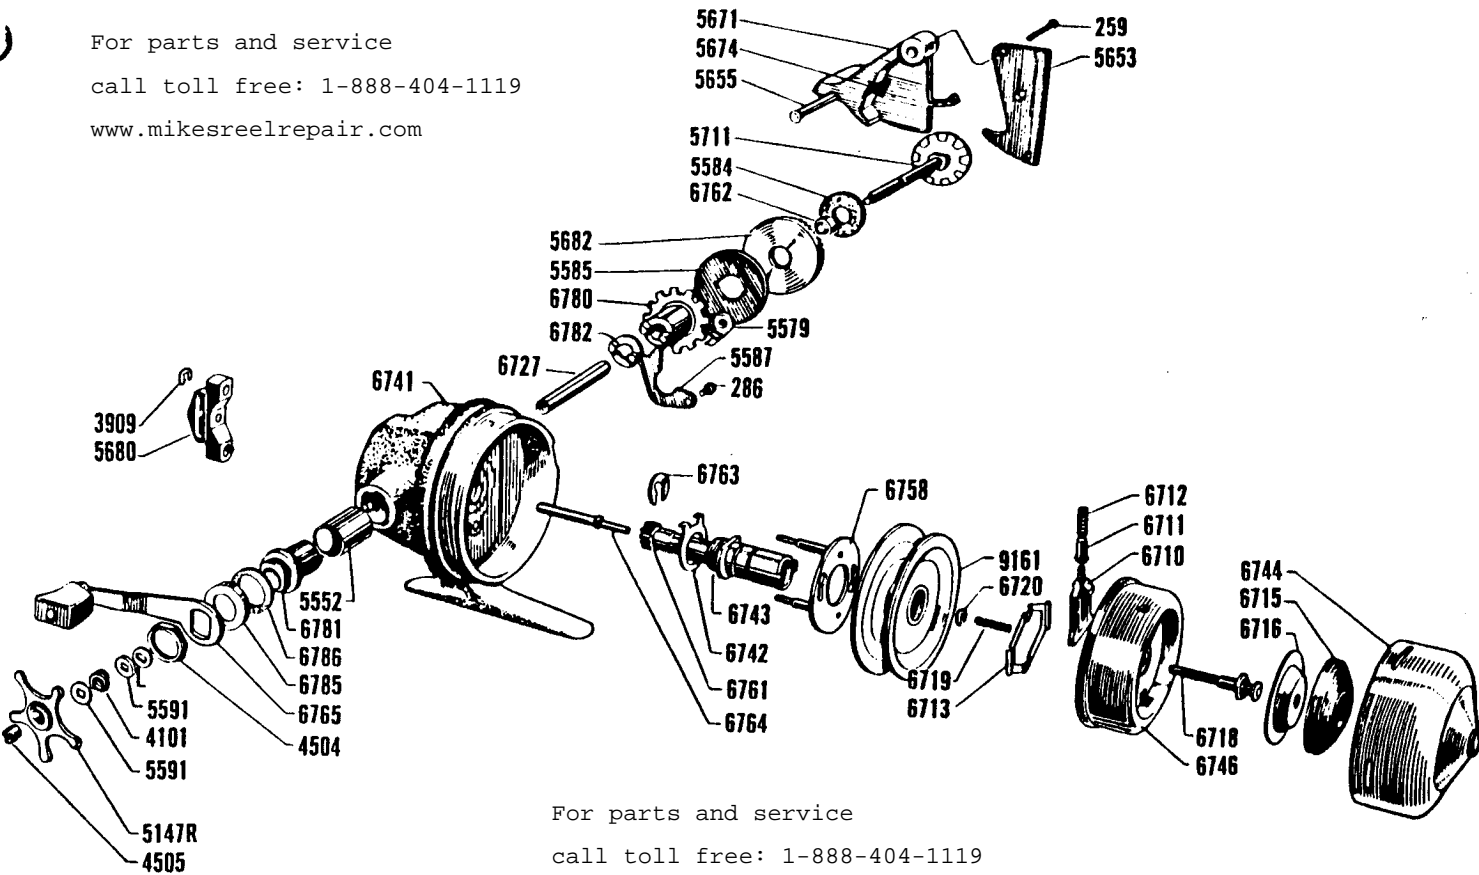

Garcia

ABU-MATIC 170

For parts and service
 call toll free: 1-888-404-1119
 www.mikesreelrepair.com

For parts and service
 call toll free: 1-888-404-1119
 www.mikesreelrepair.com

Prices subject to change without notice

No.	Part Name	Price
259	Side Plate Screw	(each) .15
286	Lock Arm Screw	(each) .10
3909	"C" Lock	(each) .10
4101	Brake Spring	.25
4504	Handle Bearing Lock Nut	.25
4505	Handle Lock Nut (left hand thread)	.15
5147	Star Wheel	1.75
5552	Oilite Bushing	.50
5579	Anti Reverse Dog	.75
5584	Base Drag Washer	.10
5585	Drag Pressure Plate	1.00
5587	Ratchet Lock Arm	.25
5591	Brake Spring Washer	(each) .10
5653	Side Plate	.75
5655	Release Trigger Bushing	.10
5671	Line Release Trigger	.75

No.	Part Name	Price
5674	Release Trigger Plate	.10
5680	Oscillation Guide	.25
5682	Drive Gear with Click Spring	2.50
5711	Drive Shaft with Click Plate	1.60
6710	Line Pick Up Ejector	(each) .25
6711	Line Pick Up	(each) .60
6712	Line Pick Up Spring	(each) .10
6713	Ejector Clamp	.15
6715	Rubber Cushion	.60
6716	Cushion Plate	.60
6718	Winding Cup Shaft	.65
6719	Winding Cup Shaft Spring	.10
6720	"C" Lock	.10
6727	Drive Shaft Bushing	.25
6741	Housing	4.75
6742	Pinion Bushing Lock	.10

Please specify both reel model and part numbers when ordering.

No.	Part Name	Price
6743	Pinion Gear Bushing	1.60
6744	Bell Cover	3.00
6746	Winding Cup	5.50
6758	Spool Mount	1.50
6761	Pinion Gear	1.25
6762	Drive Gear Center Ring	.25
6763	Pinion "C" Lock	.10
6764	Throw Out Pin	.25
6765	Handle	1.75
6780	Anti Reverse Ratchet	1.00
6781	Handle Bearing	1.00
6782	Synchro Slide	.15
6785	Dust Shield	.25
6786	Felt Oil Retainer	.10
9161	(6753) Spool, (with container)	3.00
9228	Spool Container	.60