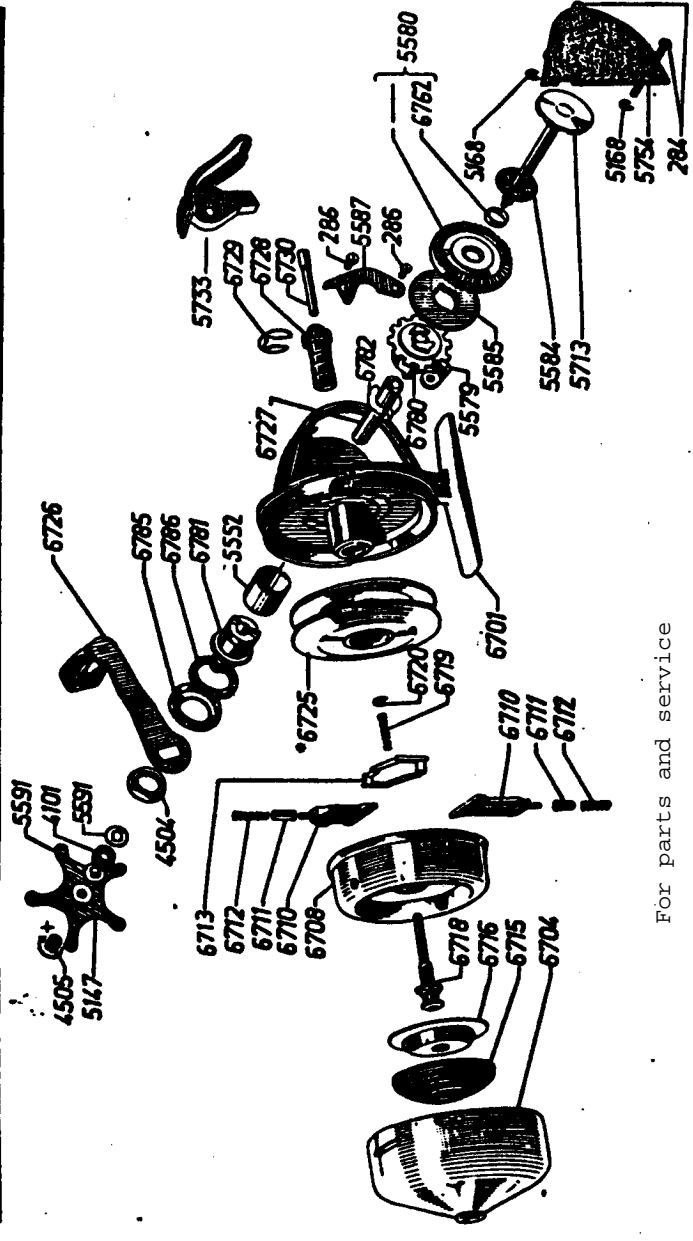

For parts and service
 call toll free: 1-888-404-1119
 www.mikesreelrepair.com

For parts and service
 call toll free: 1-888-404-1119
 www.mikesreelrepair.com

160
67 · 11 · 02