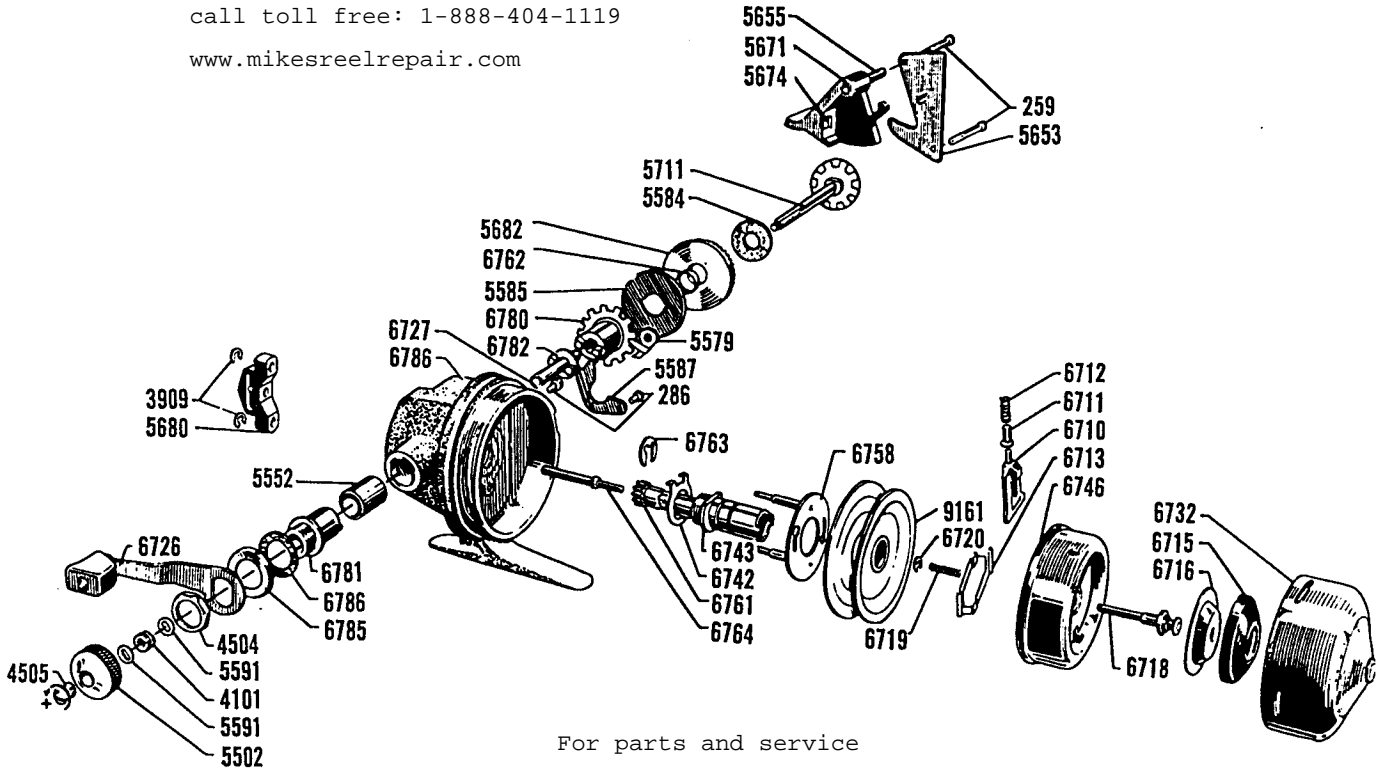

# Garcia ABU-MATIC 155

For parts and service  
 call toll free: 1-888-404-1119  
 www.mikesreelrepair.com

For parts and service  
 call toll free: 1-888-404-1119  
 www.mikesreelrepair.com

Prices subject to change without notice

No.	Part Name	Price	No.	Part Name	Price	No.	Part Name	Price
259	Side Plate Screw	(each) .15	5674	Release Trigger Plate	.10	6742	Pinion Bushing Lock	.10
286	Lock Arm Screw	(each) .10	5680	Oscillation Guide	.25	6743	Pinion Gear Bushing	1.60
3909	"C" Lock	(each) .10	5682	Drive Gear with Click Spring	2.50	6746	Winding Cup	5.50
4101	Brake Spring	.25	5711	Drive Shaft with Click Plate	1.60	6758	Spool Mount	1.50
4504	Handle Bearing Lock Nut	.25	6710	Line Pick Up Ejector	.20	6761	Pinion Gear	1.25
4505	Handle Lock Nut (left hand thread)	.25	6711	Line Pick Up	.60	6762	Drive Gear Center Ring	.25
5502	Drag Adjusting Knob	.75	6712	Line Pick Up Spring	.10	6763	Pinion "C" Lock	.10
5552	Oilite Bushing	.50	6713	Ejector Clamp	.15	6764	Throw Out Pin	.25
5579	Anti Reverse Dog	.75	6715	Rubber Cushion	.60	6780	Anti Reverse Ratchet	1.00
5584	Base Drag Washer	.10	6716	Cushion Plate	.60	6781	Handle Bearing	1.00
5585	Drag Pressure Plate	1.00	6718	Winding Cup Shaft	.65	6782	Synchro Slide	.15
5587	Ratchet Lock Arm	.25	6719	Winding Cup Shaft Spring	.10	6785	Dust Shield	.25
5591	Brake Spring Washer	(each) .10	6720	"C" Lock	.10	6786	Felt Oil Retainer	.10
5653	Side Plate	.75	6726	Handle	1.75	6876	Housing	4.75
5655	Release Trigger Bushing	.10	6727	Drive Shaft Bushing	.25	9161	Spool (with container)	3.00
5671	Line Release Trigger	1.00	6732	Bell Cover	3.50	9228	Spool Container	.50

Please specify both reel model and part numbers when ordering.

## PARTS AND SERVICE AVAILABLE AT THE FOLLOWING REGIONAL FACTORY REPAIR DEPOTS:

**FACTORY SERVICE**  
 RODS, REELS AND PARTS

**THE GARCIA SERVICE DEPARTMENT**  
 329 ALFRED AVENUE  
 TEANECK, NEW JERSEY 07666