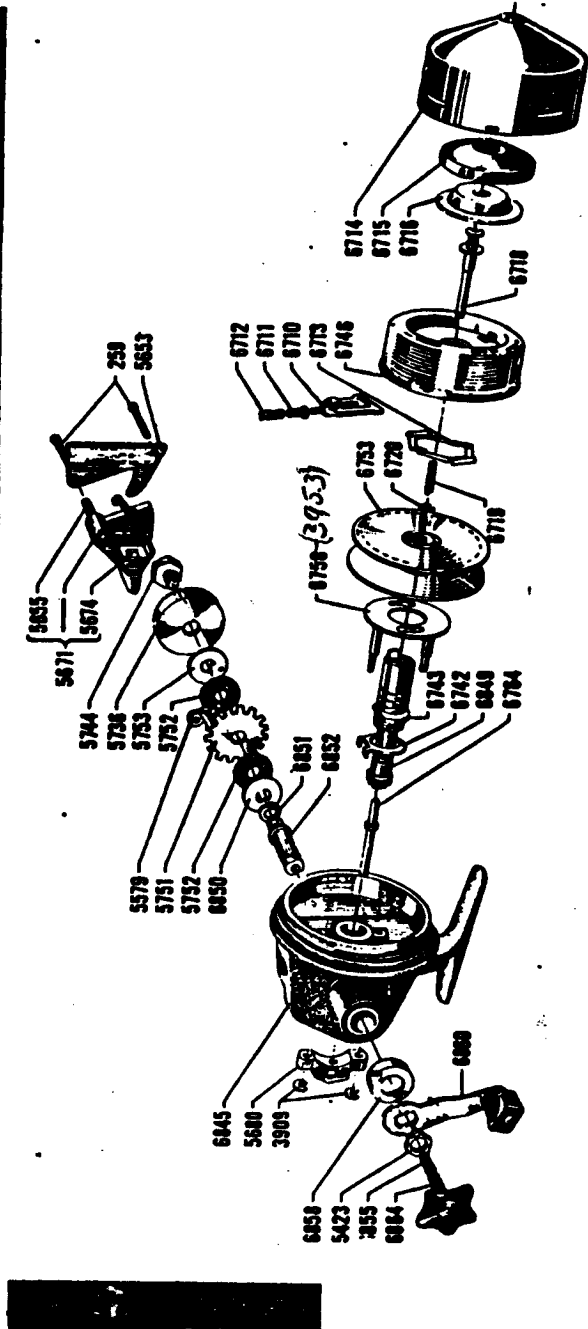

For parts and service  
 call toll free: 1-888-404-1119  
 www.mikesreelrepair.com

NEW  
 # 048 H  
 6758 (3953)

145
71 01 00

For parts and service  
 call toll free: 1-888-404-1119  
 www.mikesreelrepair.com