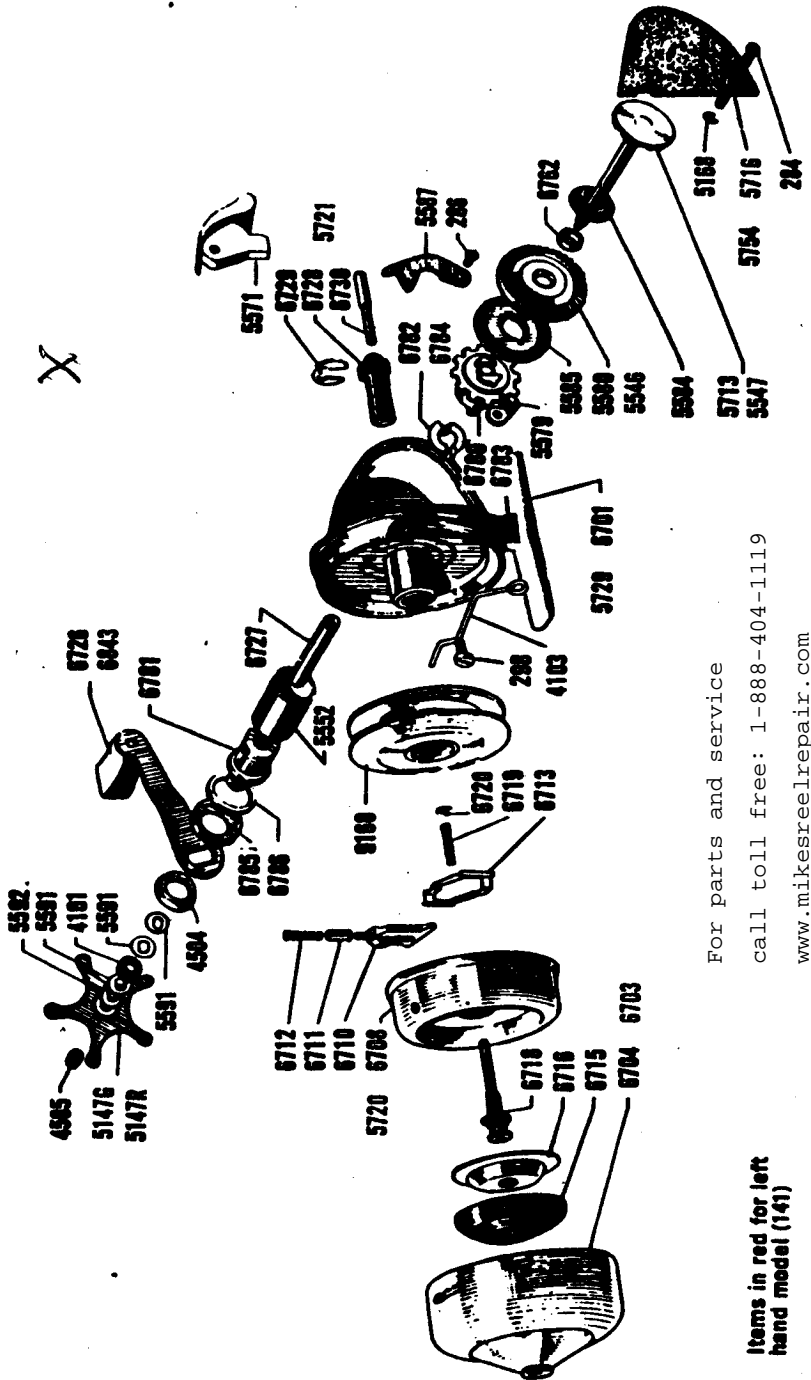

For parts and service
 call toll free: 1-888-404-1119
 www.mikesreelrepair.com

Garcia ABU-MATIC 140-141-160

For parts and service
 call toll free: 1-888-404-1119
 www.mikesreelrepair.com

Items in red for left hand model (141)

Please specify both reel model and part numbers when ordering.