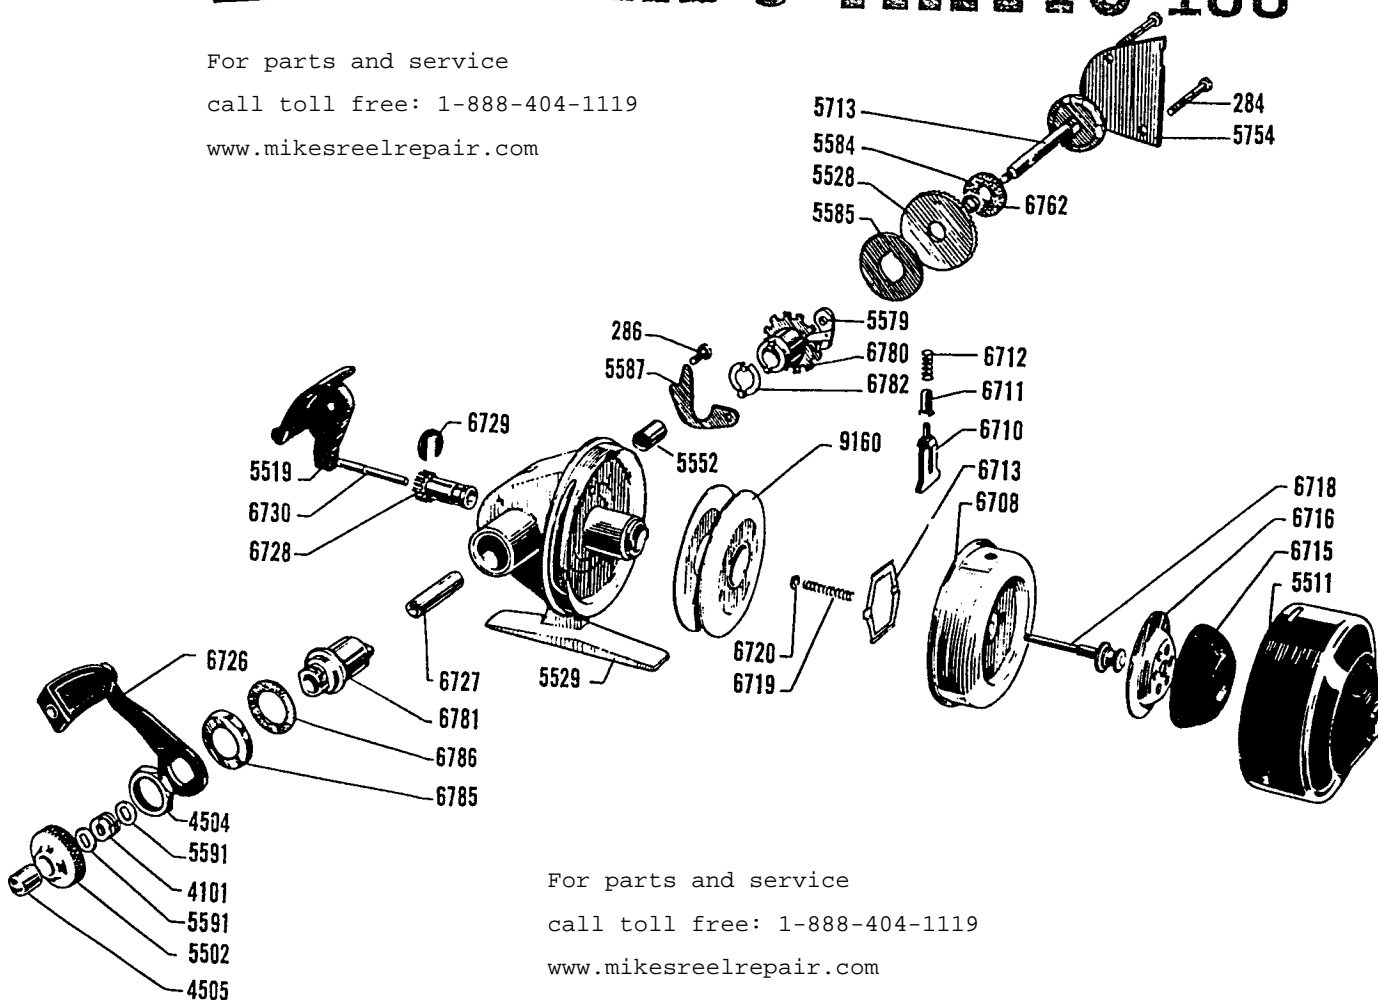

Garcia ABU-MATIC 136

For parts and service
 call toll free: 1-888-404-1119
 www.mikesreelrepair.com

For parts and service
 call toll free: 1-888-404-1119
 www.mikesreelrepair.com

Prices subject to change without notice

No.	Part Name	Price
284	Side Plate Screw (each)	.15
286	Lock Arm Screw (each)	.10
4101	Brake Spring25
4504	Handle Bearing Lock Nut25
4505	Handle Lock Nut (left hand thread)....	.15
5502	Drag Adjusting Knob75
5511	Bell Cover	2.25
5519	Line Release Trigger50
5528	Drive Gear with Click Spring	2.50
5529	Housing	4.75
5552	Oilite Bushing50
5579	Anti Reverse Dog75
5584	Base Drag Washer10
5585	Drag Pressure Plate	1.00

No.	Part Name	Price
5587	Ratchet Lock Arm25
5591	Brake Spring Washer (each)	.10
5713	Drive Shaft with Click Plate	1.25
5754	Side Plate75
6708	Winding Cup	5.50
6710	Line Pick Up Ejector25
6711	Line Pick Up60
6712	Line Pick Up Spring10
6713	Ejector Clamp15
6715	Rubber Cushion60
6716	Cushion Plate60
6718	Winding Cup Shaft65
6719	Winding Cup Shaft Spring10
6720	"C" Lock10

Please specify both reel model and part numbers when ordering.

No.	Part Name	Price
6726	Handle	1.75
6727	Drive Shaft Bushing25
6728	Pinion Gear	1.25
6729	Pinion "C" Lock10
6730	Throw Out Pin35
6762	Drive Gear Center Ring25
6780	Anti Reverse Ratchet	1.00
6781	Handle Bearing	1.00
6782	Synchro Slide15
6785	Dust Shield25
9160	(6725) Spool, (with container)	2.25
6786	Felt Oil Retainer10
9228	Spool Container60