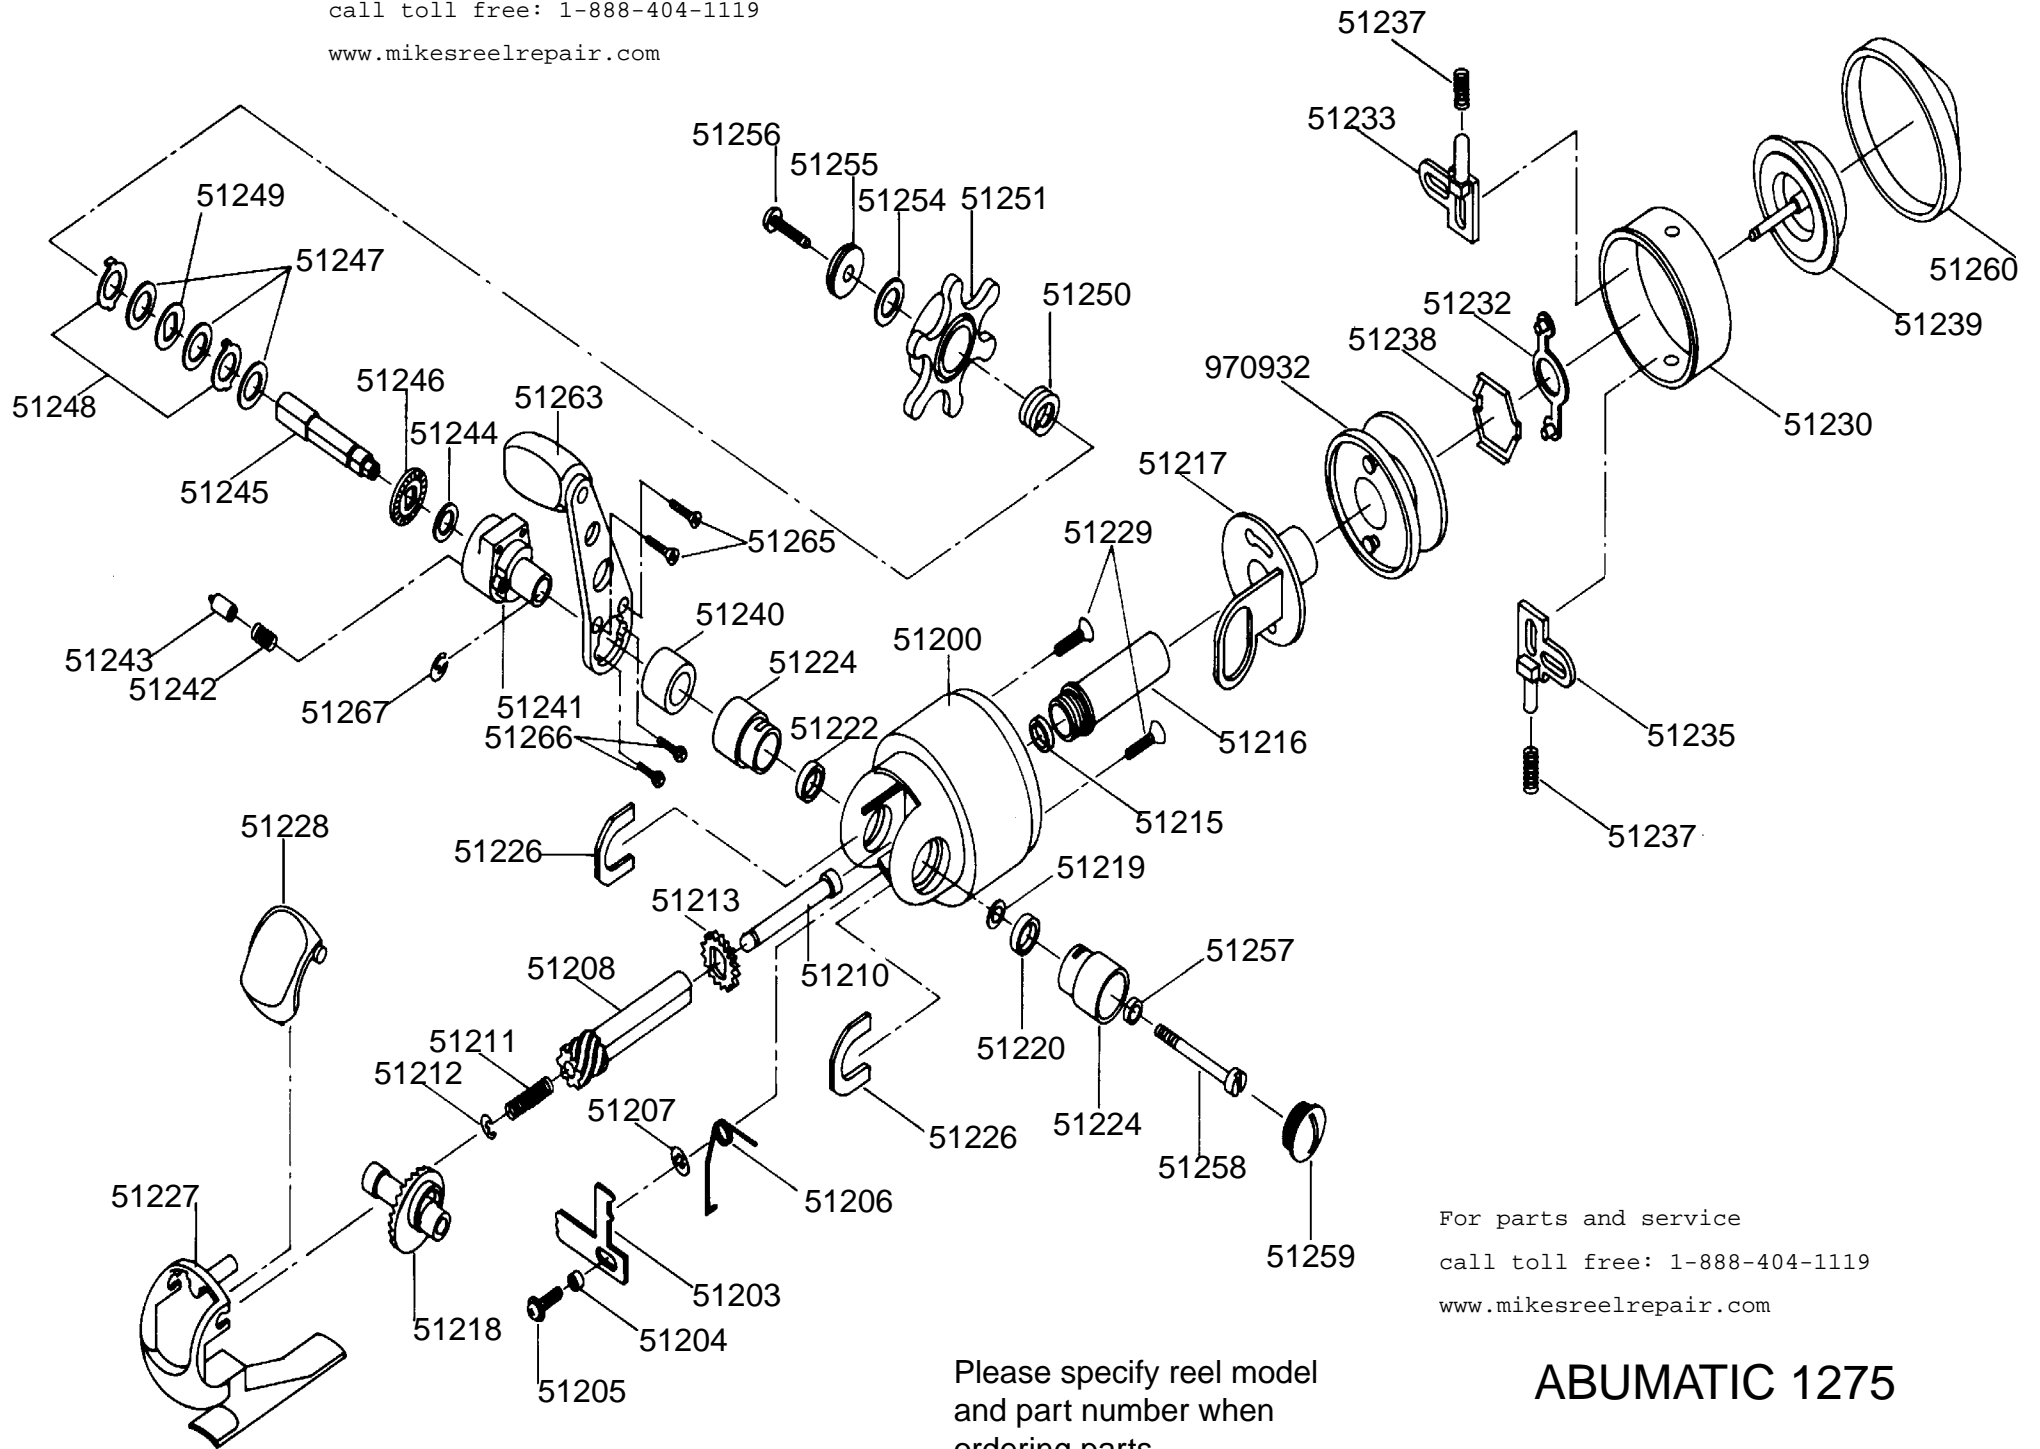

For parts and service  
call toll free: 1-888-404-1119  
www.mikesreelrepair.com

For parts and service  
call toll free: 1-888-404-1119  
www.mikesreelrepair.com

Please specify reel model  
and part number when  
ordering parts.

## ABUMATIC 1275

8075487

34-15116-0