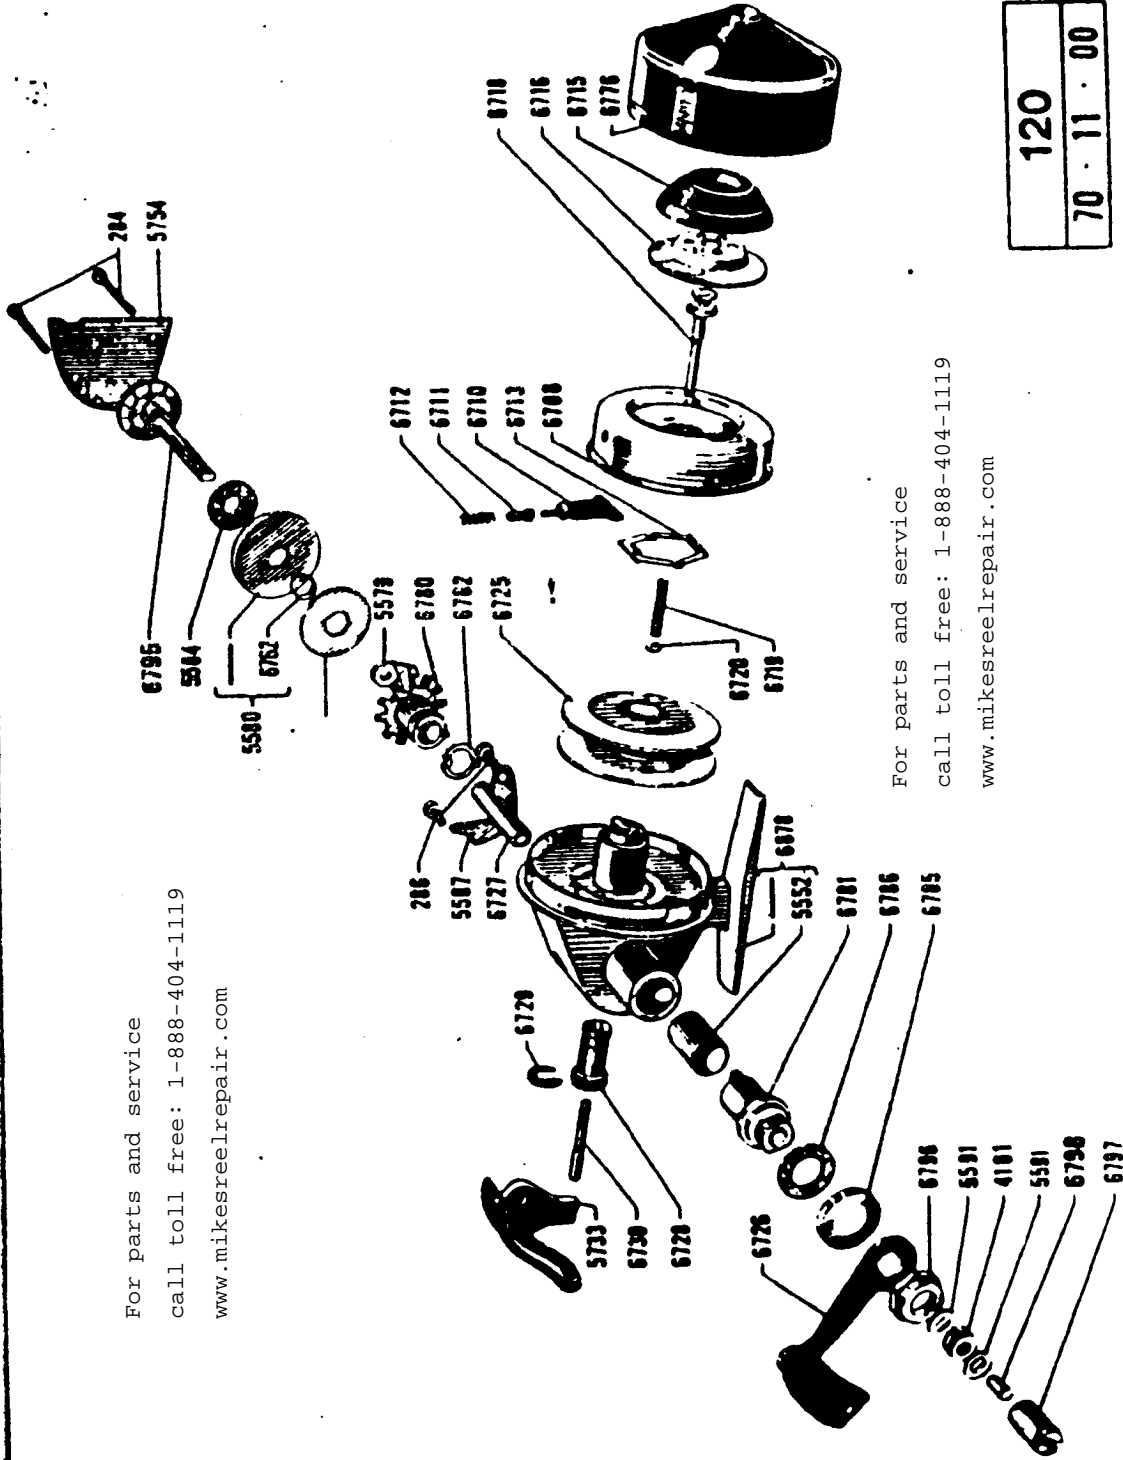

For parts and service
 call toll free: 1-888-404-1119
 www.mikesreelrepair.com

For parts and service
 call toll free: 1-888-404-1119
 www.mikesreelrepair.com

120
70 · 11 · 00